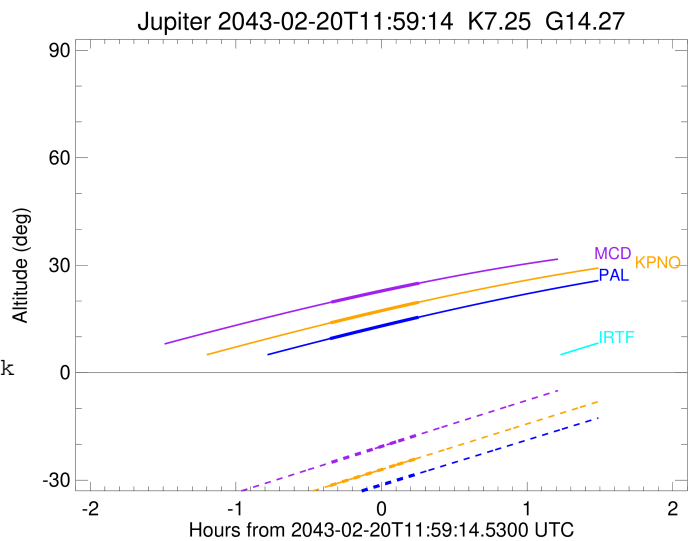

```
target                : Jupiter
target radius (km)   : 71492.00
C/A epoch            : 2043-02-20T11:56:14.630
Event type          : Pgt
                    : Jupiter occs: geocentric, topocentric
                    : Not a ringed target
Observer code       : PAL
Location            : Palomar Mt (200")
Latitude (deg)      : 33.35622
E. Longitude (deg)  : 243.13601
Altitude (km)       : 1.706
Gaia source ID      : 4068712099759795200
2Mass ID (if available) : 17513247-2257441
ICRS Star Coord at Epoch: 17h 51m 32.47769s -22:57:44.10418s
RUWE (>1.4 is poor) : 0.88
K magnitude          : 7.253
G magnitude          : 14.271
RP magnitude         : 12.668
BP magnitude         : 18.404
DUPflag             : 0
Distance (au)       : 5.680
f0 (km)              : 0.00
g0 (km)              : 0.00
skyplane vel. (km/s) : 26.66
Sun-Target sep (deg) : 63.09
Sun-Moon sep (deg)   : 158.52
B (ring opening deg) : -2.54
PA of pole (deg)     : 0.07
Pole direction: RA (deg): 268.05662
Dec (deg): 64.49732
C/A sky separation ("): 15.867
C/A sky separation (km): 65366.9
NAIF SPICE kernels  : RAJobs_U111+rgf15.spk
URKALLv1.spk
naif0012.tls
nep097.bsp
nep101.bsp
sat4401.bsp
de440.bsp
earth_720101_070426.bpc
jup365.bsp
urall6.bsp
IAU_SATURN_for_RINGFIT.tpc
pck00010.tpc
earth_200101_990628_predict.bpc
uranus_ringframes_rfrench20220627_v1.tf
neptune_ringframes_rfrench20220702a_v1.tf
earth_flat_IAU.spk
```

x: target alt < 5.0 deg or sun > -5.0 deg

Target	I/E	UTC	alt	alt-sun	radius	lat-geo	lat-geodetic
Jupiter	I	2043-02-20T11:38:00.912	9.50	-35.70	71484.8	64.79	67.48
Jupiter	E	2043-02-20T12:14:29.651	15.47	-28.14	71484.5	67.19	69.67