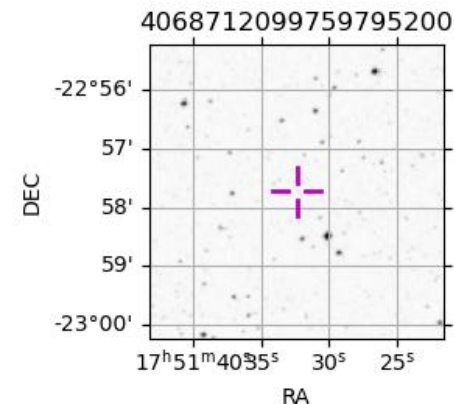

Observable events with sun below -5 deg and altitude above 5 deg

Obs	Location	lat	Elon	Target	Observed Events Interval	OCode
PIC	Pic du Midi	42.9	0.1			Pnn
PAL	Palomar Mt (200")	33.4	243.1	+ +	FEB 20 11:38 - FEB 20 12:14	Pie
PMO	Purple Mtn Obs. Nanking	32.1	118.8			Pnn
KPNO	Kitt Peak Natl Obs	32.0	248.4	+ +	FEB 20 11:38 - FEB 20 12:14	Pie
MCD	McDonald Obs. 2.7m	30.7	256.0	+ +	FEB 20 11:38 - FEB 20 12:14	Pie
TEN	Teide Obs./Tenerife	28.3	343.5			Pnn
IRTF	Mauna Kea/IRTF	19.8	204.5			Pnn
KAV	Kavalur Observatory	12.6	78.8			Pnn
RIO	Rio de Janeiro	-22.9	316.8			Pnn
ESO	European Southern Obs. (3.6m)	-29.3	289.3			Pnn
AAT	Siding Spring (AAT)	-31.3	149.1			Pnn
SAAO	So. Afr. Astro. Obs. (Sutherland)	-32.4	20.8			Pnn
MSO	Mt. Stromlo Observatory	-35.3	149.0			Pnn