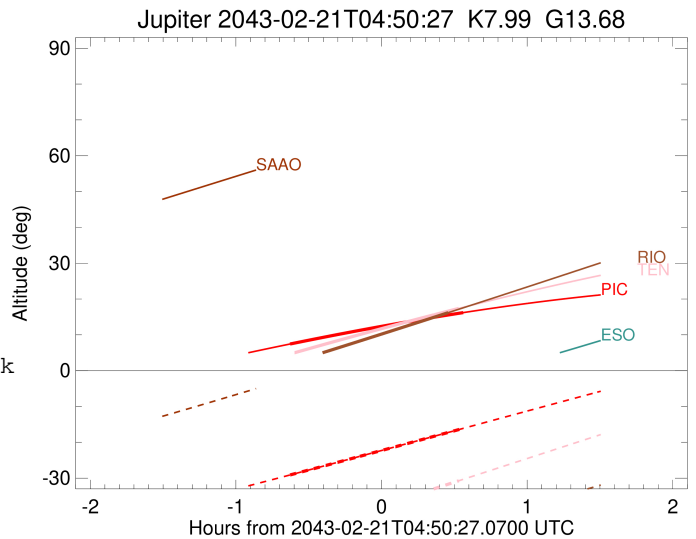

```
target                : Jupiter
target radius (km)   : 71492.00
C/A epoch             : 2043-02-21T04:48:24.710
Event type            : Pgt
: Jupiter occs: geocentric, topocentric
: Not a ringed target
Observer code         : PIC
Location              : Pic du Midi
Latitude (deg)        : 42.93656
E. Longitude (deg)    : 0.14231
Altitude (km)         : 2.890
Gaia source ID        : 4068699828919570560
2Mass ID (if available) : 17520075-2258176
ICRS Star Coord at Epoch: 17h 52m 00.74787s -22:58:17.71568s
RUWE (>1.4 is poor)  : 0.90
K magnitude           : 7.988
G magnitude           : 13.684
RP magnitude          : 12.293
BP magnitude          : 16.060
DUPflag              : 0
Distance (au)         : 5.670
f0 (km)               : 0.00
g0 (km)               : 0.00
skyplane vel. (km/s) : 26.38
Sun-Target sep (deg)  : 63.69
Sun-Moon sep (deg)    : 149.26
B (ring opening deg)  : -2.53
PA of pole (deg)      : 0.02
Pole direction: RA (deg): 268.05662
Dec (deg): 64.49732
C/A sky separation (") : 10.827
C/A sky separation (km) : 44523.5
NAIF SPICE kernels    : RAJobs_U111+rgf15.spk
URKALLv1.spk
naif0012.tls
nep097.bsp
nep101.bsp
sat4401.bsp
de440.bsp
earth_720101_070426.bpc
jup365.bsp
urall6.bsp
IAU_SATURN_for_RINGFIT.tpc
pck00010.tpc
earth_200101_990628_predict.bpc
uranus_ringframes_rfrench20220627_v1.tf
neptune_ringframes_rfrench20220702a_v1.tf
earth_flat_IAU.spk
```

x: target alt < 5.0 deg or sun > -5.0 deg

Target	I/E	UTC	alt	alt-sun	radius	lat-geo	lat-geodetic
Jupiter	I	2043-02-21T04:12:48.050	7.44	-29.10	71488.4	-39.64	-43.35
Jupiter	E	2043-02-21T05:24:05.399	16.20	-16.12	71488.8	-37.34	-41.01