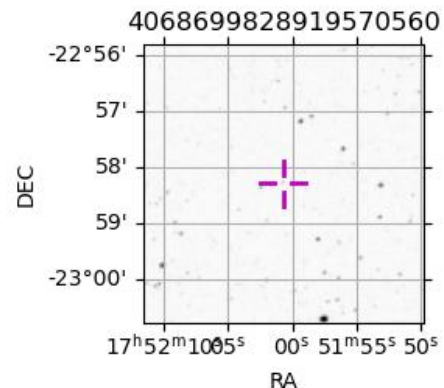

Observable events with sun below -5 deg and altitude above 5 deg

Obs	Location	lat	Elon	Target	Observed Events Interval	OCode
PIC	Pic du Midi	42.9	0.1	+ +	FEB 21 04:12 - FEB 21 05:24	Pie
PAL	Palomar Mt (200")	33.4	243.1			Pnn
PMO	Purple Mtn Obs. Nanking	32.1	118.8			Pnn
KPNO	Kitt Peak Natl Obs	32.0	248.4			Pnn
MCD	McDonald Obs. 2.7m	30.7	256.0			Pnn
TEN	Teide Obs./Tenerife	28.3	343.5	+	FEB 21 05:22 - FEB 21 05:22	Pne
IRTF	Mauna Kea/IRTF	19.8	204.5			Pnn
KAV	Kavalur Observatory	12.6	78.8			Pnn
RIO	Rio de Janeiro	-22.9	316.8	+	FEB 21 05:17 - FEB 21 05:17	Pne
ESO	European Southern Obs. (3.6m)	-29.3	289.3			Pnn
AAT	Siding Spring (AAT)	-31.3	149.1			Pnn
SAAO	So. Afr. Astro. Obs. (Sutherland)	-32.4	20.8			Pnn
MSO	Mt. Stromlo Observatory	-35.3	149.0			Pnn