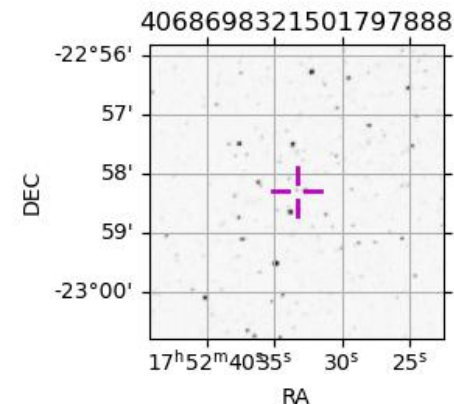

2043-02-22T00:28:19.1500 α: 17 52 33.4131 δ: -22 58 18.054 C/A 5.106° PA 0.91 deg v_sky +26.06 km/s D 05.66 AU
Credit: Styled after SORA/Lucky Star

Observable events with sun below -5 deg and altitude above 5 deg

Obs	Location	lat	Elon	Target	Observed Events Interval	OEncode
PIC	Pic du Midi	42.9	0.1			Pnn
PAL	Palomar Mt (200")	33.4	243.1			Pnn
PMO	Purple Mtn Obs. Nanking	32.1	118.8			Pnn
KPNO	Kitt Peak Natl Obs	32.0	248.4			Pnn
MCD	McDonald Obs. 2.7m	30.7	256.0			Pnn
TEN	Teide Obs./Tenerife	28.3	343.5			Pnn
IRTF	Mauna Kea/IRTF	19.8	204.5			Pnn
KAV	Kavalur Observatory	12.6	78.8	+	FEB 21 23:41 - FEB 21 23:41	Pin
RIO	Rio de Janeiro	-22.9	316.8			Pnn
ESO	European Southern Obs. (3.6m)	-29.3	289.3			Pnn
AAT	Siding Spring (AAT)	-31.3	149.1			Pnn
SAAO	So. Afr. Astro. Obs. (Sutherland)	-32.4	20.8	+	FEB 22 01:08 - FEB 22 01:08	Pne
MSO	Mt. Stromlo Observatory	-35.3	149.0			Pnn