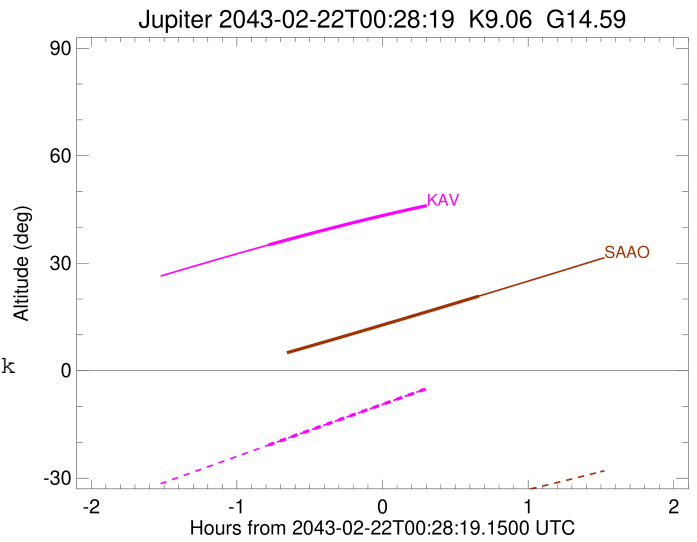

```
target                : Jupiter
target radius (km)   : 71492.00
C/A epoch             : 2043-02-22T00:26:15.190
Event type            : Pgt
: Jupiter occs: geocentric, topocentric
: Not a ringed target
Observer code         : KAV
Location              : Kavalur Observatory
Latitude (deg)       : 12.57556
E. Longitude (deg)   : 78.83167
Altitude (km)        : 0.722
Gaia source ID       : 4068698321501797888
2Mass ID (if available) : 17523341-2258180
ICRS Star Coord at Epoch: 17h 52m 33.41307s -22:58:18.05420s
RUWE (>1.4 is poor) : 1.52
K magnitude           : 9.064
G magnitude           : 14.587
RP magnitude         : 13.243
BP magnitude         : 16.693
DUPflag              : 0
Distance (au)        : 5.658
f0 (km)              : 0.00
g0 (km)              : 0.00
skyplane vel. (km/s) : 26.06
Sun-Target sep (deg) : 64.38
Sun-Moon sep (deg)  : 138.88
B (ring opening deg) : -2.53
PA of pole (deg)    : -0.04
Pole direction: RA (deg): 268.05662
Dec (deg): 64.49732
C/A sky separation (") : 4.291
C/A sky separation (km) : 17608.6
NAIF SPICE kernels   : RAJobs_U111+rgf15.spk
URKALLv1.spk
naif0012.tls
nep097.bsp
nep101.bsp
sat4401.bsp
de440.bsp
earth_720101_070426.bpc
jup365.bsp
urall6.bsp
IAU_SATURN_for_RINGFIT.tpc
pck00010.tpc
earth_200101_990628_predict.bpc
uranus_ringframes_rfrench20220627_v1.tf
neptune_ringframes_rfrench20220702a_v1.tf
earth_flat_IAU.spk
```

x: target alt < 5.0 deg or sun > -5.0 deg

Target	I/E	UTC	alt	alt-sun	radius	lat-geo	lat-geodetic
Jupiter	I	2043-02-21T23:41:20.045	35.09	-20.77	71491.4	-15.43	-17.51
Jupiter	E	2043-02-22T01:11:16.776	49.35	0.94x	71491.5	-13.12	-14.92