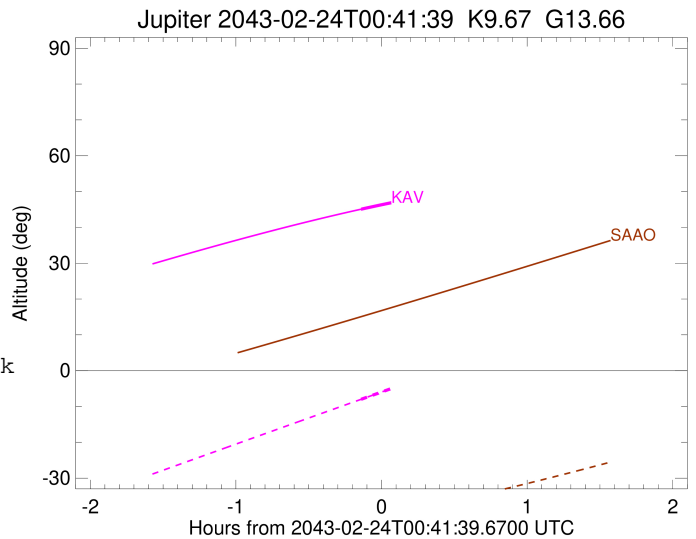

```
target                : Jupiter
target radius (km)   : 71492.00
C/A epoch             : 2043-02-24T00:39:57.800
Event type            : Pt
: Jupiter occs: topocentric, not geocentric
: Not a ringed target
Observer code         : KAV
Location              : Kavalur Observatory
Latitude (deg)        : 12.57556
E. Longitude (deg)    : 78.83167
Altitude (km)         : 0.722
Gaia source ID        : 4070149466277033600
2Mass ID (if available) : 17535219-2258467
ICRS Star Coord at Epoch: 17h 53m 52.18035s -22:58:47.10197s
RUWE (>1.4 is poor)  : 1.07
K magnitude           : 9.670
G magnitude           : 13.664
RP magnitude          : 12.569
BP magnitude          : 14.857
DUPflag              : 0
Distance (au)         : 5.629
f0 (km)               : 0.00
g0 (km)               : 0.00
skyplane vel. (km/s) : 25.25
Sun-Target sep (deg)  : 66.10
Sun-Moon sep (deg)    : 113.31
B (ring opening deg) : -2.52
PA of pole (deg)      : -0.18
Pole direction: RA (deg): 268.05662
Dec (deg): 64.49732
C/A sky separation (") : 17.338
C/A sky separation (km) : 70778.6
NAIF SPICE kernels    : RAJobs_U111+rgf15.spk
URKALLv1.spk
naif0012.tls
nep097.bsp
nep101.bsp
sat4401.bsp
de440.bsp
earth_720101_070426.bpc
jup365.bsp
urall6.bsp
IAU_SATURN_for_RINGFIT.tpc
pck00010.tpc
earth_200101_990628_predict.bpc
uranus_ringframes_rfrench20220627_v1.tf
neptune_ringframes_rfrench20220702a_v1.tf
earth_flat_IAU.spk
```

x: target alt < 5.0 deg or sun > -5.0 deg

Target	I/E	UTC	alt	alt-sun	radius	lat-geo	lat-geodetic
Jupiter	I	2043-02-24T00:33:15.074	45.07	-8.00	71483.4	-82.66	-83.52
Jupiter	E	2043-02-24T00:46:40.691	47.01	-4.76x	71483.5	-80.46	-81.58