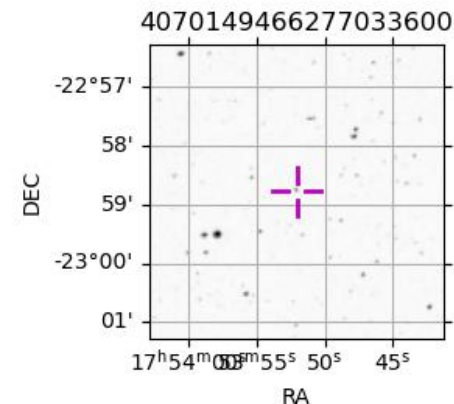

Observable events with sun below -5 deg and altitude above 5 deg

Obs	Location	lat	Elon	Target	Observed Events Interval	OCode
PIC	Pic du Midi	42.9	0.1			Pnn
PAL	Palomar Mt (200")	33.4	243.1			Pnn
PMO	Purple Mtn Obs. Nanking	32.1	118.8			Pnn
KPNO	Kitt Peak Natl Obs	32.0	248.4			Pnn
MCD	McDonald Obs. 2.7m	30.7	256.0			Pnn
TEN	Teide Obs./Tenerife	28.3	343.5			Pnn
IRTF	Mauna Kea/IRTF	19.8	204.5			Pnn
KAV	Kavalur Observatory	12.6	78.8	+	FEB 24 00:33 - FEB 24 00:33	Pin
RIO	Rio de Janeiro	-22.9	316.8			Pnn
ESO	European Southern Obs. (3.6m)	-29.3	289.3			Pnn
AAT	Siding Spring (AAT)	-31.3	149.1			Pnn
SAAO	So. Afr. Astro. Obs. (Sutherland)	-32.4	20.8			Pnn
MSO	Mt. Stromlo Observatory	-35.3	149.0			Pnn