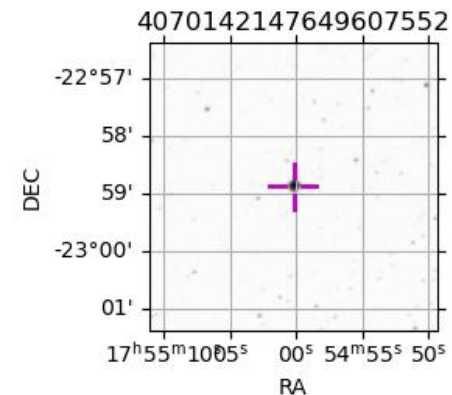

2043-02-25T19:24:03.9100 α: 17 55 00.2053 δ: -22 58 52.390 C/A ***** PA 0.67 deg v_sky +24.52 km/s D 05.60 AU
Credit: Styled after SORA/Lucky Star

Observable events with sun below -5 deg and altitude above 5 deg

Obs	Location	lat	Elon	Target	Observed Events Interval	OCode
PIC	Pic du Midi	42.9	0.1			Pnn
PAL	Palomar Mt (200")	33.4	243.1			Pnn
PMO	Purple Mtn Obs. Nanking	32.1	118.8	+	FEB 25 19:59 - FEB 25 19:59	Pne
KPNO	Kitt Peak Natl Obs	32.0	248.4			Pnn
MCD	McDonald Obs. 2.7m	30.7	256.0			Pnn
TEN	Teide Obs./Tenerife	28.3	343.5			Pnn
IRTF	Mauna Kea/IRTF	19.8	204.5			Pnn
KAV	Kavalur Observatory	12.6	78.8			Pnn
RIO	Rio de Janeiro	-22.9	316.8			Pnn
ESO	European Southern Obs. (3.6m)	-29.3	289.3			Pnn
AAT	Siding Spring (AAT)	-31.3	149.1	+	FEB 25 18:46 - FEB 25 18:46	Pin
SAAO	So. Afr. Astro. Obs. (Sutherland)	-32.4	20.8			Pnn
MSO	Mt. Stromlo Observatory	-35.3	149.0	+	FEB 25 18:46 - FEB 25 18:46	Pin