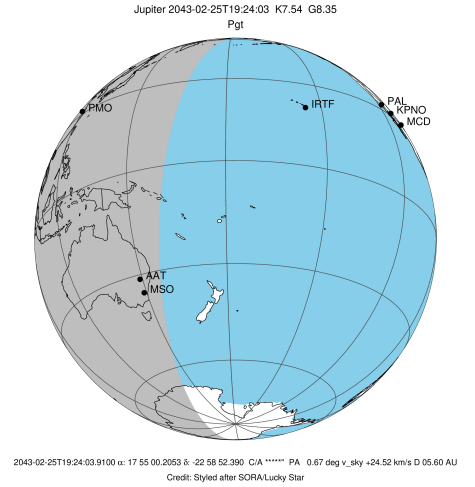

```
target                : Jupiter
target radius (km)   : 71492.00
C/A epoch             : 2043-02-25T19:20:53.320
Event type            : Pgt
: Jupiter occs: geocentric, topocentric
: Not a ringed target
Observer code         : PMO
Location              : Purple Mtn Obs. Nanking
Latitude (deg)        : 32.06667
E. Longitude (deg)    : 118.82089
Altitude (km)         : 0.364
Gaia source ID        : 4070142147649607552
2Mass ID (if available) : 17550020-2258520
ICRS Star Coord at Epoch: 17h 55m 00.20525s -22:58:52.39021s
RUWE (>1.4 is poor)  : 0.91
K magnitude           : 7.537
G magnitude           : 8.351
RP magnitude          : 8.002
BP magnitude          : 8.535
DUPflag              : 0
Distance (au)         : 5.602
f0 (km)               : 0.00
g0 (km)               : 0.00
skyplane vel. (km/s)  : 24.52
Sun-Target sep (deg)  : 67.63
Sun-Moon sep (deg)    : 90.75
B (ring opening deg)  : -2.52
PA of pole (deg)      : -0.30
Pole direction: RA (deg): 268.05662
Dec (deg): 64.49732
C/A sky separation (") : 10.670
C/A sky separation (km) : 43353.4
NAIF SPICE kernels    : RAJobs_U111+rgf15.spk
URKALLv1.spk
naif0012.tls
nep097.bsp
nep101.bsp
sat4401.bsp
de440.bsp
earth_720101_070426.bpc
jup365.bsp
urall6.bsp
IAU_SATURN_for_RINGFIT.tpc
pck00010.tpc
earth_200101_990628_predict.bpc
uranus_ringframes_rfrench20220627_v1.tf
neptune_ringframes_rfrench20220702a_v1.tf
earth_flat_IAU.spk
```