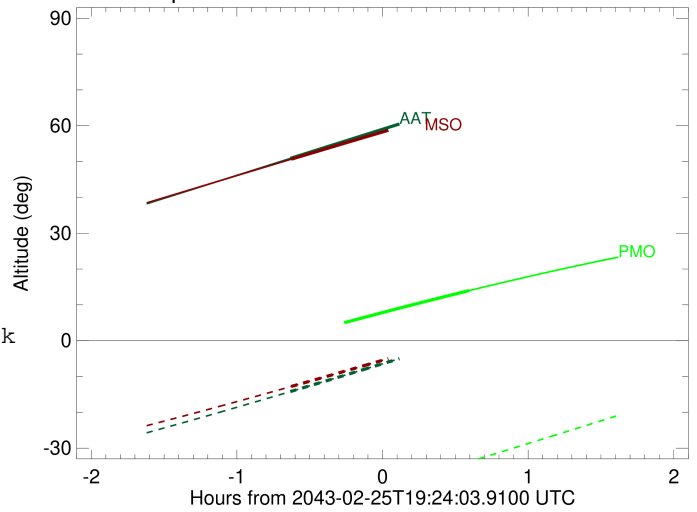

Jupiter 2043-02-25T19:24:03 K7.54 G8.35