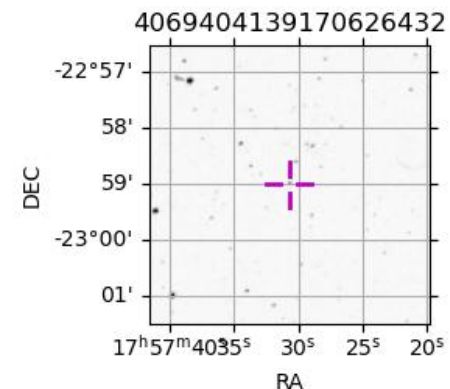

Observable events with sun below -5 deg and altitude above 5 deg

Obs	Location	lat	Elon	Target	Observed Events Interval	OCode
PIC	Pic du Midi	42.9	0.1			Pnn
PAL	Palomar Mt (200")	33.4	243.1			Pnn
PMO	Purple Mtn Obs. Nanking	32.1	118.8	+	MAR 01 21:05 - MAR 01 21:05	Pin
KPNO	Kitt Peak Natl Obs	32.0	248.4			Pnn
MCD	McDonald Obs. 2.7m	30.7	256.0			Pnn
TEN	Teide Obs./Tenerife	28.3	343.5			Pnn
IRTF	Mauna Kea/IRTF	19.8	204.5			Pnn
KAV	Kavalur Observatory	12.6	78.8	+ +	MAR 01 21:03 - MAR 01 22:48	Pie
RIO	Rio de Janeiro	-22.9	316.8			Pnn
ESO	European Southern Obs. (3.6m)	-29.3	289.3			Pnn
AAT	Siding Spring (AAT)	-31.3	149.1			Pnn
SAAO	So. Afr. Astro. Obs. (Sutherland)	-32.4	20.8			Pnn
MSO	Mt. Stromlo Observatory	-35.3	149.0			Pnn