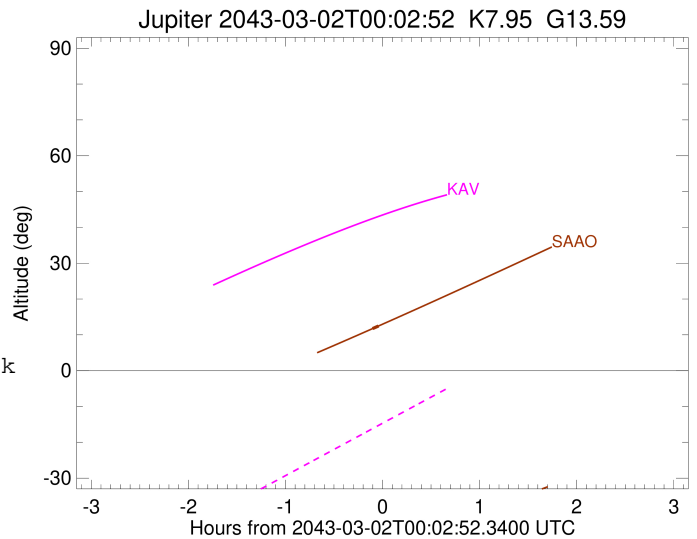

```
target                : Jupiter
target radius (km)   : 71492.00
C/A epoch             : 2043-03-01T23:58:34.600
Event type           : Pt
: Jupiter occs: topocentric, not geocentric
: Not a ringed target
Observer code        : SAAO
Location             : So. Afr. Astro. Obs. (Sutherland)
Latitude (deg)       : -32.37953
E. Longitude (deg)   : 20.81070
Altitude (km)        : 1.768
Gaia source ID       : 4069404173530356608
2Mass ID (if available) : 17573376-2258420
ICRS Star Coord at Epoch: 17h 57m 33.77261s -22:58:42.16980s
RUWE (>1.4 is poor) : 1.00
K magnitude           : 7.954
G magnitude           : 13.585
RP magnitude          : 12.229
BP magnitude          : 15.809
DUPflag              : 0
Distance (au)        : 5.538
f0 (km)              : 0.00
g0 (km)              : 0.00
skyplane vel. (km/s) : 22.76
Sun-Target sep (deg) : 71.26
Sun-Moon sep (deg)   : 40.73
B (ring opening deg) : -2.52
PA of pole (deg)     : -0.57
Pole direction: RA (deg): 268.05662
Dec (deg): 64.49732
C/A sky separation (") : 17.785
C/A sky separation (km) : 71438.9
NAIF SPICE kernels   : RAJobs_U111+rgf15.spk
URKALLv1.spk
naif0012.tls
nep097.bsp
nep101.bsp
sat4401.bsp
de440.bsp
earth_720101_070426.bpc
jup365.bsp
urall6.bsp
IAU_SATURN_for_RINGFIT.tpc
pck00010.tpc
earth_200101_990628_predict.bpc
uranus_ringframes_rfrench20220627_v1.tf
neptune_ringframes_rfrench20220702a_v1.tf
earth_flat_IAU.spk
```

x: target alt < 5.0 deg or sun > -5.0 deg

Target	I/E	UTC	alt	alt-sun	radius	lat-geo	lat-geodetic
Jupiter	I	2043-03-01T23:56:43.830	11.74	-47.29	71483.4	85.78	86.28
Jupiter	E	2043-03-02T00:00:25.359	12.47	-46.95	71483.4	87.40	87.71