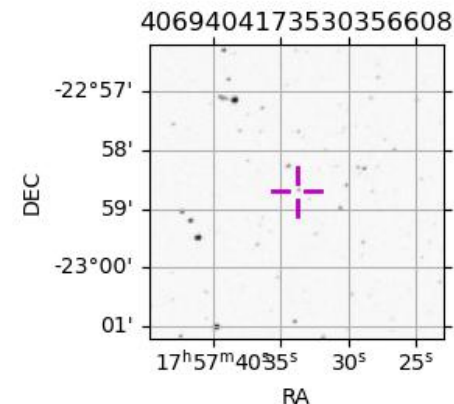

Jupiter 2043-03-02T00:02:52 K7.95 G13.59 Pt

ICRS Star Coord at Epoch: 17h 57m 33.77261s -22:58:42.16980s

RUWE (>1.4 is poor) : 1.00
 K magnitude : 7.954
 G magnitude : 13.585
 RP magnitude : 12.229
 BP magnitude : 15.809
 DUPflag : 0
 Distance (au) : 5.538
 f0 (km) : 0.00
 g0 (km) : 0.00
 skyplane vel. (km/s) : 22.76
 Sun-Target sep (deg) : 71.26
 Sun-Moon sep (deg) : 41.21
 B (ring opening deg) : -2.52
 PA of pole (deg) : -0.57
 Pole direction: RA (deg): 268.05662
 Dec (deg): 64.49732
 C/A sky separation (") : 18.566
 C/A sky separation (km) : 74574.3
 NAIF SPICE kernels : RAJobs_U111+rgf15.spk

Jupiter 2043-03-02T00:02:52 K7.95 G13.59 Pt

2043-03-02T00:02:52.3400 a: 17 57 33.7726 s: -22 58 42.170 C/A ***** PA 180.41 deg v_sky +22.76 km/s D 05.54 AU
 Credit: Styled after SORA/Lucky Star

Observable events with sun below -5 deg and altitude above 5 deg

Obs	Location	lat	Elon	Target	Observed Events Interval	OEcode
PIC	Pic du Midi	42.9	0.1			Pnn
PAL	Palomar Mt (200")	33.4	243.1			Pnn
PMO	Purple Mtn Obs. Nanking	32.1	118.8			Pnn
KPNO	Kitt Peak Natl Obs	32.0	248.4			Pnn
MCD	McDonald Obs. 2.7m	30.7	256.0			Pnn
TEN	Teide Obs./Tenerife	28.3	343.5			Pnn
IRTF	Mauna Kea/IRTF	19.8	204.5			Pnn
KAV	Kavalur Observatory	12.6	78.8			Pnn
RIO	Rio de Janeiro	-22.9	316.8			Pnn
ESO	European Southern Obs. (3.6m)	-29.3	289.3			Pnn
AAT	Siding Spring (AAT)	-31.3	149.1			Pnn
SAAO	So. Afr. Astro. Obs. (Sutherland)	-32.4	20.8	+ +	MAR 01 23:56 - MAR 02 00:00	Pie
MSO	Mt. Stromlo Observatory	-35.3	149.0			Pnn