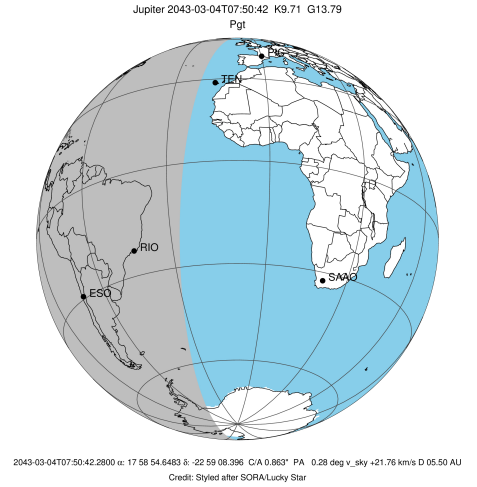

```
target                : Jupiter
target radius (km)   : 71492.00
C/A epoch            : 2043-03-04T07:50:09.100
Event type          : Pgt
                    : Jupiter occs: geocentric, topocentric
                    : Not a ringed target
Observer code       : TEN
Location            : Teide Obs./Tenerife
Latitude (deg)      : 28.30050
E. Longitude (deg)  : 343.48909
Altitude (km)       : 2.395
Gaia source ID      : 4069447737337714176
2Mass ID (if available) : 17585465-2259081
ICRS Star Coord at Epoch: 17h 58m 54.64834s -22:59:08.39556s
RUWE (>1.4 is poor) : 0.99
K magnitude          : 9.713
G magnitude          : 13.787
RP magnitude         : 12.696
BP magnitude         : 15.038
DUPflag             : 0
Distance (au)       : 5.502
f0 (km)              : 0.00
g0 (km)              : 0.00
skyplane vel. (km/s) : 21.76
Sun-Target sep (deg) : 73.28
Sun-Moon sep (deg)  : 14.93
B (ring opening deg) : -2.51
PA of pole (deg)    : -0.72
Pole direction: RA (deg): 268.05662
Dec (deg): 64.49732
C/A sky separation (" ) : 0.386
C/A sky separation (km) : 1540.6
NAIF SPICE kernels  : RAJobs_U111+rgf15.spk
URKALLv1.spk
naif0012.tls
nep097.bsp
nep101.bsp
sat4401.bsp
de440.bsp
earth_720101_070426.bpc
jup365.bsp
urall6.bsp
IAU_SATURN_for_RINGFIT.tpc
pck00010.tpc
earth_200101_990628_predict.bpc
uranus_ringframes_rfrench20220627_v1.tf
neptune_ringframes_rfrench20220702a_v1.tf
earth_flat_IAU.spk
```

x: target alt < 5.0 deg or sun > -5.0 deg

Target	I/E	UTC	alt	alt-sun	radius	lat-geo	lat-geodetic
Jupiter	I	2043-03-04T06:54:25.090	34.90	-8.15	71492.0	0.12	0.14
Jupiter	E	2043-03-04T08:45:58.119	38.48	16.06x	71492.0	2.24	2.56