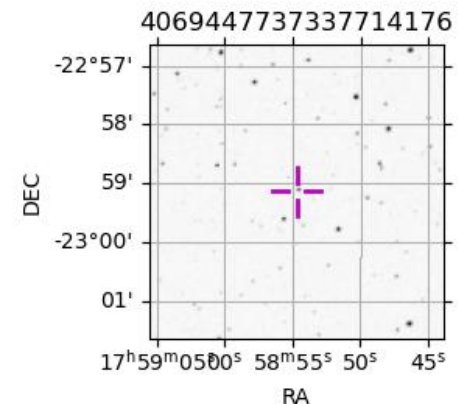

Credit: Styled after SORA/Lucky Star

Observable events with sun below -5 deg and altitude above 5 deg

Obs	Location	lat	Elon	Target	Observed Events Interval	OCode
PIC	Pic du Midi	42.9	0.1			Pnn
PAL	Palomar Mt (200")	33.4	243.1			Pnn
PMO	Purple Mtn Obs. Nanking	32.1	118.8			Pnn
KPNO	Kitt Peak Natl Obs	32.0	248.4			Pnn
MCD	McDonald Obs. 2.7m	30.7	256.0			Pnn
TEN	Teide Obs./Tenerife	28.3	343.5	+	MAR 04 06:54 - MAR 04 06:54	Pin
IRTF	Mauna Kea/IRTF	19.8	204.5			Pnn
KAV	Kavalur Observatory	12.6	78.8			Pnn
RIO	Rio de Janeiro	-22.9	316.8	+	MAR 04 06:52 - MAR 04 06:52	Pin
ESO	European Southern Obs. (3.6m)	-29.3	289.3	+	MAR 04 06:52 - MAR 04 08:42	Pie
AAT	Siding Spring (AAT)	-31.3	149.1			Pnn
SAAO	So. Afr. Astro. Obs. (Sutherland)	-32.4	20.8			Pnn
MSO	Mt. Stromlo Observatory	-35.3	149.0			Pnn