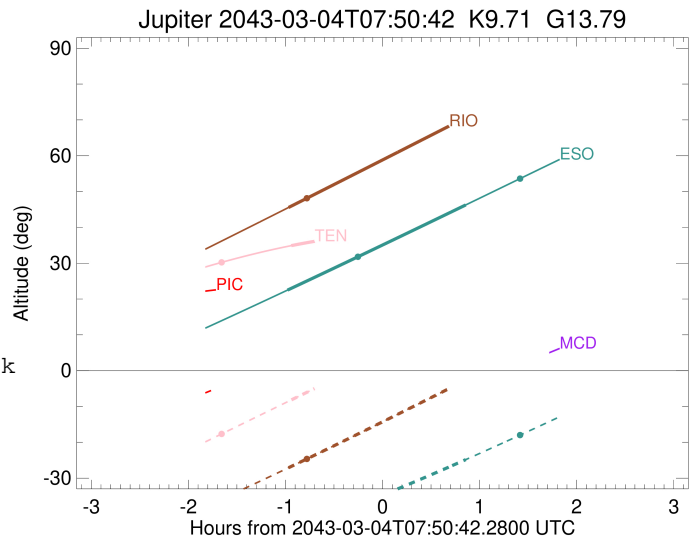

```
target                : Jupiter
target radius (km)   : 71492.00
C/A epoch            : 2043-03-04T07:50:09.100
Event type          : Pgt
                    : Jupiter occs: geocentric, topocentric
                    : Not a ringed target
Observer code       : TEN
Location            : Teide Obs./Tenerife
Latitude (deg)      : 28.30050
E. Longitude (deg)  : 343.48909
Altitude (km)       : 2.395
Gaia source ID      : 4069447737337714176
2Mass ID (if available) : 17585465-2259081
ICRS Star Coord at Epoch: 17h 58m 54.64834s -22:59:08.39556s
RUWE (>1.4 is poor) : 0.99
K magnitude          : 9.713
G magnitude          : 13.787
RP magnitude         : 12.696
BP magnitude         : 15.038
DUPflag             : 0
Distance (au)       : 5.502
f0 (km)              : 0.00
g0 (km)              : 0.00
skyplane vel. (km/s) : 21.76
Sun-Target sep (deg) : 73.28
Sun-Moon sep (deg)  : 14.93
B (ring opening deg) : -2.51
PA of pole (deg)    : -0.72
Pole direction: RA (deg): 268.05662
Dec (deg): 64.49732
C/A sky separation (" ) : 0.386
C/A sky separation (km) : 1540.6
NAIF SPICE kernels  : RAJobs_U111+rgf15.spk
URKALLv1.spk
naif0012.tls
nep097.bsp
nep101.bsp
sat4401.bsp
de440.bsp
earth_720101_070426.bpc
jup365.bsp
urall6.bsp
IAU_SATURN_for_RINGFIT.tpc
pck00010.tpc
earth_200101_990628_predict.bpc
uranus_ringframes_rfrench20220627_v1.tf
neptune_ringframes_rfrench20220702a_v1.tf
earth_flat_IAU.spk
```

x: target alt < 5.0 deg or sun > -5.0 deg

Target	I/E	UTC	alt	alt-sun	radius	lat-geo	lat-geodetic
Jupiter	I	2043-03-04T06:54:25.090	34.90	-8.15	71492.0	0.12	0.14
Jupiter	E	2043-03-04T08:45:58.119	38.48	16.06x	71492.0	2.24	2.56