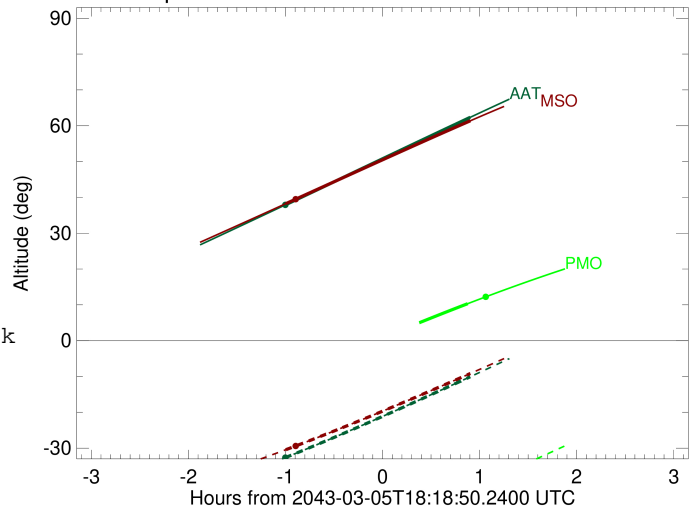

Jupiter 2043-03-05T18:18:50 K9.89 G13.84