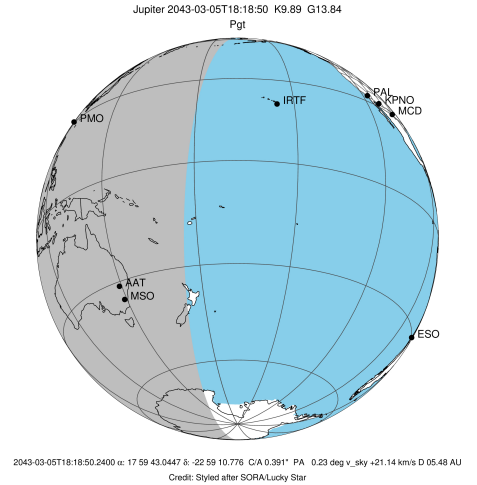

```
target                : Jupiter
target radius (km)   : 71492.00
C/A epoch             : 2043-03-05T18:14:42.810
Event type            : Pgt
: Jupiter occs: geocentric, topocentric
: Not a ringed target
Observer code         : PMO
Location              : Purple Mtn Obs. Nanking
Latitude (deg)       : 32.06667
E. Longitude (deg)   : 118.82089
Altitude (km)        : 0.364
Gaia source ID       : 4069445199028014080
2Mass ID (if available) : 17594305-2259105
ICRS Star Coord at Epoch: 17h 59m 43.04472s -22:59:10.77601s
RUWE (>1.4 is poor) : 1.01
K magnitude           : 9.894
G magnitude           : 13.839
RP magnitude          : 12.760
BP magnitude          : 15.049
DUPflag              : 0
Distance (au)        : 5.480
f0 (km)              : 0.00
g0 (km)              : 0.00
skyplane vel. (km/s) : 21.14
Sun-Target sep (deg) : 74.53
Sun-Moon sep (deg)   : 7.73
B (ring opening deg) : -2.50
PA of pole (deg)     : -0.81
Pole direction: RA (deg): 268.05663
Dec (deg): 64.49732
C/A sky separation (") : 0.540
C/A sky separation (km) : 2146.7
NAIF SPICE kernels   : RAJobs_U111+rgf15.spk
URKALLv1.spk
naif0012.tls
nep097.bsp
nep101.bsp
sat4401.bsp
de440.bsp
earth_720101_070426.bpc
jup365.bsp
urall6.bsp
IAU_SATURN_for_RINGFIT.tpc
pck00010.tpc
earth_200101_990628_predict.bpc
uranus_ringframes_rfrench20220627_v1.tf
neptune_ringframes_rfrench20220702a_v1.tf
earth_flat_IAU.spk
```