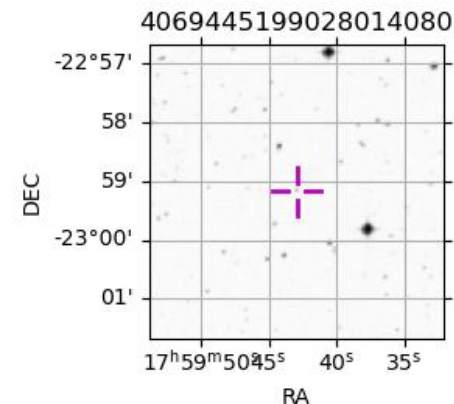

Jupiter 2043-03-05T18:18:50 K9.89 G13.84 Pgt

ICRS Star Coord at Epoch: 17h 59m 43.04472s -22:59:10.77601s

RUWE (>1.4 is poor) : 1.01  
 K magnitude : 9.894  
 G magnitude : 13.839  
 RP magnitude : 12.760  
 BP magnitude : 15.049  
 DUPflag : 0  
 Distance (au) : 5.480  
 f0 (km) : 0.00  
 g0 (km) : 0.00  
 skyplane vel. (km/s) : 21.14  
 Sun-Target sep (deg) : 74.53  
 Sun-Moon sep (deg) : 6.86  
 B (ring opening deg) : -2.50  
 PA of pole (deg) : -0.81  
 Pole direction: RA (deg): 268.05663  
 Dec (deg): 64.49732  
 C/A sky separation (") : 0.382  
 C/A sky separation (km) : 1516.6  
 NAIF SPICE kernels : RAJobs\_U111+rgf15.spk

Jupiter 2043-03-05T18:18:50 K9.89 G13.84  
 Pgt

Earth  
 PMO  
 IRTF  
 AAT  
 MSO

2043-03-05T18:18:50.2400 a: 17 59 43.04472 & -22 59 10.776 C/A 0.3911 PA 0.23 deg v\_sky +21.14 km/s D 05.48 AU  
 Credit: Styled after SORA/Lucky Star

Observable events with sun below -5 deg and altitude above 5 deg

Obs	Location	lat	Elon	Target	Observed Events Interval	OEcode
PIC	Pic du Midi	42.9	0.1			Pnn
PAL	Palomar Mt (200")	33.4	243.1			Pnn
PMO	Purple Mtn Obs. Nanking	32.1	118.8	+	MAR 05 19:11 - MAR 05 19:11	Pne
KPNO	Kitt Peak Natl Obs	32.0	248.4			Pnn
MCD	McDonald Obs. 2.7m	30.7	256.0			Pnn
TEN	Teide Obs./Tenerife	28.3	343.5			Pnn
IRTF	Mauna Kea/IRTF	19.8	204.5			Pnn
KAV	Kavalur Observatory	12.6	78.8			Pnn
RIO	Rio de Janeiro	-22.9	316.8			Pnn
ESO	European Southern Obs. (3.6m)	-29.3	289.3			Pnn
AAT	Siding Spring (AAT)	-31.3	149.1	+ +	MAR 05 17:18 - MAR 05 19:13	Pie
SAAO	So. Afr. Astro. Obs. (Sutherland)	-32.4	20.8			Pnn
MSO	Mt. Stromlo Observatory	-35.3	149.0	+ +	MAR 05 17:19 - MAR 05 19:13	Pie