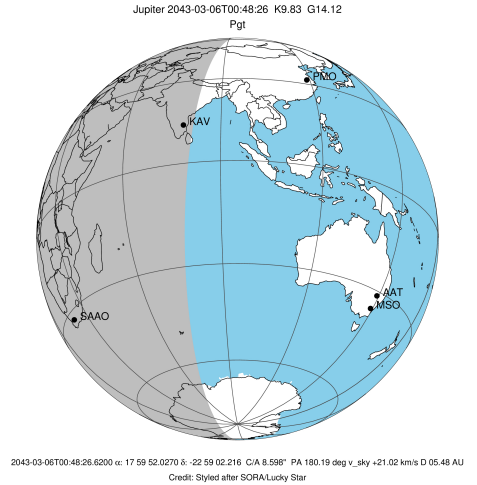

```
target                : Jupiter
target radius (km)   : 71492.00
C/A epoch            : 2043-03-06T00:46:59.050
Event type          : Pgt
                    : Jupiter occs: geocentric, topocentric
                    : Not a ringed target
Observer code       : KAV
Location            : Kavalur Observatory
Latitude (deg)      : 12.57556
E. Longitude (deg)  : 78.83167
Altitude (km)       : 0.722
Gaia source ID      : 4069445027228866304
2Mass ID (if available) : 17595202-2259023
ICRS Star Coord at Epoch: 17h 59m 52.02703s -22:59:02.21550s
RUWE (>1.4 is poor) : 0.96
K magnitude          : 9.826
G magnitude          : 14.124
RP magnitude         : 12.996
BP magnitude         : 15.464
DUPflag             : 0
Distance (au)       : 5.476
f0 (km)              : 0.00
g0 (km)              : 0.00
skyplane vel. (km/s) : 21.02
Sun-Target sep (deg) : 74.77
Sun-Moon sep (deg)  : 9.83
B (ring opening deg) : -2.51
PA of pole (deg)    : -0.82
Pole direction: RA (deg): 268.05663
Dec (deg): 64.49732
C/A sky separation (" ) : 9.516
C/A sky separation (km) : 37790.7
NAIF SPICE kernels  : RAJobs_U111+rgf15.spk
URKALLv1.spk
naif0012.tls
nep097.bsp
nep101.bsp
sat4401.bsp
de440.bsp
earth_720101_070426.bpc
jup365.bsp
urall6.bsp
IAU_SATURN_for_RINGFIT.tpc
pck00010.tpc
earth_200101_990628_predict.bpc
uranus_ringframes_rfrench20220627_v1.tf
neptune_ringframes_rfrench20220702a_v1.tf
earth_flat_IAU.spk
```