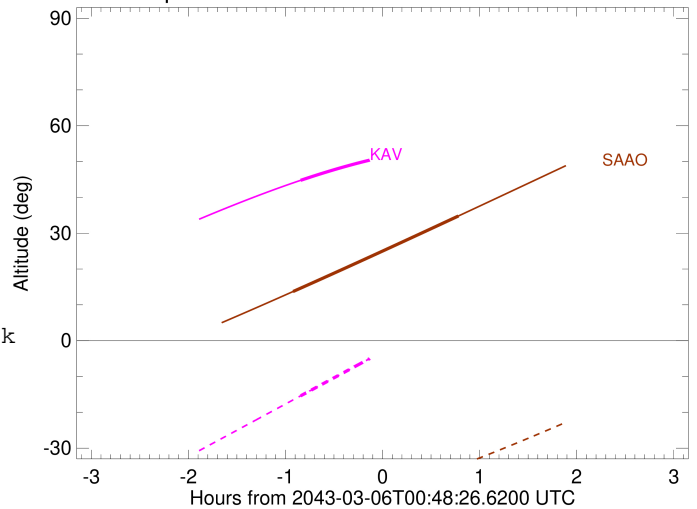

Jupiter 2043-03-06T00:48:26 K9.83 G14.12