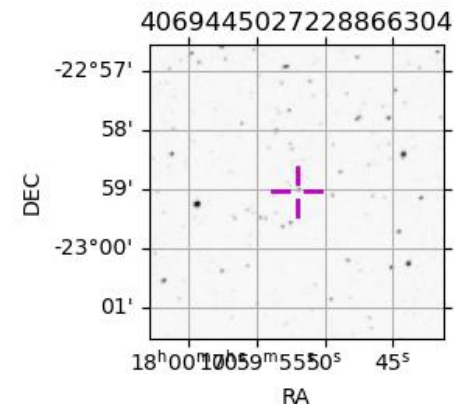

Observable events with sun below -5 deg and altitude above 5 deg

Obs	Location	lat	Elon	Target	Observed Events Interval	OCode
PIC	Pic du Midi	42.9	0.1			Pnn
PAL	Palomar Mt (200")	33.4	243.1			Pnn
PMO	Purple Mtn Obs. Nanking	32.1	118.8			Pnn
KPNO	Kitt Peak Natl Obs	32.0	248.4			Pnn
MCD	McDonald Obs. 2.7m	30.7	256.0			Pnn
TEN	Teide Obs./Tenerife	28.3	343.5			Pnn
IRTF	Mauna Kea/IRTF	19.8	204.5			Pnn
KAV	Kavalur Observatory	12.6	78.8	+	MAR 05 23:57 - MAR 05 23:57	Pin
RIO	Rio de Janeiro	-22.9	316.8			Pnn
ESO	European Southern Obs. (3.6m)	-29.3	289.3			Pnn
AAT	Siding Spring (AAT)	-31.3	149.1			Pnn
SAAO	So. Afr. Astro. Obs. (Sutherland)	-32.4	20.8	+ +	MAR 05 23:53 - MAR 06 01:35	Pie
MSO	Mt. Stromlo Observatory	-35.3	149.0			Pnn