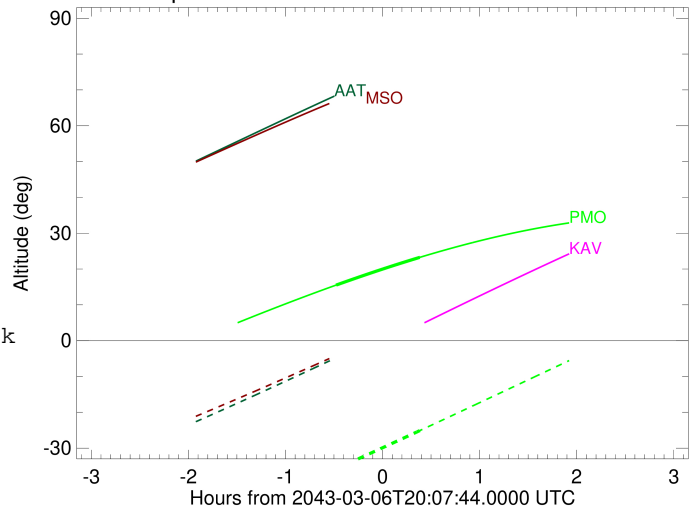

Jupiter 2043-03-06T20:07:44 K6.11 G9.59