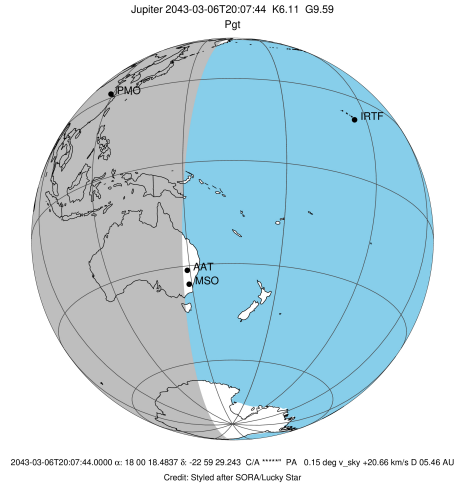

```
target                : Jupiter
target radius (km)   : 71492.00
C/A epoch            : 2043-03-06T20:04:52.210
Event type          : Pgt
                    : Jupiter occs: geocentric, topocentric
                    : Not a ringed target
Observer code       : PMO
Location            : Purple Mtn Obs. Nanking
Latitude (deg)      : 32.06667
E. Longitude (deg)  : 118.82089
Altitude (km)       : 0.364
Gaia source ID      : 4069438945555100928
2Mass ID (if available) : 18001851-2259283
ICRS Star Coord at Epoch: 18h 00m 18.48365s -22:59:29.24317s
RUWE (>1.4 is poor) : 0.91
K magnitude          : 6.114
G magnitude          : 9.587
RP magnitude         : 8.614
BP magnitude         : 10.570
DUPflag             : 0
Distance (au)        : 5.463
f0 (km)              : 0.00
g0 (km)              : 0.00
skyplane vel. (km/s) : 20.66
Sun-Target sep (deg) : 75.47
Sun-Moon sep (deg)  : 19.07
B (ring opening deg) : -2.50
PA of pole (deg)    : -0.87
Pole direction: RA (deg): 268.05663
Dec (deg): 64.49732
C/A sky separation (") : 16.184
C/A sky separation (km) : 64123.9
NAIF SPICE kernels  : RAJobs_U111+rgf15.spk
URKALLv1.spk
naif0012.tls
nep097.bsp
nep101.bsp
sat4401.bsp
de440.bsp
earth_720101_070426.bpc
jup365.bsp
urall6.bsp
IAU_SATURN_for_RINGFIT.tpc
pck00010.tpc
earth_200101_990628_predict.bpc
uranus_ringframes_rfrench20220627_v1.tf
neptune_ringframes_rfrench20220702a_v1.tf
earth_flat_IAU.spk
```