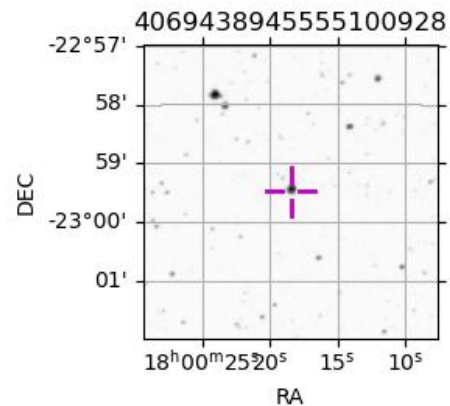

2043-03-06T20:07:44.0000 α: 18 00 18.4837 δ: -22 59 29.243 C/A ***** PA 0.15 deg v_sky +20.66 km/s D 05.46 AU
Credit: Styled after SORA/Lucky Star

Observable events with sun below -5 deg and altitude above 5 deg

Obs	Location	lat	Elon	Target	Observed Events Interval	OEncode
PIC	Pic du Midi	42.9	0.1			Pnn
PAL	Palomar Mt (200")	33.4	243.1			Pnn
PMO	Purple Mtn Obs. Nanking	32.1	118.8	+ +	MAR 06 19:39 - MAR 06 20:30	Pie
KPNO	Kitt Peak Natl Obs	32.0	248.4			Pnn
MCD	McDonald Obs. 2.7m	30.7	256.0			Pnn
TEN	Teide Obs./Tenerife	28.3	343.5			Pnn
IRTF	Mauna Kea/IRTF	19.8	204.5			Pnn
KAV	Kavalur Observatory	12.6	78.8			Pnn
RIO	Rio de Janeiro	-22.9	316.8			Pnn
ESO	European Southern Obs. (3.6m)	-29.3	289.3			Pnn
AAT	Siding Spring (AAT)	-31.3	149.1			Pnn
SAAO	So. Afr. Astro. Obs. (Sutherland)	-32.4	20.8			Pnn
MSO	Mt. Stromlo Observatory	-35.3	149.0			Pnn