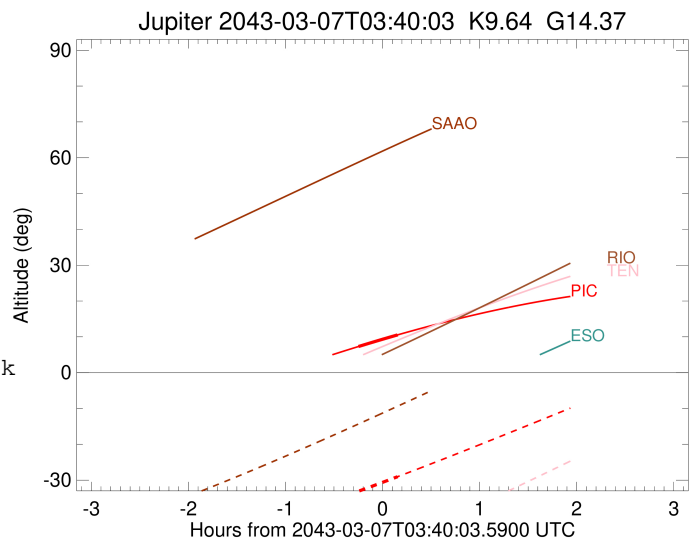

```
target                : Jupiter
target radius (km)   : 71492.00
C/A epoch             : 2043-03-07T03:37:23.130
Event type            : Pt
: Jupiter occs: topocentric, not geocentric
: Not a ringed target
Observer code         : PIC
Location              : Pic du Midi
Latitude (deg)        : 42.93656
E. Longitude (deg)    : 0.14231
Altitude (km)         : 2.890
Gaia source ID        : 4069438533238215296
2Mass ID (if available) : 18002871-2259311
ICRS Star Coord at Epoch: 18h 00m 28.70306s -22:59:31.22020s
RUWE (>1.4 is poor)  : 1.54
K magnitude           : 9.638
G magnitude           : 14.368
RP magnitude          : 13.298
BP magnitude          : 15.513
DUPflag              : 0
Distance (au)         : 5.458
f0 (km)               : 0.00
g0 (km)               : 0.00
skyplane vel. (km/s) : 20.52
Sun-Target sep (deg)  : 75.75
Sun-Moon sep (deg)   : 22.82
B (ring opening deg) : -2.50
PA of pole (deg)     : -0.89
Pole direction: RA (deg): 268.05663
Dec (deg): 64.49732
C/A sky separation (") : 17.674
C/A sky separation (km) : 69963.2
NAIF SPICE kernels   : RAJobs_U111+rgf15.spk
URKALLv1.spk
naif0012.tls
nep097.bsp
nep101.bsp
sat4401.bsp
de440.bsp
earth_720101_070426.bpc
jup365.bsp
urall6.bsp
IAU_SATURN_for_RINGFIT.tpc
pck00010.tpc
earth_200101_990628_predict.bpc
uranus_ringframes_rfrench20220627_v1.tf
neptune_ringframes_rfrench20220702a_v1.tf
earth_flat_IAU.spk
```

x: target alt < 5.0 deg or sun > -5.0 deg

Target	I/E	UTC	alt	alt-sun	radius	lat-geo	lat-geodetic
Jupiter	I	2043-03-07T03:25:21.815	7.32	-33.07	71483.7	-79.20	-80.45
Jupiter	E	2043-03-07T03:49:25.124	10.55	-29.03	71483.9	-76.61	-78.16