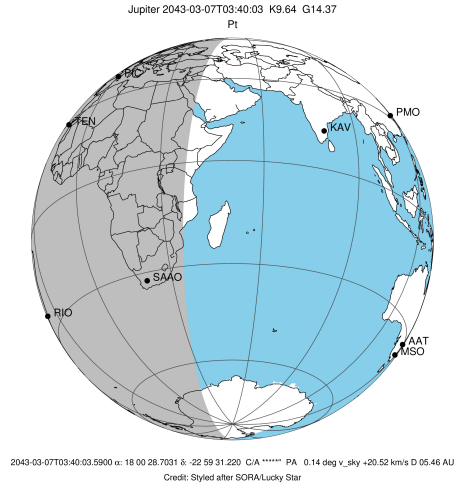

```
target                : Jupiter
target radius (km)   : 71492.00
C/A epoch             : 2043-03-07T03:37:23.130
Event type            : Pt
: Jupiter occs: topocentric, not geocentric
: Not a ringed target
Observer code         : PIC
Location              : Pic du Midi
Latitude (deg)        : 42.93656
E. Longitude (deg)    : 0.14231
Altitude (km)         : 2.890
Gaia source ID        : 4069438533238215296
2Mass ID (if available) : 18002871-2259311
ICRS Star Coord at Epoch: 18h 00m 28.70306s -22:59:31.22020s
RUWE (>1.4 is poor)  : 1.54
K magnitude           : 9.638
G magnitude           : 14.368
RP magnitude          : 13.298
BP magnitude          : 15.513
DUPflag              : 0
Distance (au)         : 5.458
f0 (km)               : 0.00
g0 (km)               : 0.00
skyplane vel. (km/s) : 20.52
Sun-Target sep (deg)  : 75.75
Sun-Moon sep (deg)   : 22.82
B (ring opening deg) : -2.50
PA of pole (deg)     : -0.89
Pole direction: RA (deg): 268.05663
Dec (deg): 64.49732
C/A sky separation (") : 17.674
C/A sky separation (km) : 69963.2
NAIF SPICE kernels   : RAJobs_U111+rgf15.spk
URKALLv1.spk
naif0012.tls
nep097.bsp
nep101.bsp
sat4401.bsp
de440.bsp
earth_720101_070426.bpc
jup365.bsp
urall6.bsp
IAU_SATURN_for_RINGFIT.tpc
pck00010.tpc
earth_200101_990628_predict.bpc
uranus_ringframes_rfrench20220627_v1.tf
neptune_ringframes_rfrench20220702a_v1.tf
earth_flat_IAU.spk
```

x: target alt < 5.0 deg or sun > -5.0 deg

Target	I/E	UTC	alt	alt-sun	radius	lat-geo	lat-geodetic
Jupiter	I	2043-03-07T03:25:21.815	7.32	-33.07	71483.7	-79.20	-80.45
Jupiter	E	2043-03-07T03:49:25.124	10.55	-29.03	71483.9	-76.61	-78.16