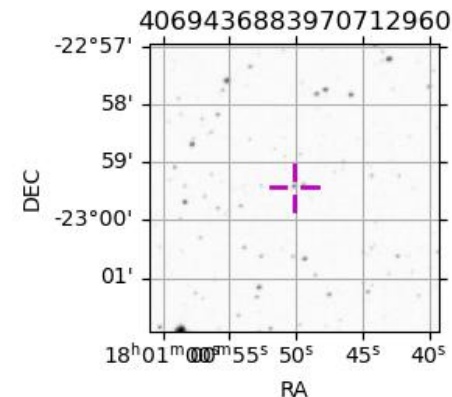

Jupiter 2043-03-07T19:40:56 K9.65 G12.93 Pgt

ICRS Star Coord at Epoch: 18h 00m 50.21390s -22:59:26.00948s

RUWE (>1.4 is poor) : 0.84
 K magnitude : 9.654
 G magnitude : 12.929
 RP magnitude : 11.993
 BP magnitude : 13.822
 DUPflag : 0
 Distance (au) : 5.448
 f0 (km) : 0.00
 g0 (km) : 0.00
 skyplane vel. (km/s) : 20.23
 Sun-Target sep (deg) : 76.33
 Sun-Moon sep (deg) : 30.55
 B (ring opening deg) : -2.50
 PA of pole (deg) : -0.93
 Pole direction: RA (deg): 268.05663
 Dec (deg): 64.49732
 C/A sky separation (") : 13.162
 C/A sky separation (km) : 52003.5
 NAIF SPICE kernels : RAJobs_U111+rgf15.spk

Jupiter 2043-03-07T19:40:56 K9.65 G12.93
 Pgt

Earth
 PMO
 KAV
 AAT
 MSO

2043-03-07T19:40:56.5600 α: 18 00 50.2139 δ: -22 59 26.009 C/A ***** PA 0.10 deg v_sky +20.23 km/s D 05.45 AU
 Credit: Styled after SORA/Lucky Star

Observable events with sun below -5 deg and altitude above 5 deg

Obs	Location	lat	Elon	Target	Observed Events Interval	OCode
PIC	Pic du Midi	42.9	0.1			Pnn
PAL	Palomar Mt (200")	33.4	243.1			Pnn
PMO	Purple Mtn Obs. Nanking	32.1	118.8	+ +	MAR 07 18:53 - MAR 07 20:22	Pie
KPNO	Kitt Peak Natl Obs	32.0	248.4			Pnn
MCD	McDonald Obs. 2.7m	30.7	256.0			Pnn
TEN	Teide Obs./Tenerife	28.3	343.5			Pnn
IRTF	Mauna Kea/IRTF	19.8	204.5			Pnn
KAV	Kavalur Observatory	12.6	78.8			Pnn
RIO	Rio de Janeiro	-22.9	316.8			Pnn
ESO	European Southern Obs. (3.6m)	-29.3	289.3			Pnn
AAT	Siding Spring (AAT)	-31.3	149.1	+	MAR 07 18:59 - MAR 07 18:59	Pin
SAAO	So. Afr. Astro. Obs. (Sutherland)	-32.4	20.8			Pnn
MSO	Mt. Stromlo Observatory	-35.3	149.0	+	MAR 07 18:59 - MAR 07 18:59	Pin