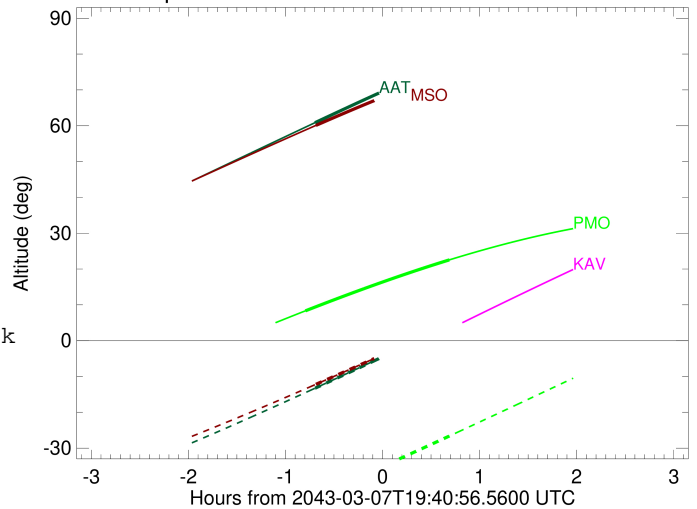

Jupiter 2043-03-07T19:40:56 K9.65 G12.93