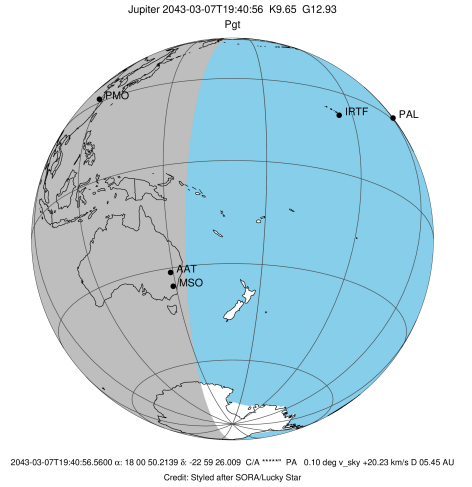

```
target                : Jupiter
target radius (km)   : 71492.00
C/A epoch            : 2043-03-07T19:37:40.090
Event type          : Pgt
: Jupiter occs: geocentric, topocentric
: Not a ringed target
Observer code       : PMO
Location           : Purple Mtn Obs. Nanking
Latitude (deg)     : 32.06667
E. Longitude (deg) : 118.82089
Altitude (km)      : 0.364
Gaia source ID     : 4069436883970712960
2Mass ID (if available) : 18005021-2259260
ICRS Star Coord at Epoch: 18h 00m 50.21390s -22:59:26.00948s
RUWE (>1.4 is poor) : 0.84
K magnitude         : 9.654
G magnitude         : 12.929
RP magnitude        : 11.993
BP magnitude        : 13.822
DUPflag            : 0
Distance (au)      : 5.448
f0 (km)            : 0.00
g0 (km)            : 0.00
skyplane vel. (km/s) : 20.23
Sun-Target sep (deg) : 76.33
Sun-Moon sep (deg)  : 31.32
B (ring opening deg) : -2.50
PA of pole (deg)    : -0.93
Pole direction: RA (deg): 268.05663
Dec (deg): 64.49732
C/A sky separation (") : 12.047
C/A sky separation (km) : 47597.5
NAIF SPICE kernels : RAJobs_U111+rgf15.spk
URKALLv1.spk
naif0012.tls
nep097.bsp
nep101.bsp
sat4401.bsp
de440.bsp
earth_720101_070426.bpc
jup365.bsp
urall6.bsp
IAU_SATURN_for_RINGFIT.tpc
pck00010.tpc
earth_200101_990628_predict.bpc
uranus_ringframes_rfrench20220627_v1.tf
neptune_ringframes_rfrench20220702a_v1.tf
earth_flat_IAU.spk
```