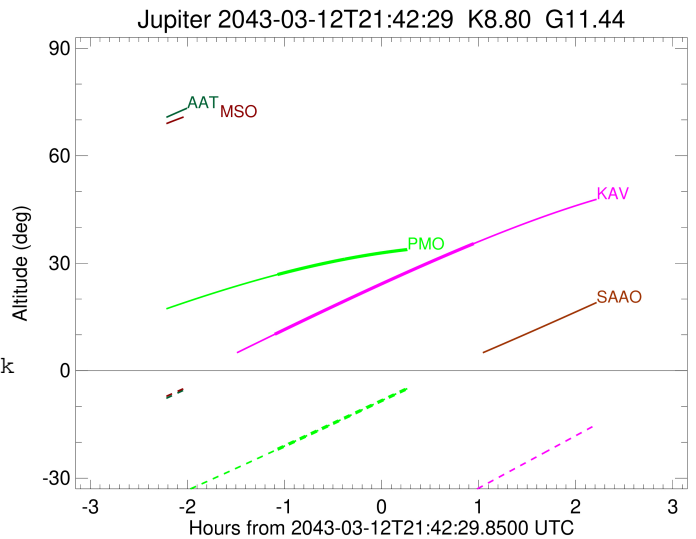

```
target                : Jupiter
target radius (km)   : 71492.00
C/A epoch            : 2043-03-12T21:41:07.430
Event type          : Pgt
                    : Jupiter occs: geocentric, topocentric
                    : Not a ringed target
Observer code       : PMO
Location            : Purple Mtn Obs. Nanking
Latitude (deg)      : 32.06667
E. Longitude (deg)  : 118.82089
Altitude (km)       : 0.364
Gaia source ID      : 4069262538347389568
2Mass ID (if available) : 18032499-2259200
ICRS Star Coord at Epoch: 18h 03m 24.99068s -22:59:20.14805s
RUWE (>1.4 is poor) : 0.90
K magnitude          : 8.803
G magnitude          : 11.440
RP magnitude         : 10.581
BP magnitude         : 12.186
DUPflag             : 0
Distance (au)       : 5.367
f0 (km)              : 0.00
g0 (km)              : 0.00
skyplane vel. (km/s) : 17.93
Sun-Target sep (deg) : 80.82
Sun-Moon sep (deg)  : 102.13
B (ring opening deg) : -2.49
PA of pole (deg)    : -1.21
Pole direction: RA (deg): 268.05663
Dec (deg): 64.49732
C/A sky separation (" ) : 6.876
C/A sky separation (km) : 26765.4
NAIF SPICE kernels  : RAJobs_U111+rgf15.spk
URKALLv1.spk
naif0012.tls
nep097.bsp
nep101.bsp
sat4401.bsp
de440.bsp
earth_720101_070426.bpc
jup365.bsp
urall6.bsp
IAU_SATURN_for_RINGFIT.tpc
pck00010.tpc
earth_200101_990628_predict.bpc
uranus_ringframes_rfrench20220627_v1.tf
neptune_ringframes_rfrench20220702a_v1.tf
earth_flat_IAU.spk
```

x: target alt < 5.0 deg or sun > -5.0 deg

Target	I/E	UTC	alt	alt-sun	radius	lat-geo	lat-geodetic
Jupiter	I	2043-03-12T20:38:18.273	26.84	-21.93	71490.7	-23.23	-26.11
Jupiter	E	2043-03-12T22:44:08.061	35.11	4.69x	71490.9	-20.83	-23.49