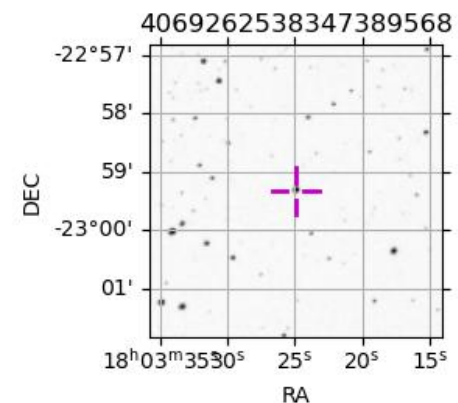

2043-03-12T21:42:29.8500 ex: 18 03 24.9907 s: -22 59 20.148 C/A 8.2057 PA 359.86 deg v_sky +17.93 km/s D 05.37 AU
Credit: Styled after SORA/Lucky Star

Observable events with sun below -5 deg and altitude above 5 deg

Obs	Location	lat	Elon	Target	Observed Events Interval	OCode
PIC	Pic du Midi	42.9	0.1			Pnn
PAL	Palomar Mt (200")	33.4	243.1			Pnn
PMO	Purple Mtn Obs. Nanking	32.1	118.8	+	MAR 12 20:38 - MAR 12 20:38	Pin
KPNO	Kitt Peak Natl Obs	32.0	248.4			Pnn
MCD	McDonald Obs. 2.7m	30.7	256.0			Pnn
TEN	Teide Obs./Tenerife	28.3	343.5			Pnn
IRTF	Mauna Kea/IRTF	19.8	204.5			Pnn
KAV	Kavalur Observatory	12.6	78.8	+ +	MAR 12 20:36 - MAR 12 22:39	Pie
RIO	Rio de Janeiro	-22.9	316.8			Pnn
ESO	European Southern Obs. (3.6m)	-29.3	289.3			Pnn
AAT	Siding Spring (AAT)	-31.3	149.1			Pnn
SAAO	So. Afr. Astro. Obs. (Sutherland)	-32.4	20.8			Pnn
MSO	Mt. Stromlo Observatory	-35.3	149.0			Pnn