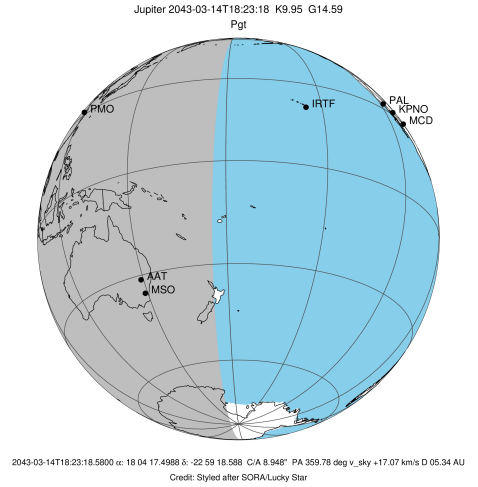

```
target                : Jupiter
target radius (km)   : 71492.00
C/A epoch             : 2043-03-14T18:18:45.880
Event type            : Pgt
: Jupiter occs: geocentric, topocentric
: Not a ringed target
Observer code         : PMO
Location              : Purple Mtn Obs. Nanking
Latitude (deg)       : 32.06667
E. Longitude (deg)   : 118.82089
Altitude (km)        : 0.364
Gaia source ID       : 4069588685301227648
2Mass ID (if available) : 18041749-2259184
ICRS Star Coord at Epoch: 18h 04m 17.49876s -22:59:18.58805s
RUWE (>1.4 is poor) : 1.08
K magnitude           : 9.951
G magnitude           : 14.594
RP magnitude          : 13.420
BP magnitude          : 16.083
DUPflag              : 0
Distance (au)        : 5.337
f0 (km)               : 0.00
g0 (km)               : 0.00
skyplane vel. (km/s) : 17.07
Sun-Target sep (deg) : 82.48
Sun-Moon sep (deg)   : 128.45
B (ring opening deg) : -2.48
PA of pole (deg)     : -1.30
Pole direction: RA (deg): 268.05663
Dec (deg): 64.49732
C/A sky separation (") : 7.904
C/A sky separation (km) : 30594.3
NAIF SPICE kernels   : RAJobs_U111+rgf15.spk
URKALLv1.spk
naif0012.tls
nep097.bsp
nep101.bsp
sat4401.bsp
de440.bsp
earth_720101_070426.bpc
jup365.bsp
urall6.bsp
IAU_SATURN_for_RINGFIT.tpc
pck00010.tpc
earth_200101_990628_predict.bpc
uranus_ringframes_rfrench20220627_v1.tf
neptune_ringframes_rfrench20220702a_v1.tf
earth_flat_IAU.spk
```