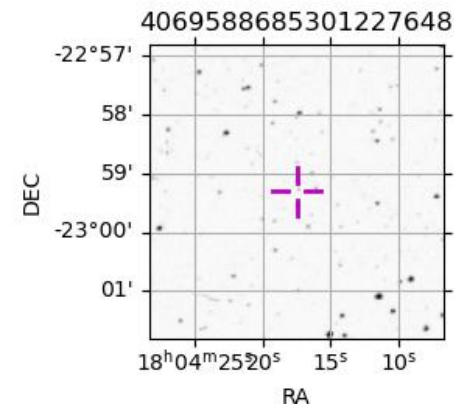

Credit: Styled after SORA/Lucky Star

Observable events with sun below -5 deg and altitude above 5 deg

Obs	Location	lat	Elon	Target	Observed Events Interval	OEncode
PIC	Pic du Midi	42.9	0.1			Pnn
PAL	Palomar Mt (200")	33.4	243.1			Pnn
PMO	Purple Mtn Obs. Nanking	32.1	118.8	+	MAR 14 19:22 - MAR 14 19:22	Pne
KPNO	Kitt Peak Natl Obs	32.0	248.4			Pnn
MCD	McDonald Obs. 2.7m	30.7	256.0			Pnn
TEN	Teide Obs./Tenerife	28.3	343.5			Pnn
IRTF	Mauna Kea/IRTF	19.8	204.5			Pnn
KAV	Kavalur Observatory	12.6	78.8			Pnn
RIO	Rio de Janeiro	-22.9	316.8			Pnn
ESO	European Southern Obs. (3.6m)	-29.3	289.3			Pnn
AAT	Siding Spring (AAT)	-31.3	149.1	+ +	MAR 14 17:19 - MAR 14 19:22	Pie
SAAO	So. Afr. Astro. Obs. (Sutherland)	-32.4	20.8			Pnn
MSO	Mt. Stromlo Observatory	-35.3	149.0	+ +	MAR 14 17:19 - MAR 14 19:21	Pie