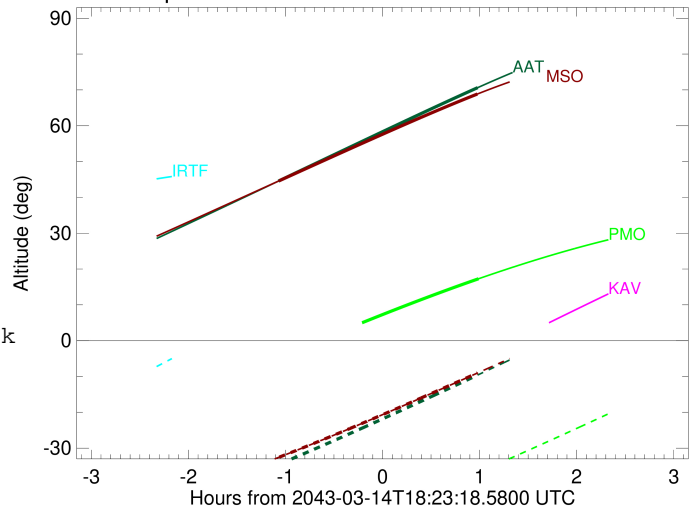

Jupiter 2043-03-14T18:23:18 K9.95 G14.59