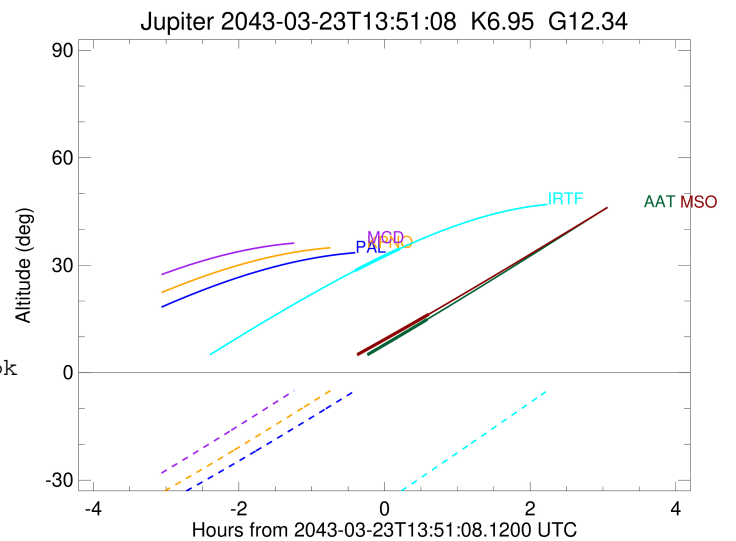

```
target                : Jupiter
target radius (km)   : 71492.00
C/A epoch            : 2043-03-23T13:45:23.580
Event type           : Pgt
: Jupiter occs: geocentric, topocentric
: Not a ringed target
Observer code        : IRTF
Location             : Mauna Kea/IRTF
Latitude (deg)       : 19.82622
E. Longitude (deg)   : 204.52800
Altitude (km)        : 4.168
Gaia source ID       : 4066595844693763200
2Mass ID (if available) : 18075420-2258327
ICRS Star Coord at Epoch: 18h 07m 54.20004s -22:58:32.91380s
RUWE (>1.4 is poor) : 0.96
K magnitude           : 6.951
G magnitude           : 12.340
RP magnitude         : 11.009
BP magnitude         : 14.447
DUPflag              : 0
Distance (au)        : 5.195
f0 (km)               : 0.00
g0 (km)               : 0.00
skyplane vel. (km/s) : 12.97
Sun-Target sep (deg) : 90.41
Sun-Moon sep (deg)   : 113.11
B (ring opening deg) : -2.47
PA of pole (deg)     : -1.69
Pole direction: RA (deg): 268.05664
Dec (deg): 64.49732
C/A sky separation ("): 18.611
C/A sky separation (km): 70117.8
NAIF SPICE kernels   : RAJobs_U111+rgf15.spk
URKALLv1.spk
naif0012.tls
nep097.bsp
nep101.bsp
sat4401.bsp
de440.bsp
earth_720101_070426.bpc
jup365.bsp
urall6.bsp
IAU_SATURN_for_RINGFIT.tpc
pck00010.tpc
earth_200101_990628_predict.bpc
uranus_ringframes_rfrench20220627_v1.tf
neptune_ringframes_rfrench20220702a_v1.tf
earth_flat_IAU.spk
```

x: target alt < 5.0 deg or sun > -5.0 deg

Target	I/E	UTC	alt	alt-sun	radius	lat-geo	lat-geodetic
Jupiter	I	2043-03-23T13:27:01.759	28.50	-41.53	71484.1	76.86	78.38
Jupiter	E	2043-03-23T14:03:48.026	34.62	-33.27	71483.9	80.11	81.26