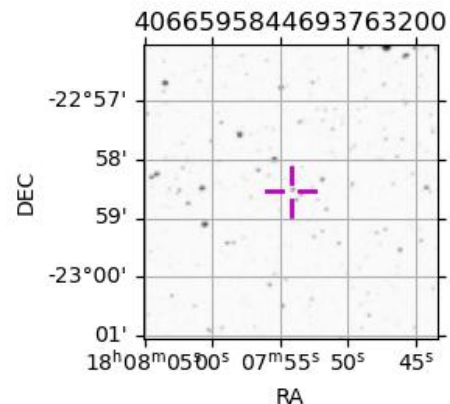

Jupiter 2043-03-23T13:51:08 K6.95 G12.34 Pgt

ICRS Star Coord at Epoch: 18h 07m 54.20004s -22:58:32.91380s

RUWE (>1.4 is poor) : 0.96
 K magnitude : 6.951
 G magnitude : 12.340
 RP magnitude : 11.009
 BP magnitude : 14.447
 DUPflag : 0
 Distance (au) : 5.195
 f0 (km) : 0.00
 g0 (km) : 0.00
 skyplane vel. (km/s) : 12.97
 Sun-Target sep (deg) : 90.41
 Sun-Moon sep (deg) : 112.43
 B (ring opening deg) : -2.47
 PA of pole (deg) : -1.69
 Pole direction: RA (deg): 268.05664
 Dec (deg): 64.49732
 C/A sky separation (") : 17.600
 C/A sky separation (km) : 66307.6
 NAIF SPICE kernels : RAJobs_U111+rgf15.spk

Jupiter 2043-03-23T13:51:08 K6.95 G12.34
 Pgt

2043-03-23T13:51:08.1200 a: 18 07 54.2000 s: -22 58 32.914 C/A ***** PA 179.49 deg v_sky +12.97 km/s D 05.19 AU
 Credit: Styled after SORA/Lucky Star

Earth

- PAL
- KPNO
- MCD
- IRTF
- ESO
- AAT
- MSO

Observable events with sun below -5 deg and altitude above 5 deg

Obs	Location	lat	Elon	Target	Observed Events Interval	OCode
PIC	Pic du Midi	42.9	0.1			Pnn
PAL	Palomar Mt (200")	33.4	243.1			Pnn
PMO	Purple Mtn Obs. Nanking	32.1	118.8			Pnn
KPNO	Kitt Peak Natl Obs	32.0	248.4			Pnn
MCD	McDonald Obs. 2.7m	30.7	256.0			Pnn
TEN	Teide Obs./Tenerife	28.3	343.5			Pnn
IRTF	Mauna Kea/IRTF	19.8	204.5	+ +	MAR 23 13:27 - MAR 23 14:03	Pie
KAV	Kavalur Observatory	12.6	78.8			Pnn
RIO	Rio de Janeiro	-22.9	316.8			Pnn
ESO	European Southern Obs. (3.6m)	-29.3	289.3			Pnn
AAT	Siding Spring (AAT)	-31.3	149.1	+	MAR 23 14:26 - MAR 23 14:26	Pne
SAAO	So. Afr. Astro. Obs. (Sutherland)	-32.4	20.8			Pnn
MSO	Mt. Stromlo Observatory	-35.3	149.0	+	MAR 23 14:27 - MAR 23 14:27	Pne