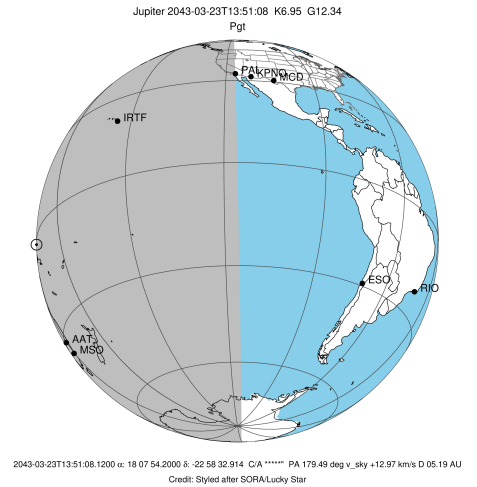

```
target                : Jupiter
target radius (km)   : 71492.00
C/A epoch            : 2043-03-23T13:45:23.580
Event type           : Pgt
: Jupiter occs: geocentric, topocentric
: Not a ringed target
Observer code        : IRTF
Location             : Mauna Kea/IRTF
Latitude (deg)       : 19.82622
E. Longitude (deg)   : 204.52800
Altitude (km)        : 4.168
Gaia source ID       : 4066595844693763200
2Mass ID (if available) : 18075420-2258327
ICRS Star Coord at Epoch: 18h 07m 54.20004s -22:58:32.91380s
RUWE (>1.4 is poor) : 0.96
K magnitude           : 6.951
G magnitude           : 12.340
RP magnitude         : 11.009
BP magnitude         : 14.447
DUPflag              : 0
Distance (au)        : 5.195
f0 (km)               : 0.00
g0 (km)               : 0.00
skyplane vel. (km/s) : 12.97
Sun-Target sep (deg) : 90.41
Sun-Moon sep (deg)   : 113.11
B (ring opening deg) : -2.47
PA of pole (deg)     : -1.69
Pole direction: RA (deg): 268.05664
Dec (deg): 64.49732
C/A sky separation ("): 18.611
C/A sky separation (km): 70117.8
NAIF SPICE kernels   : RAJobs_U111+rgf15.spk
URKALLv1.spk
naif0012.tls
nep097.bsp
nep101.bsp
sat4401.bsp
de440.bsp
earth_720101_070426.bpc
jup365.bsp
urall6.bsp
IAU_SATURN_for_RINGFIT.tpc
pck00010.tpc
earth_200101_990628_predict.bpc
uranus_ringframes_rfrench20220627_v1.tf
neptune_ringframes_rfrench20220702a_v1.tf
earth_flat_IAU.spk
```

x: target alt < 5.0 deg or sun > -5.0 deg

Target	I/E	UTC	alt	alt-sun	radius	lat-geo	lat-geodetic
Jupiter	I	2043-03-23T13:27:01.759	28.50	-41.53	71484.1	76.86	78.38
Jupiter	E	2043-03-23T14:03:48.026	34.62	-33.27	71483.9	80.11	81.26