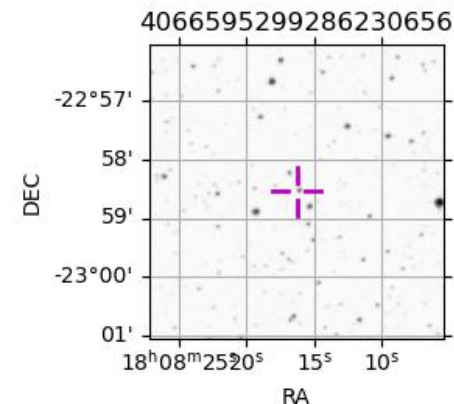

Observable events with sun below -5 deg and altitude above 5 deg

Obs	Location	lat	Elon	Target	Observed Events Interval	OEcode
PIC	Pic du Midi	42.9	0.1			Pnn
PAL	Palomar Mt (200")	33.4	243.1			Pnn
PMO	Purple Mtn Obs. Nanking	32.1	118.8			Pnn
KPNO	Kitt Peak Natl Obs	32.0	248.4			Pnn
MCD	McDonald Obs. 2.7m	30.7	256.0			Pnn
TEN	Teide Obs./Tenerife	28.3	343.5			Pnn
IRTF	Mauna Kea/IRTF	19.8	204.5	+ +	MAR 24 13:53 - MAR 24 15:43	Pie
KAV	Kavalur Observatory	12.6	78.8			Pnn
RIO	Rio de Janeiro	-22.9	316.8			Pnn
ESO	European Southern Obs. (3.6m)	-29.3	289.3			Pnn
AAT	Siding Spring (AAT)	-31.3	149.1	+ +	MAR 24 13:39 - MAR 24 15:49	Pie
SAAO	So. Afr. Astro. Obs. (Sutherland)	-32.4	20.8			Pnn
MSO	Mt. Stromlo Observatory	-35.3	149.0	+ +	MAR 24 13:38 - MAR 24 15:50	Pie