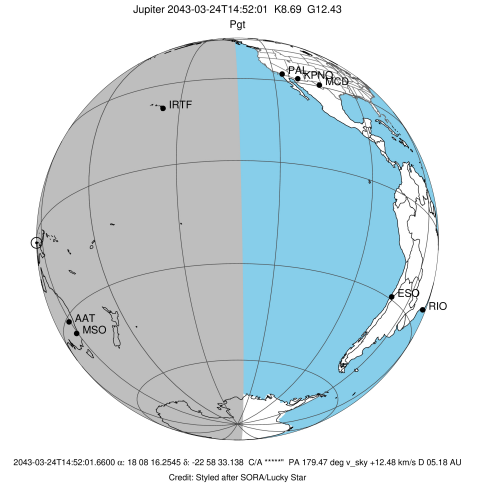

```
target                : Jupiter
target radius (km)   : 71492.00
C/A epoch            : 2043-03-24T14:48:24.490
Event type          : Pgt
                    : Jupiter occs: geocentric, topocentric
                    : Not a ringed target
Observer code       : IRTF
Location            : Mauna Kea/IRTF
Latitude (deg)      : 19.82622
E. Longitude (deg)  : 204.52800
Altitude (km)       : 4.168
Gaia source ID      : 4066595299286230656
2Mass ID (if available) : 18081625-2258330
ICRS Star Coord at Epoch: 18h 08m 16.25449s -22:58:33.13832s
RUWE (>1.4 is poor) : 1.21
K magnitude          : 8.694
G magnitude          : 12.427
RP magnitude         : 11.414
BP magnitude         : 13.489
DUPflag             : 0
Distance (au)       : 5.178
f0 (km)              : 0.00
g0 (km)              : 0.00
skyplane vel. (km/s) : 12.48
Sun-Target sep (deg) : 91.36
Sun-Moon sep (deg)  : 100.31
B (ring opening deg) : -2.47
PA of pole (deg)    : -1.73
Pole direction: RA (deg): 268.05664
Dec (deg): 64.49732
C/A sky separation (") : 15.765
C/A sky separation (km) : 59202.3
NAIF SPICE kernels  : RAJobs_U111+rgf15.spk
URKALLv1.spk
naif0012.tls
nep097.bsp
nep101.bsp
sat4401.bsp
de440.bsp
earth_720101_070426.bpc
jup365.bsp
urall6.bsp
IAU_SATURN_for_RINGFIT.tpc
pck00010.tpc
earth_200101_990628_predict.bpc
uranus_ringframes_rfrench20220627_v1.tf
neptune_ringframes_rfrench20220702a_v1.tf
earth_flat_IAU.spk
```

x: target alt < 5.0 deg or sun > -5.0 deg

Target	I/E	UTC	alt	alt-sun	radius	lat-geo	lat-geodetic
Jupiter	I	2043-03-24T13:53:09.106	33.50	-35.45	71486.5	54.25	57.66
Jupiter	E	2043-03-24T15:43:57.575	46.18	-9.84	71486.1	57.23	60.48