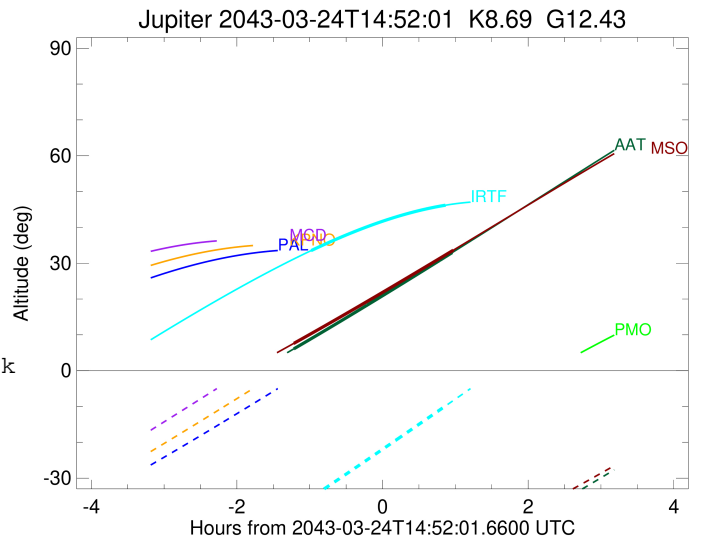

```
target                : Jupiter
target radius (km)   : 71492.00
C/A epoch            : 2043-03-24T14:48:24.490
Event type          : Pgt
                    : Jupiter occs: geocentric, topocentric
                    : Not a ringed target
Observer code       : IRTF
Location            : Mauna Kea/IRTF
Latitude (deg)      : 19.82622
E. Longitude (deg)  : 204.52800
Altitude (km)       : 4.168
Gaia source ID      : 4066595299286230656
2Mass ID (if available) : 18081625-2258330
ICRS Star Coord at Epoch: 18h 08m 16.25449s -22:58:33.13832s
RUWE (>1.4 is poor) : 1.21
K magnitude          : 8.694
G magnitude          : 12.427
RP magnitude         : 11.414
BP magnitude         : 13.489
DUPflag             : 0
Distance (au)       : 5.178
f0 (km)              : 0.00
g0 (km)              : 0.00
skyplane vel. (km/s) : 12.48
Sun-Target sep (deg) : 91.36
Sun-Moon sep (deg)  : 100.31
B (ring opening deg) : -2.47
PA of pole (deg)    : -1.73
Pole direction: RA (deg): 268.05664
Dec (deg): 64.49732
C/A sky separation (") : 15.765
C/A sky separation (km) : 59202.3
NAIF SPICE kernels  : RAJobs_U111+rgf15.spk
URKALLv1.spk
naif0012.tls
nep097.bsp
nep101.bsp
sat4401.bsp
de440.bsp
earth_720101_070426.bpc
jup365.bsp
urall6.bsp
IAU_SATURN_for_RINGFIT.tpc
pck00010.tpc
earth_200101_990628_predict.bpc
uranus_ringframes_rfrench20220627_v1.tf
neptune_ringframes_rfrench20220702a_v1.tf
earth_flat_IAU.spk
```

x: target alt < 5.0 deg or sun > -5.0 deg

Target	I/E	UTC	alt	alt-sun	radius	lat-geo	lat-geodetic
Jupiter	I	2043-03-24T13:53:09.106	33.50	-35.45	71486.5	54.25	57.66
Jupiter	E	2043-03-24T15:43:57.575	46.18	-9.84	71486.1	57.23	60.48