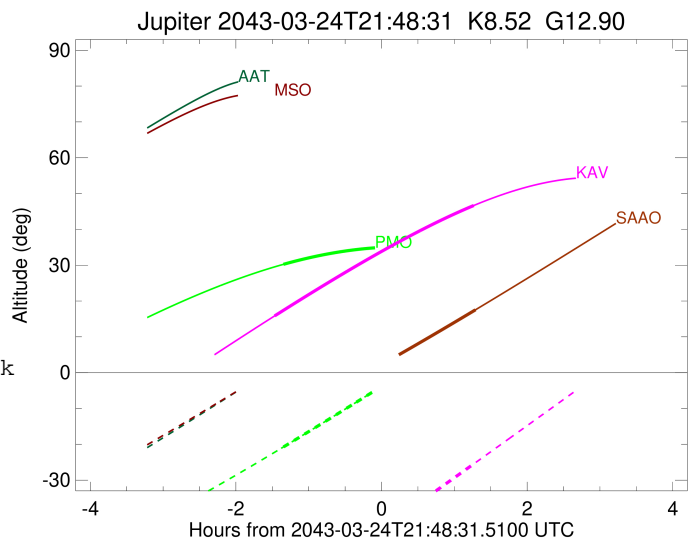

```
target                : Jupiter
target radius (km)   : 71492.00
C/A epoch            : 2043-03-24T21:47:59.880
Event type          : Pgt
: Jupiter occs: geocentric, topocentric
: Not a ringed target
Observer code       : PMO
Location            : Purple Mtn Obs. Nanking
Latitude (deg)      : 32.06667
E. Longitude (deg)  : 118.82089
Altitude (km)       : 0.364
Gaia source ID      : 4066600998654526976
2Mass ID (if available) : 18082223-2258369
ICRS Star Coord at Epoch: 18h 08m 22.23945s -22:58:37.12909s
RUWE (>1.4 is poor) : 0.81
K magnitude          : 8.523
G magnitude          : 12.900
RP magnitude         : 11.760
BP magnitude         : 14.255
DUPflag             : 0
Distance (au)       : 5.173
f0 (km)              : 0.00
g0 (km)              : 0.00
skyplane vel. (km/s) : 12.34
Sun-Target sep (deg) : 91.62
Sun-Moon sep (deg)  : 96.66
B (ring opening deg) : -2.47
PA of pole (deg)    : -1.74
Pole direction: RA (deg): 268.05664
Dec (deg): 64.49732
C/A sky separation (") : 11.298
C/A sky separation (km) : 42390.5
NAIF SPICE kernels  : RAJobs_U111+rgf15.spk
URKALLv1.spk
naif0012.tls
nep097.bsp
nep101.bsp
sat4401.bsp
de440.bsp
earth_720101_070426.bpc
jup365.bsp
urall6.bsp
IAU_SATURN_for_RINGFIT.tpc
pck00010.tpc
earth_200101_990628_predict.bpc
uranus_ringframes_rfrench20220627_v1.tf
neptune_ringframes_rfrench20220702a_v1.tf
earth_flat_IAU.spk
```

x: target alt < 5.0 deg or sun > -5.0 deg

Target	I/E	UTC	alt	alt-sun	radius	lat-geo	lat-geodetic
Jupiter	I	2043-03-24T20:27:44.633	30.24	-20.73	71489.3	34.97	38.56
Jupiter	E	2043-03-24T23:08:30.944	33.16	13.11x	71488.9	37.43	41.10