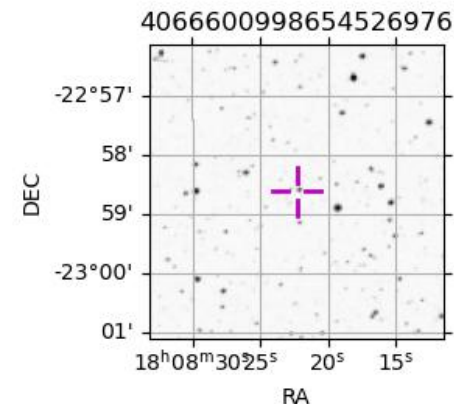

Observable events with sun below -5 deg and altitude above 5 deg

Obs	Location	lat	Elon	Target	Observed Events Interval	OCode
PIC	Pic du Midi	42.9	0.1			Pnn
PAL	Palomar Mt (200")	33.4	243.1			Pnn
PMO	Purple Mtn Obs. Nanking	32.1	118.8	+	MAR 24 20:27 - MAR 24 20:27	Pin
KPNO	Kitt Peak Natl Obs	32.0	248.4			Pnn
MCD	McDonald Obs. 2.7m	30.7	256.0			Pnn
TEN	Teide Obs./Tenerife	28.3	343.5			Pnn
IRTF	Mauna Kea/IRTF	19.8	204.5			Pnn
KAV	Kavalur Observatory	12.6	78.8	+ +	MAR 24 20:20 - MAR 24 23:04	Pie
RIO	Rio de Janeiro	-22.9	316.8			Pnn
ESO	European Southern Obs. (3.6m)	-29.3	289.3			Pnn
AAT	Siding Spring (AAT)	-31.3	149.1			Pnn
SAAO	So. Afr. Astro. Obs. (Sutherland)	-32.4	20.8	+	MAR 24 23:05 - MAR 24 23:05	Pne
MSO	Mt. Stromlo Observatory	-35.3	149.0			Pnn