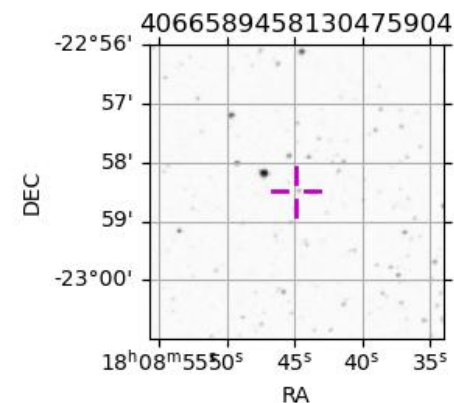

Observable events with sun below -5 deg and altitude above 5 deg

Obs	Location	lat	Elon	Target	Observed Events Interval	OCode
PIC	Pic du Midi	42.9	0.1			Pnn
PAL	Palomar Mt (200")	33.4	243.1			Pnn
PMO	Purple Mtn Obs. Nanking	32.1	118.8			Pnn
KPNO	Kitt Peak Natl Obs	32.0	248.4			Pnn
MCD	McDonald Obs. 2.7m	30.7	256.0			Pnn
TEN	Teide Obs./Tenerife	28.3	343.5			Pnn
IRTF	Mauna Kea/IRTF	19.8	204.5			Pnn
KAV	Kavalur Observatory	12.6	78.8	+	MAR 25 23:35 - MAR 25 23:35	Pin
RIO	Rio de Janeiro	-22.9	316.8			Pnn
ESO	European Southern Obs. (3.6m)	-29.3	289.3			Pnn
AAT	Siding Spring (AAT)	-31.3	149.1			Pnn
SAAO	So. Afr. Astro. Obs. (Sutherland)	-32.4	20.8	+ +	MAR 25 23:20 - MAR 26 01:41	Pie
MSO	Mt. Stromlo Observatory	-35.3	149.0			Pnn