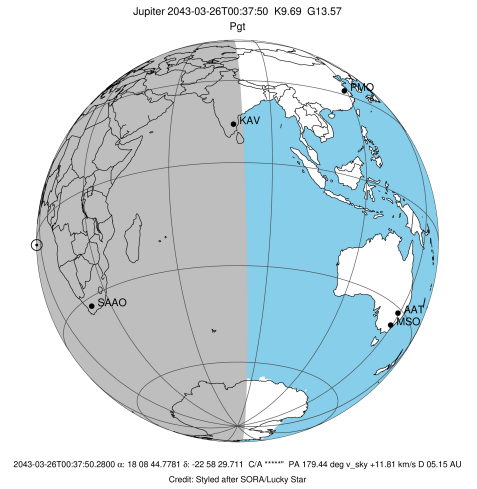

```
target                : Jupiter
target radius (km)   : 71492.00
C/A epoch            : 2043-03-26T00:37:45.060
Event type          : Pgt
                    : Jupiter occs: geocentric, topocentric
                    : Not a ringed target
Observer code       : KAV
Location            : Kavalur Observatory
Latitude (deg)      : 12.57556
E. Longitude (deg)  : 78.83167
Altitude (km)       : 0.722
Gaia source ID      : 4066589458130475904
2Mass ID (if available) : 18084478-2258296
ICRS Star Coord at Epoch: 18h 08m 44.77812s -22:58:29.71118s
RUWE (>1.4 is poor) : 0.94
K magnitude          : 9.691
G magnitude          : 13.573
RP magnitude         : 12.494
BP magnitude         : 14.775
DUPflag             : 0
Distance (au)       : 5.155
f0 (km)              : 0.00
g0 (km)              : 0.00
skyplane vel. (km/s) : 11.81
Sun-Target sep (deg) : 92.65
Sun-Moon sep (deg)  : 83.39
B (ring opening deg) : -2.47
PA of pole (deg)    : -1.78
Pole direction: RA (deg): 268.05664
Dec (deg): 64.49732
C/A sky separation (" ) : 15.388
C/A sky separation (km) : 57532.9
NAIF SPICE kernels  : RAJobs_U111+rgf15.spk
URKALLv1.spk
naif0012.tls
nep097.bsp
nep101.bsp
sat4401.bsp
de440.bsp
earth_720101_070426.bpc
jup365.bsp
urall6.bsp
IAU_SATURN_for_RINGFIT.tpc
pck00010.tpc
earth_200101_990628_predict.bpc
uranus_ringframes_rfrench20220627_v1.tf
neptune_ringframes_rfrench20220702a_v1.tf
earth_flat_IAU.spk
```

x: target alt < 5.0 deg or sun > -5.0 deg

Target	I/E	UTC	alt	alt-sun	radius	lat-geo	lat-geodetic
Jupiter	I	2043-03-25T23:35:24.414	50.90	-17.82	71486.8	52.20	55.70
Jupiter	E	2043-03-26T01:40:13.495	51.81	12.61x	71486.5	54.60	57.99