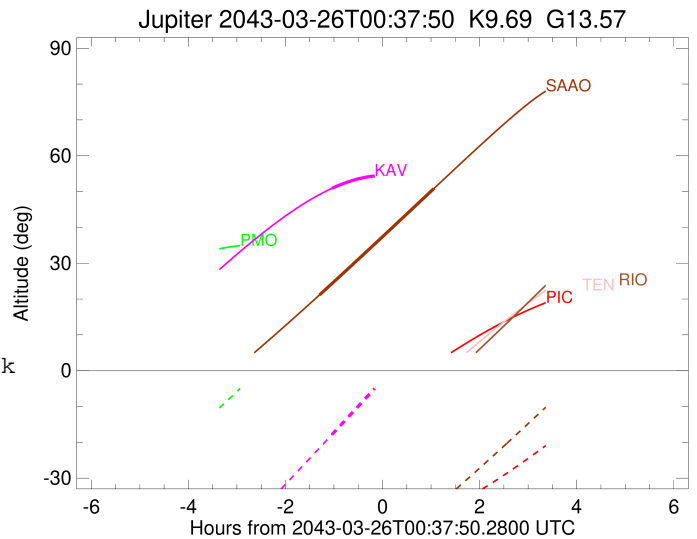

```
target                : Jupiter
target radius (km)   : 71492.00
C/A epoch            : 2043-03-26T00:37:45.060
Event type          : Pgt
                    : Jupiter occs: geocentric, topocentric
                    : Not a ringed target
Observer code       : KAV
Location            : Kavalur Observatory
Latitude (deg)      : 12.57556
E. Longitude (deg)  : 78.83167
Altitude (km)       : 0.722
Gaia source ID      : 4066589458130475904
2Mass ID (if available) : 18084478-2258296
ICRS Star Coord at Epoch: 18h 08m 44.77812s -22:58:29.71118s
RUWE (>1.4 is poor) : 0.94
K magnitude          : 9.691
G magnitude          : 13.573
RP magnitude         : 12.494
BP magnitude         : 14.775
DUPflag             : 0
Distance (au)       : 5.155
f0 (km)              : 0.00
g0 (km)              : 0.00
skyplane vel. (km/s) : 11.81
Sun-Target sep (deg) : 92.65
Sun-Moon sep (deg)  : 83.39
B (ring opening deg) : -2.47
PA of pole (deg)    : -1.78
Pole direction: RA (deg): 268.05664
Dec (deg): 64.49732
C/A sky separation (" ) : 15.388
C/A sky separation (km) : 57532.9
NAIF SPICE kernels  : RAJobs_U111+rgf15.spk
URKALLv1.spk
naif0012.tls
nep097.bsp
nep101.bsp
sat4401.bsp
de440.bsp
earth_720101_070426.bpc
jup365.bsp
urall6.bsp
IAU_SATURN_for_RINGFIT.tpc
pck00010.tpc
earth_200101_990628_predict.bpc
uranus_ringframes_rfrench20220627_v1.tf
neptune_ringframes_rfrench20220702a_v1.tf
earth_flat_IAU.spk
```

x: target alt < 5.0 deg or sun > -5.0 deg

Target	I/E	UTC	alt	alt-sun	radius	lat-geo	lat-geodetic
Jupiter	I	2043-03-25T23:35:24.414	50.90	-17.82	71486.8	52.20	55.70
Jupiter	E	2043-03-26T01:40:13.495	51.81	12.61x	71486.5	54.60	57.99