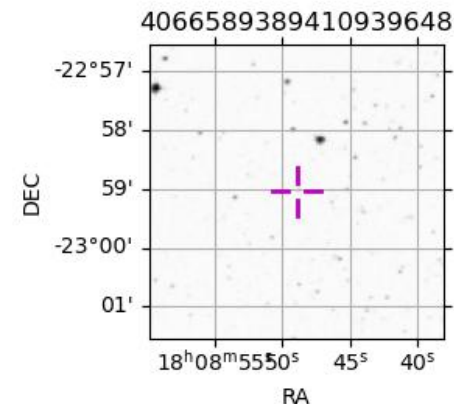

Jupiter 2043-03-26T05:41:06 K8.24 G13.70 Pt

ICRS Star Coord at Epoch: 18h 08m 48.94825s -22:59:03.04797s

RUWE (>1.4 is poor) : 1.06
 K magnitude : 8.244
 G magnitude : 13.704
 RP magnitude : 12.385
 BP magnitude : 15.724
 DUPflag : 0
 Distance (au) : 5.152
 f0 (km) : 0.00
 g0 (km) : 0.00
 skyplane vel. (km/s) : 11.71
 Sun-Target sep (deg) : 92.84
 Sun-Moon sep (deg) : 80.13
 B (ring opening deg) : -2.46
 PA of pole (deg) : -1.79
 Pole direction: RA (deg): 268.05664
 Dec (deg): 64.49732
 C/A sky separation (") : 19.491
 C/A sky separation (km) : 72825.3
 NAIF SPICE kernels : RAJobs_U111+rgf15.spk

Jupiter 2043-03-26T05:41:06 K8.24 G13.70
 Pt

Earth
 PIC
 PAL
 KPNO
 MCD
 TEN
 RIO
 ESO
 SAAO

2043-03-26T05:41:06.5900 a: 18 08 48.9482 s: -22 59 03.048 C/A ***** PA 359.46 deg v_sky +11.71 km/s D 05.15 AU
 Credit: Styled after SORA/Lucky Star

Observable events with sun below -5 deg and altitude above 5 deg

Obs	Location	lat	Elon	Target	Observed Events Interval	OCode
PIC	Pic du Midi	42.9	0.1	+	MAR 26 05:04 - MAR 26 05:04	Pin
PAL	Palomar Mt (200")	33.4	243.1			Pnn
PMO	Purple Mtn Obs. Nanking	32.1	118.8			Pnn
KPNO	Kitt Peak Natl Obs	32.0	248.4			Pnn
MCD	McDonald Obs. 2.7m	30.7	256.0			Pnn
TEN	Teide Obs./Tenerife	28.3	343.5	+ +	MAR 26 05:06 - MAR 26 06:11	Pie
IRTF	Mauna Kea/IRTF	19.8	204.5			Pnn
KAV	Kavalur Observatory	12.6	78.8			Pnn
RIO	Rio de Janeiro	-22.9	316.8			Pnn
ESO	European Southern Obs. (3.6m)	-29.3	289.3			Pnn
AAT	Siding Spring (AAT)	-31.3	149.1			Pnn
SAAO	So. Afr. Astro. Obs. (Sutherland)	-32.4	20.8			Pnn
MSO	Mt. Stromlo Observatory	-35.3	149.0			Pnn