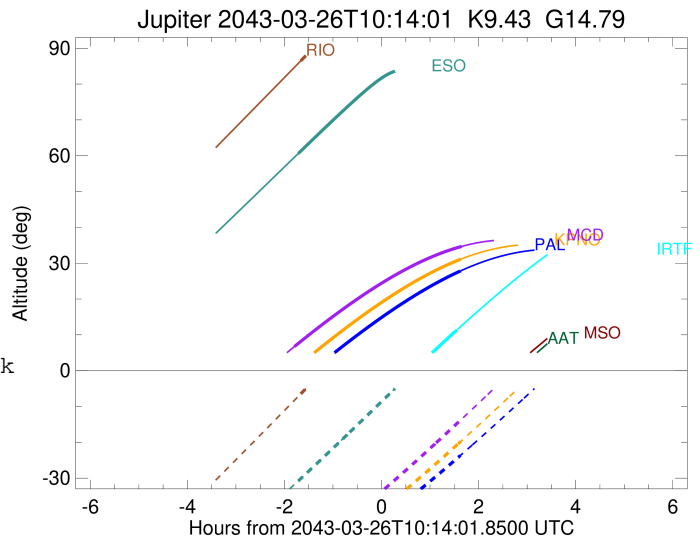

```
target                : Jupiter
target radius (km)   : 71492.00
C/A epoch             : 2043-03-26T10:08:08.320
Event type            : Pgt
: Jupiter occs: geocentric, topocentric
: Not a ringed target
Observer code         : PAL
Location              : Palomar Mt (200")
Latitude (deg)        : 33.35622
E. Longitude (deg)    : 243.13601
Altitude (km)         : 1.706
Gaia source ID        : 4066588667856410112
2Mass ID (if available) : 18085263-2258476
ICRS Star Coord at Epoch: 18h 08m 52.64239s -22:58:47.79993s
RUWE (>1.4 is poor) : 0.88
K magnitude           : 9.428
G magnitude           : 14.787
RP magnitude          : 13.493
BP magnitude          : 16.672
DUPflag              : 0
Distance (au)         : 5.149
f0 (km)               : 0.00
g0 (km)               : 0.00
skyplane vel. (km/s) : 11.62
Sun-Target sep (deg)  : 93.01
Sun-Moon sep (deg)    : 77.98
B (ring opening deg) : -2.46
PA of pole (deg)     : -1.79
Pole direction: RA (deg): 268.05664
Dec (deg): 64.49732
C/A sky separation (" ) : 3.533
C/A sky separation (km) : 13193.7
NAIF SPICE kernels    : RAJobs_U111+rgf15.spk
URKALLv1.spk
naif0012.tls
nep097.bsp
nep101.bsp
sat4401.bsp
de440.bsp
earth_720101_070426.bpc
jup365.bsp
urall6.bsp
IAU_SATURN_for_RINGFIT.tpc
pck00010.tpc
earth_200101_990628_predict.bpc
uranus_ringframes_rfrench20220627_v1.tf
neptune_ringframes_rfrench20220702a_v1.tf
earth_flat_IAU.spk
```

x: target alt < 5.0 deg or sun > -5.0 deg

Target	I/E	UTC	alt	alt-sun	radius	lat-geo	lat-geodetic
Jupiter	I	2043-03-26T08:26:14.885	-4.17x	-53.75	71491.6	-12.54	-14.27
Jupiter	E	2043-03-26T11:51:35.276	27.83	-23.65	71491.8	-8.91	-10.16