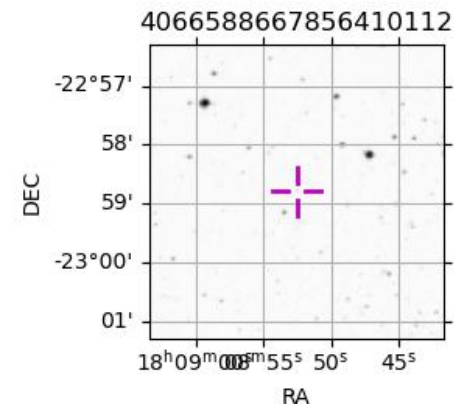

Jupiter 2043-03-26T10:14:01 K9.43 G14.79 Pgt

ICRS Star Coord at Epoch: 18h 08m 52.64239s -22:58:47.79993s  
 RUWE (>1.4 is poor) : 0.88  
 K magnitude : 9.428  
 G magnitude : 14.787  
 RP magnitude : 13.493  
 BP magnitude : 16.672  
 DUPflag : 0  
 Distance (au) : 5.149  
 f0 (km) : 0.00  
 g0 (km) : 0.00  
 skyplane vel. (km/s) : 11.62  
 Sun-Target sep (deg) : 93.01  
 Sun-Moon sep (deg) : 77.87  
 B (ring opening deg) : -2.46  
 PA of pole (deg) : -1.79  
 Pole direction: RA (deg): 268.05664  
 Dec (deg): 64.49732  
 C/A sky separation (") : 4.738  
 C/A sky separation (km) : 17691.1  
 NAIF SPICE kernels : RAJobs\_U111+rgf15.spk

Earth  
 PAL  
 KPNO  
 MCD  
 TEN  
 IRTF  
 RIO  
 ESO  
 AAT  
 MSO

Observable events with sun below -5 deg and altitude above 5 deg

Obs	Location	lat	Elon	Target	Observed Events Interval	OCode
PIC	Pic du Midi	42.9	0.1			Pnn
PAL	Palomar Mt (200")	33.4	243.1	+	MAR 26 11:51 - MAR 26 11:51	Pne
PMO	Purple Mtn Obs. Nanking	32.1	118.8			Pnn
KPNO	Kitt Peak Natl Obs	32.0	248.4	+	MAR 26 11:52 - MAR 26 11:52	Pne
MCD	McDonald Obs. 2.7m	30.7	256.0	+	MAR 26 08:26 - MAR 26 11:53	Pie
TEN	Teide Obs./Tenerife	28.3	343.5			Pnn
IRTF	Mauna Kea/IRTF	19.8	204.5	+	MAR 26 11:46 - MAR 26 11:46	Pne
KAV	Kavalur Observatory	12.6	78.8			Pnn
RIO	Rio de Janeiro	-22.9	316.8	+	MAR 26 08:34 - MAR 26 08:34	Pin
ESO	European Southern Obs. (3.6m)	-29.3	289.3	+	MAR 26 08:30 - MAR 26 08:30	Pin
AAT	Siding Spring (AAT)	-31.3	149.1			Pnn
SAAO	So. Afr. Astro. Obs. (Sutherland)	-32.4	20.8			Pnn
MSO	Mt. Stromlo Observatory	-35.3	149.0			Pnn