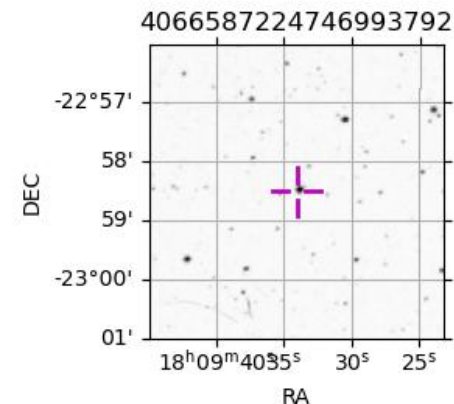

Observable events with sun below -5 deg and altitude above 5 deg

Obs	Location	lat	Elon	Target	Observed Events Interval	OCode
PIC	Pic du Midi	42.9	0.1			Pnn
PAL	Palomar Mt (200")	33.4	243.1			Pnn
PMO	Purple Mtn Obs. Nanking	32.1	118.8			Pnn
KPNO	Kitt Peak Natl Obs	32.0	248.4			Pnn
MCD	McDonald Obs. 2.7m	30.7	256.0			Pnn
TEN	Teide Obs./Tenerife	28.3	343.5			Pnn
IRTF	Mauna Kea/IRTF	19.8	204.5	+	MAR 28 13:38 - MAR 28 13:38	Pin
KAV	Kavalur Observatory	12.6	78.8			Pnn
RIO	Rio de Janeiro	-22.9	316.8			Pnn
ESO	European Southern Obs. (3.6m)	-29.3	289.3			Pnn
AAT	Siding Spring (AAT)	-31.3	149.1	+	MAR 28 13:31 - MAR 28 17:05	Pie
SAAO	So. Afr. Astro. Obs. (Sutherland)	-32.4	20.8			Pnn
MSO	Mt. Stromlo Observatory	-35.3	149.0	+	MAR 28 13:31 - MAR 28 17:06	Pie