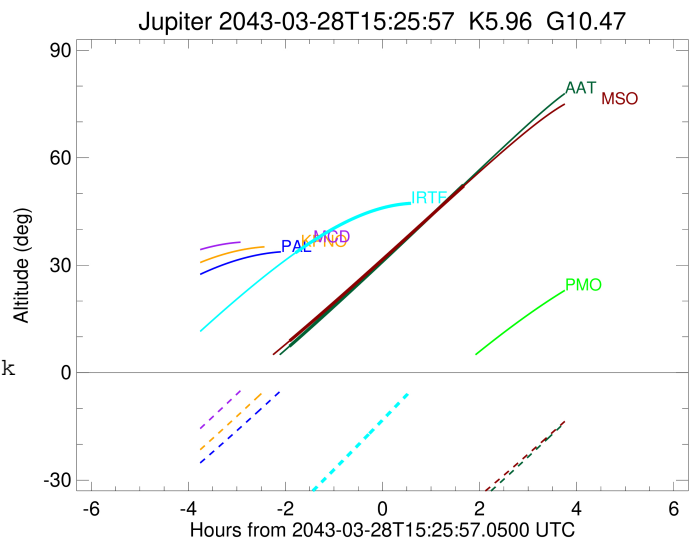

```
target                : Jupiter
target radius (km)   : 71492.00
C/A epoch            : 2043-03-28T15:24:01.410
Event type           : Pgt
: Jupiter occs: geocentric, topocentric
: Not a ringed target
Observer code        : IRTF
Location             : Mauna Kea/IRTF
Latitude (deg)       : 19.82622
E. Longitude (deg)   : 204.52800
Altitude (km)        : 4.168
Gaia source ID       : 4066587224746993792
2Mass ID (if available) : 18093399-2258301
ICRS Star Coord at Epoch: 18h 09m 33.99548s -22:58:30.22982s
RUWE (>1.4 is poor) : 0.85
K magnitude           : 5.959
G magnitude           : 10.470
RP magnitude         : 9.321
BP magnitude         : 11.881
DUPflag              : 0
Distance (au)        : 5.113
f0 (km)              : 0.00
g0 (km)              : 0.00
skyplane vel. (km/s) : 10.57
Sun-Target sep (deg) : 95.05
Sun-Moon sep (deg)   : 52.17
B (ring opening deg) : -2.46
PA of pole (deg)     : -1.87
Pole direction: RA (deg): 268.05664
Dec (deg): 64.49732
C/A sky separation (") : 8.286
C/A sky separation (km) : 30725.5
NAIF SPICE kernels   : RAJobs_U111+rgf15.spk
URKALLv1.spk
naif0012.tls
nep097.bsp
nep101.bsp
sat4401.bsp
de440.bsp
earth_720101_070426.bpc
jup365.bsp
urall6.bsp
IAU_SATURN_for_RINGFIT.tpc
pck00010.tpc
earth_200101_990628_predict.bpc
uranus_ringframes_rfrench20220627_v1.tf
neptune_ringframes_rfrench20220702a_v1.tf
earth_flat_IAU.spk
```

x: target alt < 5.0 deg or sun > -5.0 deg

Target	I/E	UTC	alt	alt-sun	radius	lat-geo	lat-geodetic
Jupiter	I	2043-03-28T13:38:21.411	33.45	-37.77	71490.7	23.79	26.72
Jupiter	E	2043-03-28T17:10:29.979	44.84	11.33x	71490.3	26.64	29.79