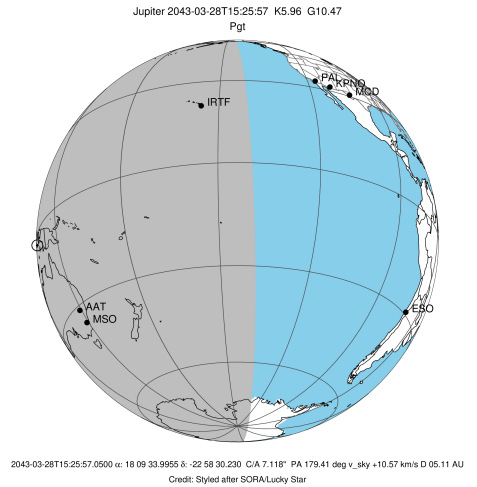

```
target                : Jupiter
target radius (km)   : 71492.00
C/A epoch            : 2043-03-28T15:24:01.410
Event type           : Pgt
: Jupiter occs: geocentric, topocentric
: Not a ringed target
Observer code        : IRTF
Location             : Mauna Kea/IRTF
Latitude (deg)       : 19.82622
E. Longitude (deg)   : 204.52800
Altitude (km)        : 4.168
Gaia source ID       : 4066587224746993792
2Mass ID (if available) : 18093399-2258301
ICRS Star Coord at Epoch: 18h 09m 33.99548s -22:58:30.22982s
RUWE (>1.4 is poor) : 0.85
K magnitude           : 5.959
G magnitude           : 10.470
RP magnitude         : 9.321
BP magnitude         : 11.881
DUPflag              : 0
Distance (au)        : 5.113
f0 (km)              : 0.00
g0 (km)              : 0.00
skyplane vel. (km/s) : 10.57
Sun-Target sep (deg) : 95.05
Sun-Moon sep (deg)   : 52.17
B (ring opening deg) : -2.46
PA of pole (deg)     : -1.87
Pole direction: RA (deg): 268.05664
Dec (deg): 64.49732
C/A sky separation (") : 8.286
C/A sky separation (km) : 30725.5
NAIF SPICE kernels   : RAJobs_U111+rgf15.spk
URKALLv1.spk
naif0012.tls
nep097.bsp
nep101.bsp
sat4401.bsp
de440.bsp
earth_720101_070426.bpc
jup365.bsp
urall6.bsp
IAU_SATURN_for_RINGFIT.tpc
pck00010.tpc
earth_200101_990628_predict.bpc
uranus_ringframes_rfrench20220627_v1.tf
neptune_ringframes_rfrench20220702a_v1.tf
earth_flat_IAU.spk
```

x: target alt < 5.0 deg or sun > -5.0 deg

Target	I/E	UTC	alt	alt-sun	radius	lat-geo	lat-geodetic
Jupiter	I	2043-03-28T13:38:21.411	33.45	-37.77	71490.7	23.79	26.72
Jupiter	E	2043-03-28T17:10:29.979	44.84	11.33x	71490.3	26.64	29.79