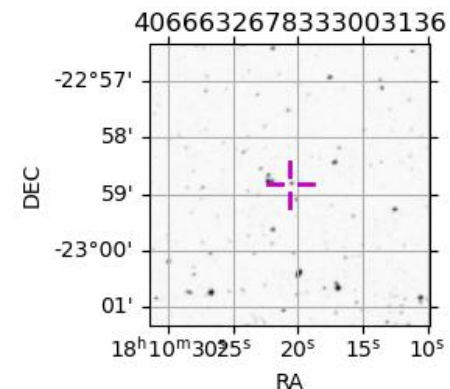

Jupiter 2043-03-31T10:01:03 K8.76 G13.24 Pgt

ICRS Star Coord at Epoch: 18h 10m 20.63433s -22:58:49.74070s

RUWE (>1.4 is poor) : 0.99
 K magnitude : 8.757
 G magnitude : 13.236
 RP magnitude : 12.084
 BP magnitude : 14.649
 DUPflag : 0
 Distance (au) : 5.068
 f0 (km) : 0.00
 g0 (km) : 0.00
 skyplane vel. (km/s) : 9.26
 Sun-Target sep (deg) : 97.61
 Sun-Moon sep (deg) : 19.63
 B (ring opening deg) : -2.45
 PA of pole (deg) : -1.95
 Pole direction: RA (deg): 268.05664
 Dec (deg): 64.49732
 C/A sky separation (") : 19.087
 C/A sky separation (km) : 70159.1
 NAIF SPICE kernels : RAJobs_U111+rgf15.spk

Jupiter 2043-03-31T10:01:03 K8.76 G13.24
 Pgt

Earth
 PIC
 PAL
 KPNO
 MCD
 TEN
 IRTF
 RIO
 ESO
 AAT
 MSO

2043-03-31T10:01:03.0200 α: 18 10 20.6343 δ: -22 58 49.741 C/A ***** PA 359.41 deg v_sky + 9.26 km/s D 05.07 AU
 Credit: Styled after SORA/Lucky Star

Observable events with sun below -5 deg and altitude above 5 deg

Obs	Location	lat	Elon	Target	Observed Events Interval	OEcode
PIC	Pic du Midi	42.9	0.1			Pnn
PAL	Palomar Mt (200")	33.4	243.1	+ +	MAR 31 09:03 - MAR 31 10:47	Pie
PMO	Purple Mtn Obs. Nanking	32.1	118.8			Pnn
KPNO	Kitt Peak Natl Obs	32.0	248.4	+ +	MAR 31 09:03 - MAR 31 10:48	Pie
MCD	McDonald Obs. 2.7m	30.7	256.0	+ +	MAR 31 09:03 - MAR 31 10:49	Pie
TEN	Teide Obs./Tenerife	28.3	343.5			Pnn
IRTF	Mauna Kea/IRTF	19.8	204.5			Pnn
KAV	Kavalur Observatory	12.6	78.8			Pnn
RIO	Rio de Janeiro	-22.9	316.8			Pnn
ESO	European Southern Obs. (3.6m)	-29.3	289.3	+ +	MAR 31 09:42 - MAR 31 10:18	Pie
AAT	Siding Spring (AAT)	-31.3	149.1			Pnn
SAAO	So. Afr. Astro. Obs. (Sutherland)	-32.4	20.8			Pnn
MSO	Mt. Stromlo Observatory	-35.3	149.0			Pnn