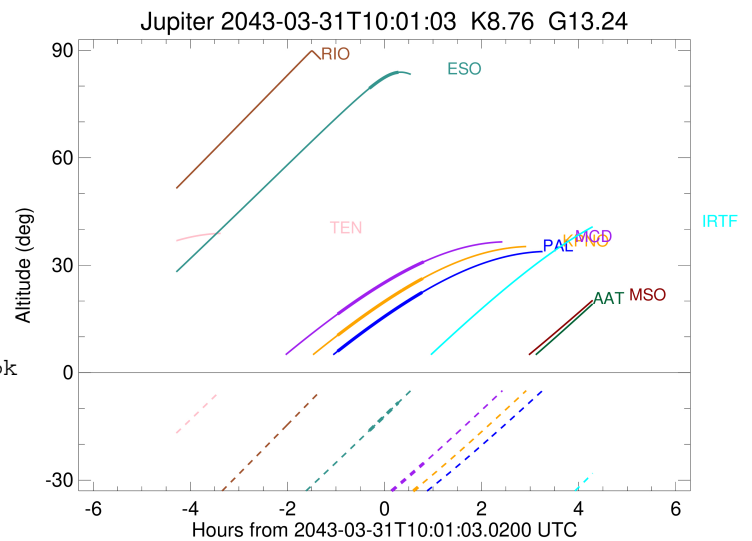

```
target                : Jupiter
target radius (km)   : 71492.00
C/A epoch            : 2043-03-31T09:55:04.350
Event type           : Pgt
: Jupiter occs: geocentric, topocentric
: Not a ringed target
Observer code        : PAL
Location             : Palomar Mt (200")
Latitude (deg)       : 33.35622
E. Longitude (deg)  : 243.13601
Altitude (km)        : 1.706
Gaia source ID       : 4066632678333003136
2Mass ID (if available) : 18102062-2258495
ICRS Star Coord at Epoch: 18h 10m 20.63433s -22:58:49.74070s
RUWE (>1.4 is poor) : 0.99
K magnitude          : 8.757
G magnitude          : 13.236
RP magnitude         : 12.084
BP magnitude         : 14.649
DUPflag             : 0
Distance (au)        : 5.068
f0 (km)              : 0.00
g0 (km)              : 0.00
skyplane vel. (km/s) : 9.26
Sun-Target sep (deg) : 97.61
Sun-Moon sep (deg)  : 19.37
B (ring opening deg) : -2.45
PA of pole (deg)    : -1.95
Pole direction: RA (deg): 268.05664
Dec (deg): 64.49732
C/A sky separation ("): 17.854
C/A sky separation (km): 65627.7
NAIF SPICE kernels  : RAJobs_U111+rgf15.spk
URKALLv1.spk
naif0012.tls
nep097.bsp
nep101.bsp
sat4401.bsp
de440.bsp
earth_720101_070426.bpc
jup365.bsp
urall6.bsp
IAU_SATURN_for_RINGFIT.tpc
pck00010.tpc
earth_200101_990628_predict.bpc
uranus_ringframes_rfrench20220627_v1.tf
neptune_ringframes_rfrench20220702a_v1.tf
earth_flat_IAU.spk
```

x: target alt < 5.0 deg or sun > -5.0 deg

Target	I/E	UTC	alt	alt-sun	radius	lat-geo	lat-geodetic
Jupiter	I	2043-03-31T09:03:07.662	5.97	-48.99	71484.8	-68.68	-71.02
Jupiter	E	2043-03-31T10:47:30.008	22.40	-34.09	71485.3	-64.50	-67.22