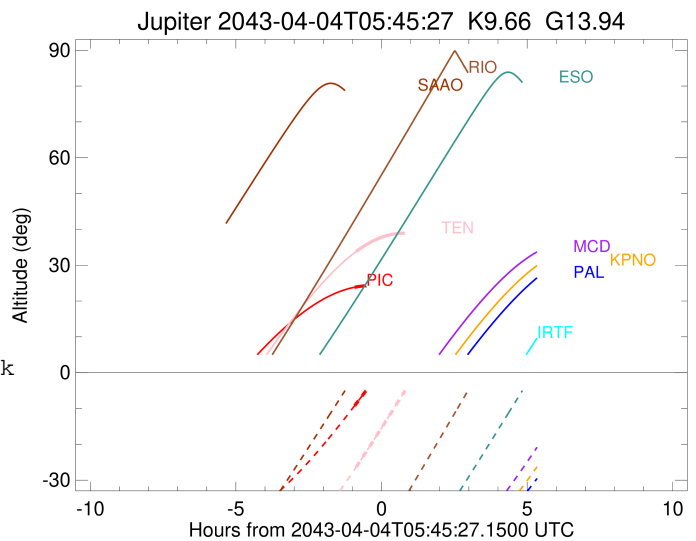

```
target                : Jupiter
target radius (km)   : 71492.00
C/A epoch            : 2043-04-04T05:46:17.820
Event type           : Pt
: Jupiter occs: topocentric, not geocentric
: Not a ringed target
Observer code        : PIC
Location             : Pic du Midi
Latitude (deg)       : 42.93656
E. Longitude (deg)   : 0.14231
Altitude (km)        : 2.890
Gaia source ID       : 4066636118668308352
2Mass ID (if available) : 18111527-2258428
ICRS Star Coord at Epoch: 18h 11m 15.26287s -22:58:42.96433s
RUWE (>1.4 is poor) : 1.03
K magnitude           : 9.657
G magnitude           : 13.944
RP magnitude          : 12.806
BP magnitude          : 15.294
DUPflag              : 0
Distance (au)         : 5.007
f0 (km)               : 0.00
g0 (km)               : 0.00
skyplane vel. (km/s) : 7.44
Sun-Target sep (deg) : 101.17
Sun-Moon sep (deg)   : 28.91
B (ring opening deg) : -2.45
PA of pole (deg)     : -2.05
Pole direction: RA (deg): 268.05664
Dec (deg): 64.49732
C/A sky separation (") : 18.528
C/A sky separation (km) : 67284.2
NAIF SPICE kernels   : RAJobs_U111+rgf15.spk
URKALLv1.spk
naif0012.tls
nep097.bsp
nep101.bsp
sat4401.bsp
de440.bsp
earth_720101_070426.bpc
jup365.bsp
urall6.bsp
IAU_SATURN_for_RINGFIT.tpc
pck00010.tpc
earth_200101_990628_predict.bpc
uranus_ringframes_rfrench20220627_v1.tf
neptune_ringframes_rfrench20220702a_v1.tf
earth_flat_IAU.spk
```

x: target alt < 5.0 deg or sun > -5.0 deg

Target	I/E	UTC	alt	alt-sun	radius	lat-geo	lat-geodetic
Jupiter	I	2043-04-04T04:50:02.330	23.84	-9.23	71484.6	-71.59	-73.65
Jupiter	E	2043-04-04T06:42:38.932	21.79	11.23x	71484.8	-68.90	-71.23