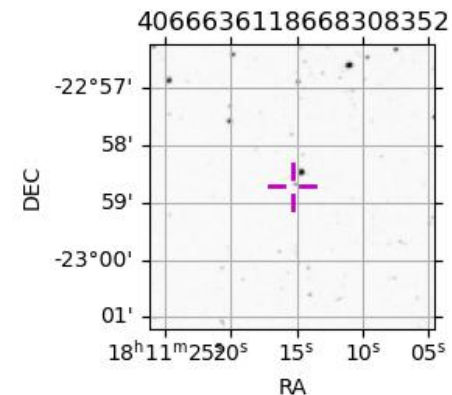

2043-04-04T05:45:27.1500 α: 18 11 15.26287 δ: -22 58 42.964 C/A ***** PA 359.45 deg v_sky + 7.44 km/s D 05.01 AU
Credit: Styled after SORA/Lucky Star

Observable events with sun below -5 deg and altitude above 5 deg

Obs	Location	lat	Elon	Target	Observed Events Interval	OCode
PIC	Pic du Midi	42.9	0.1	+	APR 04 04:50 - APR 04 04:50	Pin
PAL	Palomar Mt (200")	33.4	243.1			Pnn
PMO	Purple Mtn Obs. Nanking	32.1	118.8			Pnn
KPNO	Kitt Peak Natl Obs	32.0	248.4			Pnn
MCD	McDonald Obs. 2.7m	30.7	256.0			Pnn
TEN	Teide Obs./Tenerife	28.3	343.5	+	APR 04 04:53 - APR 04 04:53	Pin
IRTF	Mauna Kea/IRTF	19.8	204.5			Pnn
KAV	Kavalur Observatory	12.6	78.8			Pnn
RIO	Rio de Janeiro	-22.9	316.8			Pnn
ESO	European Southern Obs. (3.6m)	-29.3	289.3			Pnn
AAT	Siding Spring (AAT)	-31.3	149.1			Pnn
SAAO	So. Afr. Astro. Obs. (Sutherland)	-32.4	20.8			Pnn
MSO	Mt. Stromlo Observatory	-35.3	149.0			Pnn