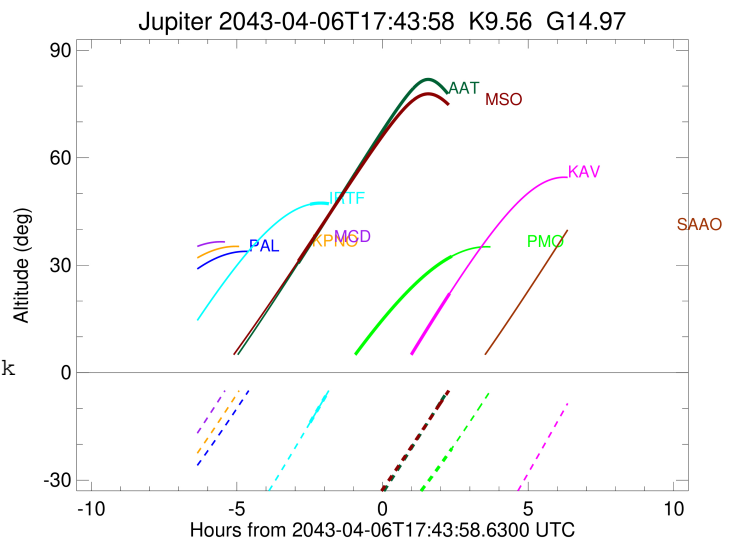

```
target                : Jupiter
target radius (km)   : 71492.00
C/A epoch            : 2043-04-06T17:29:26.500
Event type          : Pgt
: Jupiter occs: geocentric, topocentric
: Not a ringed target
Observer code       : PMO
Location            : Purple Mtn Obs. Nanking
Latitude (deg)      : 32.06667
E. Longitude (deg)  : 118.82089
Altitude (km)       : 0.364
Gaia source ID      : 4066623955319957888
2Mass ID (if available) : 18114481-2258076
ICRS Star Coord at Epoch: 18h 11m 44.80678s -22:58:07.73523s
RUWE (>1.4 is poor) : 1.00
K magnitude          : 9.564
G magnitude          : 14.966
RP magnitude         : 13.675
BP magnitude         : 16.858
DUPflag             : 0
Distance (au)        : 4.968
f0 (km)              : 0.00
g0 (km)              : 0.00
skyplane vel. (km/s) : 6.25
Sun-Target sep (deg) : 103.52
Sun-Moon sep (deg)  : 62.42
B (ring opening deg) : -2.45
PA of pole (deg)    : -2.10
Pole direction: RA (deg): 268.05664
Dec (deg): 64.49732
C/A sky separation (") : 12.474
C/A sky separation (km) : 44942.9
NAIF SPICE kernels  : RAJobs_U111+rgf15.spk
URKALLv1.spk
naif0012.tls
nep097.bsp
nep101.bsp
sat4401.bsp
de440.bsp
earth_720101_070426.bpc
jup365.bsp
urall6.bsp
IAU_SATURN_for_RINGFIT.tpc
pck00010.tpc
earth_200101_990628_predict.bpc
uranus_ringframes_rfrench20220627_v1.tf
neptune_ringframes_rfrench20220702a_v1.tf
earth_flat_IAU.spk
```

x: target alt < 5.0 deg or sun > -5.0 deg

Target	I/E	UTC	alt	alt-sun	radius	lat-geo	lat-geodetic
Jupiter	I	2043-04-06T14:59:19.660	-16.01x	-48.29	71489.2	35.97	39.60
Jupiter	E	2043-04-06T20:06:47.489	32.49	-21.17	71488.4	41.36	45.07