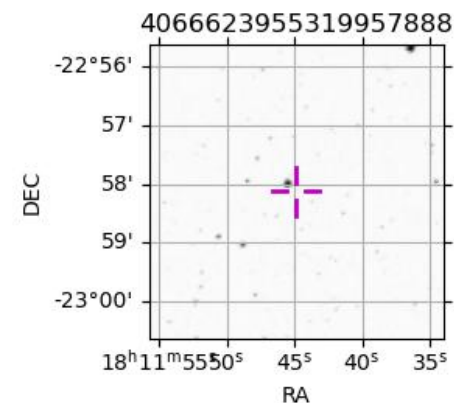

2043-04-06T17:43:58.6300 α: 18 11 44.8068 δ: -22 58 07.735 C/A ***** PA 179.49 deg v_sky + 6.25 km/s D 04.97 AU
Credit: Styled after SORA/Lucky Star

Observable events with sun below -5 deg and altitude above 5 deg

Obs	Location	lat	Elon	Target	Observed Events Interval	OCode
PIC	Pic du Midi	42.9	0.1			Pnn
PAL	Palomar Mt (200")	33.4	243.1			Pnn
PMO	Purple Mtn Obs. Nanking	32.1	118.8	+	APR 06 20:06 - APR 06 20:06	Pne
KPNO	Kitt Peak Natl Obs	32.0	248.4			Pnn
MCD	McDonald Obs. 2.7m	30.7	256.0			Pnn
TEN	Teide Obs./Tenerife	28.3	343.5			Pnn
IRTF	Mauna Kea/IRTF	19.8	204.5	+	APR 06 15:14 - APR 06 15:14	Pin
KAV	Kavalur Observatory	12.6	78.8	+	APR 06 20:02 - APR 06 20:02	Pne
RIO	Rio de Janeiro	-22.9	316.8			Pnn
ESO	European Southern Obs. (3.6m)	-29.3	289.3			Pnn
AAT	Siding Spring (AAT)	-31.3	149.1	+	APR 06 14:50 - APR 06 14:50	Pin
SAAO	So. Afr. Astro. Obs. (Sutherland)	-32.4	20.8			Pnn
MSO	Mt. Stromlo Observatory	-35.3	149.0	+	APR 06 14:50 - APR 06 14:50	Pin