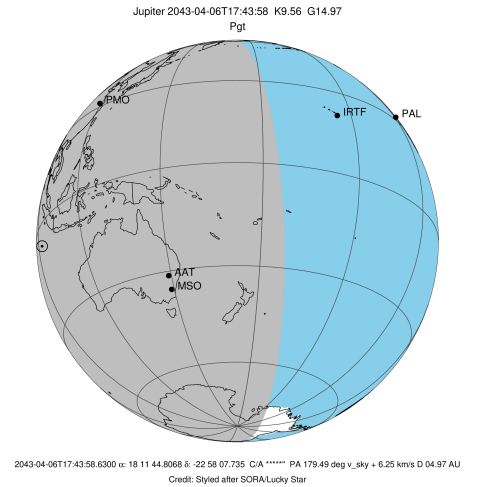

```
target                : Jupiter
target radius (km)   : 71492.00
C/A epoch            : 2043-04-06T17:29:26.500
Event type          : Pgt
: Jupiter occs: geocentric, topocentric
: Not a ringed target
Observer code       : PMO
Location            : Purple Mtn Obs. Nanking
Latitude (deg)      : 32.06667
E. Longitude (deg)  : 118.82089
Altitude (km)       : 0.364
Gaia source ID      : 4066623955319957888
2Mass ID (if available) : 18114481-2258076
ICRS Star Coord at Epoch: 18h 11m 44.80678s -22:58:07.73523s
RUWE (>1.4 is poor) : 1.00
K magnitude          : 9.564
G magnitude          : 14.966
RP magnitude         : 13.675
BP magnitude         : 16.858
DUPflag             : 0
Distance (au)        : 4.968
f0 (km)              : 0.00
g0 (km)              : 0.00
skyplane vel. (km/s) : 6.25
Sun-Target sep (deg) : 103.52
Sun-Moon sep (deg)  : 62.42
B (ring opening deg) : -2.45
PA of pole (deg)    : -2.10
Pole direction: RA (deg): 268.05664
Dec (deg): 64.49732
C/A sky separation (") : 12.474
C/A sky separation (km) : 44942.9
NAIF SPICE kernels  : RAJobs_U111+rgf15.spk
URKALLv1.spk
naif0012.tls
nep097.bsp
nep101.bsp
sat4401.bsp
de440.bsp
earth_720101_070426.bpc
jup365.bsp
urall6.bsp
IAU_SATURN_for_RINGFIT.tpc
pck00010.tpc
earth_200101_990628_predict.bpc
uranus_ringframes_rfrench20220627_v1.tf
neptune_ringframes_rfrench20220702a_v1.tf
earth_flat_IAU.spk
```

x: target alt < 5.0 deg or sun > -5.0 deg

Target	I/E	UTC	alt	alt-sun	radius	lat-geo	lat-geodetic
Jupiter	I	2043-04-06T14:59:19.660	-16.01x	-48.29	71489.2	35.97	39.60
Jupiter	E	2043-04-06T20:06:47.489	32.49	-21.17	71488.4	41.36	45.07