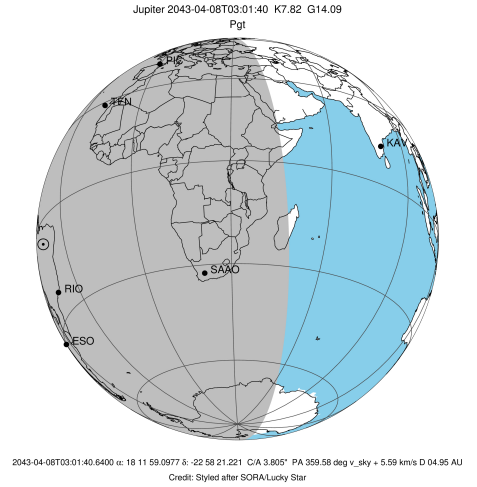

```
target                : Jupiter
target radius (km)   : 71492.00
C/A epoch            : 2043-04-08T03:15:13.330
Event type           : Pgt
: Jupiter occs: geocentric, topocentric
: Not a ringed target
Observer code        : KAV
Location             : Kavalur Observatory
Latitude (deg)       : 12.57556
E. Longitude (deg)  : 78.83167
Altitude (km)       : 0.722
Gaia source ID      : 4066625157910770816
2Mass ID (if available) : 18115910-2258211
ICRS Star Coord at Epoch: 18h 11m 59.09772s -22:58:21.22068s
RUWE (>1.4 is poor) : 0.92
K magnitude          : 7.822
G magnitude          : 14.092
RP magnitude         : 12.700
BP magnitude         : 16.476
DUPflag             : 0
Distance (au)       : 4.946
f0 (km)              : 0.00
g0 (km)              : 0.00
skyplane vel. (km/s) : 5.59
Sun-Target sep (deg) : 104.83
Sun-Moon sep (deg)  : 82.10
B (ring opening deg) : -2.45
PA of pole (deg)    : -2.13
Pole direction: RA (deg): 268.05664
Dec (deg): 64.49732
C/A sky separation ("): 3.025
C/A sky separation (km): 10850.1
NAIF SPICE kernels  : RAJobs_U111+rgf15.spk
URKALLv1.spk
naif0012.tls
nep097.bsp
nep101.bsp
sat4401.bsp
de440.bsp
earth_720101_070426.bpc
jup365.bsp
urall6.bsp
IAU_SATURN_for_RINGFIT.tpc
pck00010.tpc
earth_200101_990628_predict.bpc
uranus_ringframes_rfrench20220627_v1.tf
neptune_ringframes_rfrench20220702a_v1.tf
earth_flat_IAU.spk
```

x: target alt < 5.0 deg or sun > -5.0 deg

Target	I/E	UTC	alt	alt-sun	radius	lat-geo	lat-geodetic
Jupiter	I	2043-04-07T23:29:55.650	54.03	-16.96	71491.8	-9.67	-11.02
Jupiter	E	2043-04-08T06:51:05.180	-17.94x	84.58x	71491.8	-8.77	-10.00