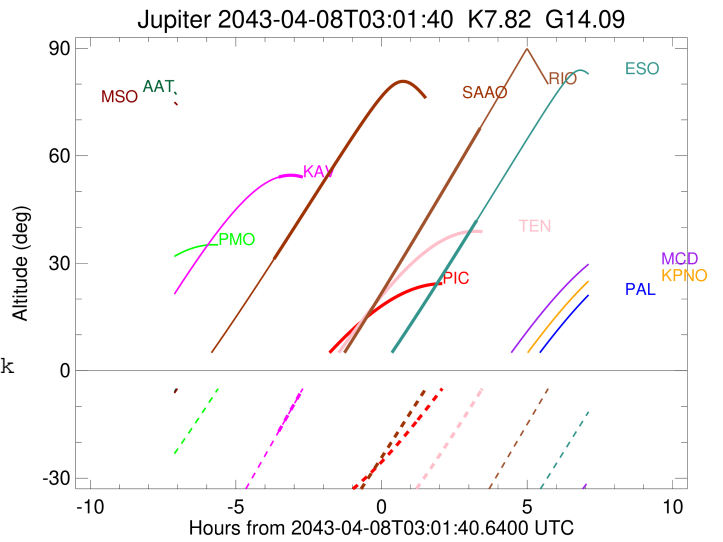

```
target                : Jupiter
target radius (km)   : 71492.00
C/A epoch            : 2043-04-08T03:15:13.330
Event type           : Pgt
: Jupiter occs: geocentric, topocentric
: Not a ringed target
Observer code        : KAV
Location             : Kavalur Observatory
Latitude (deg)       : 12.57556
E. Longitude (deg)  : 78.83167
Altitude (km)       : 0.722
Gaia source ID      : 4066625157910770816
2Mass ID (if available) : 18115910-2258211
ICRS Star Coord at Epoch: 18h 11m 59.09772s -22:58:21.22068s
RUWE (>1.4 is poor) : 0.92
K magnitude          : 7.822
G magnitude          : 14.092
RP magnitude         : 12.700
BP magnitude         : 16.476
DUPflag             : 0
Distance (au)       : 4.946
f0 (km)              : 0.00
g0 (km)              : 0.00
skyplane vel. (km/s) : 5.59
Sun-Target sep (deg) : 104.83
Sun-Moon sep (deg)  : 82.10
B (ring opening deg) : -2.45
PA of pole (deg)    : -2.13
Pole direction: RA (deg): 268.05664
Dec (deg): 64.49732
C/A sky separation ("): 3.025
C/A sky separation (km): 10850.1
NAIF SPICE kernels  : RAJobs_U111+rgf15.spk
URKALLv1.spk
naif0012.tls
nep097.bsp
nep101.bsp
sat4401.bsp
de440.bsp
earth_720101_070426.bpc
jup365.bsp
urall6.bsp
IAU_SATURN_for_RINGFIT.tpc
pck00010.tpc
earth_200101_990628_predict.bpc
uranus_ringframes_rfrench20220627_v1.tf
neptune_ringframes_rfrench20220702a_v1.tf
earth_flat_IAU.spk
```

x: target alt < 5.0 deg or sun > -5.0 deg

Target	I/E	UTC	alt	alt-sun	radius	lat-geo	lat-geodetic
Jupiter	I	2043-04-07T23:29:55.650	54.03	-16.96	71491.8	-9.67	-11.02
Jupiter	E	2043-04-08T06:51:05.180	-17.94x	84.58x	71491.8	-8.77	-10.00