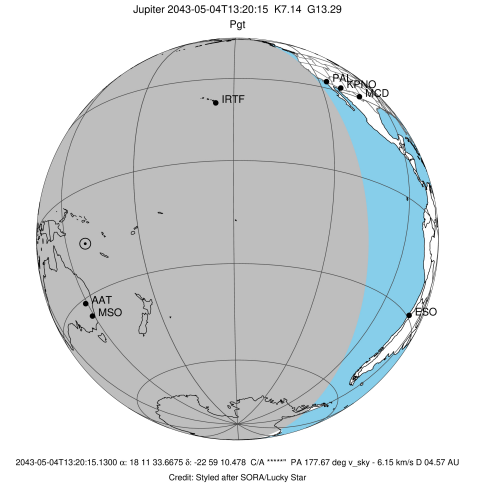

```
target                : Jupiter
target radius (km)   : 71492.00
C/A epoch            : 2043-05-04T13:29:44.850
Event type          : Pgt
                    : Jupiter occs: geocentric, topocentric
                    : Not a ringed target
Observer code       : AAT
Location            : Siding Spring (AAT)
Latitude (deg)      : -31.27703
E. Longitude (deg)  : 149.06608
Altitude (km)       : 1.164
Gaia source ID      : 4066624195838810752
2Mass ID (if available) : 18113367-2259105
ICRS Star Coord at Epoch: 18h 11m 33.66751s -22:59:10.47778s
RUWE (>1.4 is poor) : 0.93
K magnitude          : 7.140
G magnitude          : 13.288
RP magnitude         : 11.895
BP magnitude         : 15.707
DUPflag             : 0
Distance (au)       : 4.569
f0 (km)              : 0.00
g0 (km)              : 0.00
skyplane vel. (km/s) : -6.15
Sun-Target sep (deg) : 130.73
Sun-Moon sep (deg)  : 68.58
B (ring opening deg) : -2.44
PA of pole (deg)    : -2.08
Pole direction: RA (deg): 268.05666
Dec (deg): 64.49732
C/A sky separation ("): 19.862
C/A sky separation (km): 65816.4
NAIF SPICE kernels  : RAJobs_U111+rgf15.spk
URKALLv1.spk
naif0012.tls
nep097.bsp
nep101.bsp
sat4401.bsp
de440.bsp
earth_720101_070426.bpc
jup365.bsp
urall6.bsp
IAU_SATURN_for_RINGFIT.tpc
pck00010.tpc
earth_200101_990628_predict.bpc
uranus_ringframes_rfrench20220627_v1.tf
neptune_ringframes_rfrench20220702a_v1.tf
earth_flat_IAU.spk
```

x: target alt < 5.0 deg or sun > -5.0 deg

Target	I/E	UTC	alt	alt-sun	radius	lat-geo	lat-geodetic
Jupiter	I	2043-05-04T12:15:23.474	21.17	-61.71	71485.3	65.41	68.05
Jupiter	E	2043-05-04T14:42:43.131	52.47	-72.13	71485.0	68.11	70.51