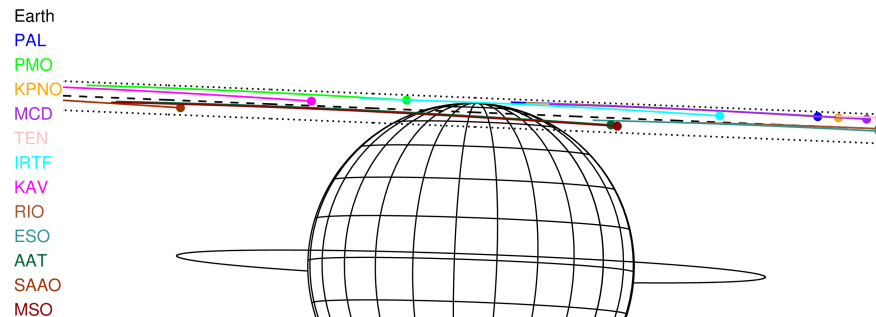

target : Jupiter
target radius (km) : 71492.00
C/A epoch : 2043-05-04T13:20:15.130
Event type : Pgt
: Jupiter occs: geocentric, topocentric
: Not a ringed target
Gaia source ID : 4066624195838810752
2Mass ID (if available) : 18113367-2259105

Jupiter 2043-05-04T13:20:15 K7.14 G13.29 Pgt

ICRS Star Coord at Epoch: 18h 11m 33.66751s -22:59:10.47778s

RUWE (>1.4 is poor) : 0.93
K magnitude : 7.140
G magnitude : 13.288
RP magnitude : 11.895
BP magnitude : 15.707
DUPflag : 0
Distance (au) : 4.569
f0 (km) : 0.00
g0 (km) : 0.00
skyplane vel. (km/s) : -6.15
Sun-Target sep (deg) : 130.73
Sun-Moon sep (deg) : 67.80
B (ring opening deg) : -2.44
PA of pole (deg) : -2.08
Pole direction: RA (deg): 268.05666
Dec (deg): 64.49732
C/A sky separation (") : 20.383
C/A sky separation (km) : 67545.5
NAIF SPICE kernels : RAJobs_U111+rgf15.spk

Observable events with sun below -5 deg and altitude above 5 deg

Obs	Location	lat	Elon	Target	Observed Events Interval	OEcode
PIC	Pic du Midi	42.9	0.1			Pnn
PAL	Palomar Mt (200")	33.4	243.1			Pnn
PMO	Purple Mtn Obs. Nanking	32.1	118.8			Pnn
KPNO	Kitt Peak Natl Obs	32.0	248.4			Pnn
MCD	McDonald Obs. 2.7m	30.7	256.0			Pnn
TEN	Teide Obs./Tenerife	28.3	343.5			Pnn
IRTF	Mauna Kea/IRTF	19.8	204.5			Pnn
KAV	Kavalur Observatory	12.6	78.8			Pnn
RIO	Rio de Janeiro	-22.9	316.8			Pnn
ESO	European Southern Obs. (3.6m)	-29.3	289.3			Pnn
AAT	Siding Spring (AAT)	-31.3	149.1	+ +	MAY 04 12:15 - MAY 04 14:42	Pie
SAAO	So. Afr. Astro. Obs. (Sutherland)	-32.4	20.8			Pnn
MSO	Mt. Stromlo Observatory	-35.3	149.0	+ +	MAY 04 12:12 - MAY 04 14:44	Pie