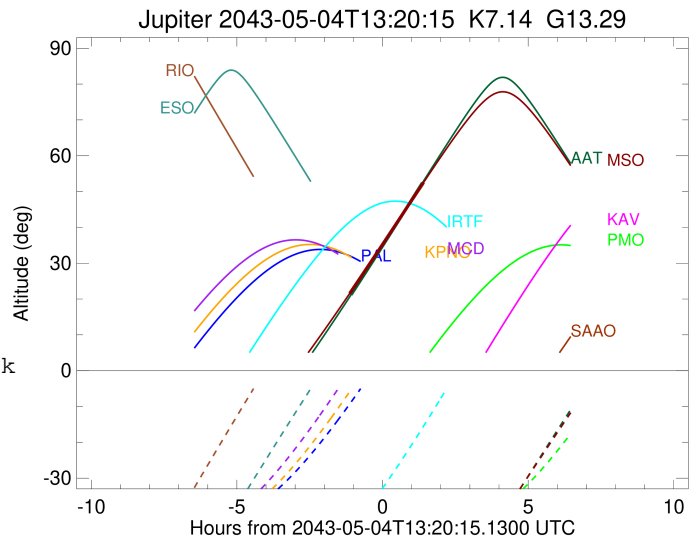

```
target                : Jupiter
target radius (km)   : 71492.00
C/A epoch            : 2043-05-04T13:29:44.850
Event type          : Pgt
                    : Jupiter occs: geocentric, topocentric
                    : Not a ringed target
Observer code       : AAT
Location            : Siding Spring (AAT)
Latitude (deg)      : -31.27703
E. Longitude (deg)  : 149.06608
Altitude (km)       : 1.164
Gaia source ID      : 4066624195838810752
2Mass ID (if available) : 18113367-2259105
ICRS Star Coord at Epoch: 18h 11m 33.66751s -22:59:10.47778s
RUWE (>1.4 is poor) : 0.93
K magnitude          : 7.140
G magnitude          : 13.288
RP magnitude         : 11.895
BP magnitude         : 15.707
DUPflag             : 0
Distance (au)       : 4.569
f0 (km)              : 0.00
g0 (km)              : 0.00
skyplane vel. (km/s) : -6.15
Sun-Target sep (deg) : 130.73
Sun-Moon sep (deg)  : 68.58
B (ring opening deg) : -2.44
PA of pole (deg)    : -2.08
Pole direction: RA (deg): 268.05666
Dec (deg): 64.49732
C/A sky separation ("): 19.862
C/A sky separation (km): 65816.4
NAIF SPICE kernels  : RAJobs_U111+rgf15.spk
URKALLv1.spk
naif0012.tls
nep097.bsp
nep101.bsp
sat4401.bsp
de440.bsp
earth_720101_070426.bpc
jup365.bsp
urall6.bsp
IAU_SATURN_for_RINGFIT.tpc
pck00010.tpc
earth_200101_990628_predict.bpc
uranus_ringframes_rfrench20220627_v1.tf
neptune_ringframes_rfrench20220702a_v1.tf
earth_flat_IAU.spk
```

x: target alt < 5.0 deg or sun > -5.0 deg

Target	I/E	UTC	alt	alt-sun	radius	lat-geo	lat-geodetic
Jupiter	I	2043-05-04T12:15:23.474	21.17	-61.71	71485.3	65.41	68.05
Jupiter	E	2043-05-04T14:42:43.131	52.47	-72.13	71485.0	68.11	70.51