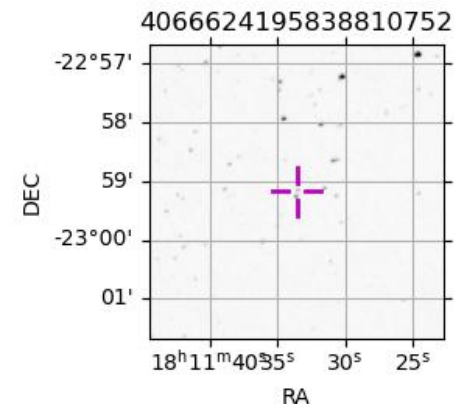

Observable events with sun below -5 deg and altitude above 5 deg

Obs	Location	lat	Elon	Target	Observed Events Interval	OEcode
PIC	Pic du Midi	42.9	0.1			Pnn
PAL	Palomar Mt (200")	33.4	243.1			Pnn
PMO	Purple Mtn Obs. Nanking	32.1	118.8			Pnn
KPNO	Kitt Peak Natl Obs	32.0	248.4			Pnn
MCD	McDonald Obs. 2.7m	30.7	256.0			Pnn
TEN	Teide Obs./Tenerife	28.3	343.5			Pnn
IRTF	Mauna Kea/IRTF	19.8	204.5			Pnn
KAV	Kavalur Observatory	12.6	78.8			Pnn
RIO	Rio de Janeiro	-22.9	316.8			Pnn
ESO	European Southern Obs. (3.6m)	-29.3	289.3			Pnn
AAT	Siding Spring (AAT)	-31.3	149.1	+ +	MAY 04 12:15 - MAY 04 14:42	Pie
SAAO	So. Afr. Astro. Obs. (Sutherland)	-32.4	20.8			Pnn
MSO	Mt. Stromlo Observatory	-35.3	149.0	+ +	MAY 04 12:12 - MAY 04 14:44	Pie