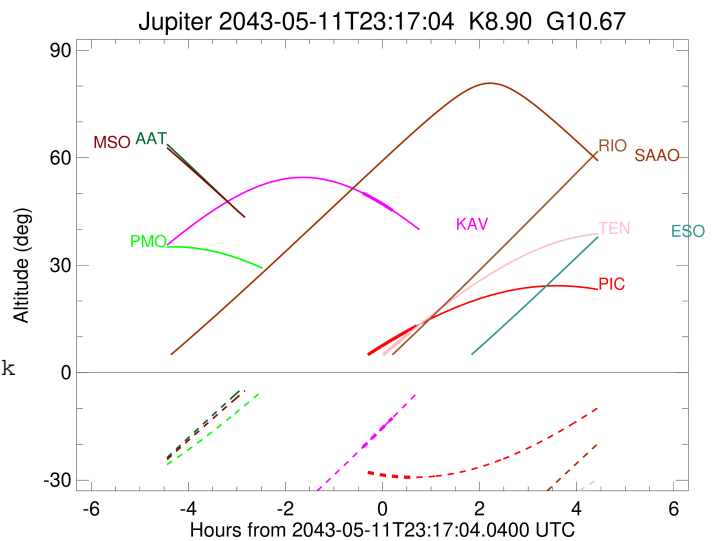

```
target                : Jupiter
target radius (km)   : 71492.00
C/A epoch            : 2043-05-11T23:24:55.670
Event type           : Pt
: Jupiter occs: topocentric, not geocentric
: Not a ringed target
Observer code        : PIC
Location             : Pic du Midi
Latitude (deg)       : 42.93656
E. Longitude (deg)   : 0.14231
Altitude (km)        : 2.890
Gaia source ID       : 4066539292907957376
2Mass ID (if available) : 18094677-2300445
ICRS Star Coord at Epoch: 18h 09m 46.71590s -23:00:48.17082s
RUWE (>1.4 is poor) : 0.74
K magnitude           : 8.902
G magnitude           : 10.673
RP magnitude         : 10.077
BP magnitude         : 11.097
DUPflag              : 0
Distance (au)        : 4.483
f0 (km)              : 0.00
g0 (km)              : 0.00
skyplane vel. (km/s) : -8.95
Sun-Target sep (deg) : 138.32
Sun-Moon sep (deg)   : 174.75
B (ring opening deg) : -2.42
PA of pole (deg)     : -1.89
Pole direction: RA (deg): 268.05666
Dec (deg): 64.49732
C/A sky separation ("): 21.195
C/A sky separation (km): 68907.0
NAIF SPICE kernels   : RAJobs_U111+rgf15.spk
URKALLv1.spk
naif0012.tls
nep097.bsp
nep101.bsp
sat4401.bsp
de440.bsp
earth_720101_070426.bpc
jup365.bsp
urall6.bsp
IAU_SATURN_for_RINGFIT.tpc
pck00010.tpc
earth_200101_990628_predict.bpc
uranus_ringframes_rfrench20220627_v1.tf
neptune_ringframes_rfrench20220702a_v1.tf
earth_flat_IAU.spk
```

x: target alt < 5.0 deg or sun > -5.0 deg

Target	I/E	UTC	alt	alt-sun	radius	lat-geo	lat-geodetic
Jupiter	I	2043-05-11T22:50:19.441	3.74x	-27.37	71484.5	-75.09	-76.79
Jupiter	E	2043-05-11T23:59:20.600	13.04	-29.19	71484.6	-73.77	-75.61