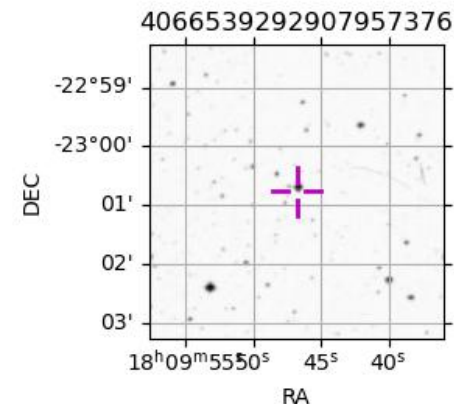

2043-05-11T23:17:04.0400 α: 18 09 46.7159 δ: -23 00 48.171 C/A ***** PA 358.05 deg v_sky - 8.95 km/s D 04.48 AU
Credit: Styled after SORA/Lucky Star

Observable events with sun below -5 deg and altitude above 5 deg

Obs	Location	lat	Elon	Target	Observed Events Interval	OEncode
PIC	Pic du Midi	42.9	0.1	+	MAY 11 23:59 - MAY 11 23:59	Pne
PAL	Palomar Mt (200")	33.4	243.1			Pnn
PMO	Purple Mtn Obs. Nanking	32.1	118.8			Pnn
KPNO	Kitt Peak Natl Obs	32.0	248.4			Pnn
MCD	McDonald Obs. 2.7m	30.7	256.0			Pnn
TEN	Teide Obs./Tenerife	28.3	343.5	+	MAY 11 23:51 - MAY 11 23:51	Pne
IRTF	Mauna Kea/IRTF	19.8	204.5			Pnn
KAV	Kavalur Observatory	12.6	78.8	+ +	MAY 11 22:52 - MAY 11 23:29	Pie
RIO	Rio de Janeiro	-22.9	316.8			Pnn
ESO	European Southern Obs. (3.6m)	-29.3	289.3			Pnn
AAT	Siding Spring (AAT)	-31.3	149.1			Pnn
SAAO	So. Afr. Astro. Obs. (Sutherland)	-32.4	20.8			Pnn
MSO	Mt. Stromlo Observatory	-35.3	149.0			Pnn