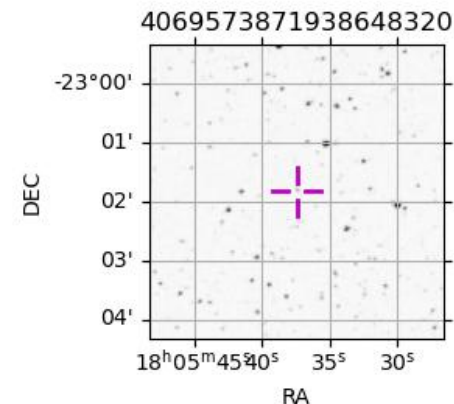

Credit: Styled after SORA/Lucky Star

Observable events with sun below -5 deg and altitude above 5 deg

Obs	Location	lat	Elon	Target	Observed Events Interval	OCode
PIC	Pic du Midi	42.9	0.1			Pnn
PAL	Palomar Mt (200")	33.4	243.1			Pnn
PMO	Purple Mtn Obs. Nanking	32.1	118.8	+ +	MAY 23 16:35 - MAY 23 18:33	Pie
KPNO	Kitt Peak Natl Obs	32.0	248.4			Pnn
MCD	McDonald Obs. 2.7m	30.7	256.0			Pnn
TEN	Teide Obs./Tenerife	28.3	343.5			Pnn
IRTF	Mauna Kea/IRTF	19.8	204.5			Pnn
KAV	Kavalur Observatory	12.6	78.8	+ +	MAY 23 16:36 - MAY 23 18:41	Pie
RIO	Rio de Janeiro	-22.9	316.8			Pnn
ESO	European Southern Obs. (3.6m)	-29.3	289.3			Pnn
AAT	Siding Spring (AAT)	-31.3	149.1	+ +	MAY 23 16:23 - MAY 23 18:38	Pie
SAAO	So. Afr. Astro. Obs. (Sutherland)	-32.4	20.8	+ +	MAY 23 18:52 - MAY 23 18:52	Pne
MSO	Mt. Stromlo Observatory	-35.3	149.0	+ +	MAY 23 16:23 - MAY 23 18:39	Pie