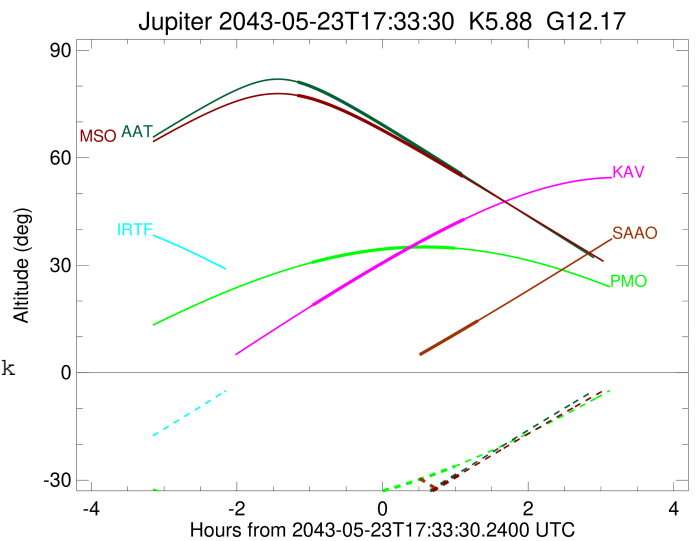

```
target                : Jupiter
target radius (km)   : 71492.00
C/A epoch            : 2043-05-23T17:34:17.280
Event type          : Pgt
: Jupiter occs: geocentric, topocentric
: Not a ringed target
Observer code       : PMO
Location            : Purple Mtn Obs. Nanking
Latitude (deg)      : 32.06667
E. Longitude (deg)  : 118.82089
Altitude (km)       : 0.364
Gaia source ID      : 4069573871938648320
2Mass ID (if available) : 18053749-2301497
ICRS Star Coord at Epoch: 18h 05m 37.49681s -23:01:49.83575s
RUWE (>1.4 is poor) : 1.08
K magnitude          : 5.876
G magnitude          : 12.169
RP magnitude         : 10.655
BP magnitude         : 15.431
DUPflag             : 0
Distance (au)       : 4.370
f0 (km)              : 0.00
g0 (km)              : 0.00
skyplane vel. (km/s) : -12.59
Sun-Target sep (deg) : 150.60
Sun-Moon sep (deg)  : 32.73
B (ring opening deg) : -2.43
PA of pole (deg)    : -1.44
Pole direction: RA (deg): 268.05667
Dec (deg): 64.49732
C/A sky separation (" ) : 17.310
C/A sky separation (km) : 54866.5
NAIF SPICE kernels  : RAJobs_U111+rgf15.spk
URKALLv1.spk
naif0012.tls
nep097.bsp
nep101.bsp
sat4401.bsp
de440.bsp
earth_720101_070426.bpc
jup365.bsp
urall6.bsp
IAU_SATURN_for_RINGFIT.tpc
pck00010.tpc
earth_200101_990628_predict.bpc
uranus_ringframes_rfrench20220627_v1.tf
neptune_ringframes_rfrench20220702a_v1.tf
earth_flat_IAU.spk
```

x: target alt < 5.0 deg or sun > -5.0 deg

Target	I/E	UTC	alt	alt-sun	radius	lat-geo	lat-geodetic
Jupiter	I	2043-05-23T16:35:17.215	30.76	-36.84	71487.3	49.95	53.54
Jupiter	E	2043-05-23T18:33:10.995	34.74	-26.11	71487.3	50.01	53.59