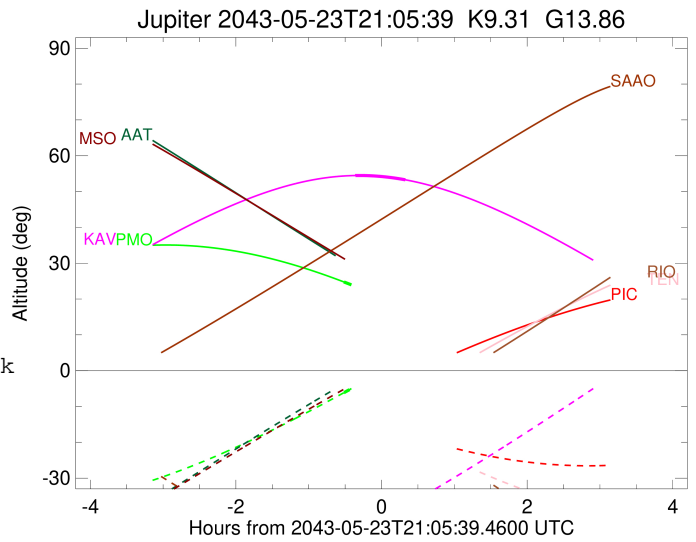

```
target                : Jupiter
target radius (km)   : 71492.00
C/A epoch             : 2043-05-23T20:59:48.010
Event type            : Pt
: Jupiter occs: topocentric, not geocentric
: Not a ringed target
Observer code         : PMO
Location              : Purple Mtn Obs. Nanking
Latitude (deg)        : 32.06667
E. Longitude (deg)    : 118.82089
Altitude (km)         : 0.364
Gaia source ID        : 4069573738815595904
2Mass ID (if available) : 18053389-2302296
ICRS Star Coord at Epoch: 18h 05m 33.89773s -23:02:29.88447s
RUWE (>1.4 is poor) : 0.94
K magnitude           : 9.310
G magnitude           : 13.861
RP magnitude          : 12.633
BP magnitude          : 15.213
DUPflag              : 0
Distance (au)         : 4.369
f0 (km)               : 0.00
g0 (km)               : 0.00
skyplane vel. (km/s) : -12.63
Sun-Target sep (deg)  : 150.76
Sun-Moon sep (deg)    : 31.42
B (ring opening deg) : -2.42
PA of pole (deg)     : -1.44
Pole direction: RA (deg): 268.05667
Dec (deg): 64.49732
C/A sky separation (") : 21.708
C/A sky separation (km) : 68791.1
NAIF SPICE kernels    : RAJobs_U111+rgf15.spk
URKALLv1.spk
naif0012.tls
nep097.bsp
nep101.bsp
sat4401.bsp
de440.bsp
earth_720101_070426.bpc
jup365.bsp
urall6.bsp
IAU_SATURN_for_RINGFIT.tpc
pck00010.tpc
earth_200101_990628_predict.bpc
uranus_ringframes_rfrench20220627_v1.tf
neptune_ringframes_rfrench20220702a_v1.tf
earth_flat_IAU.spk
```

x: target alt < 5.0 deg or sun > -5.0 deg

Target	I/E	UTC	alt	alt-sun	radius	lat-geo	lat-geodetic
Jupiter	I	2043-05-23T20:34:47.211	24.75	-6.13	71484.6	-73.56	-75.42
Jupiter	E	2043-05-23T21:24:51.939	17.56	3.46x	71484.5	-74.57	-76.33