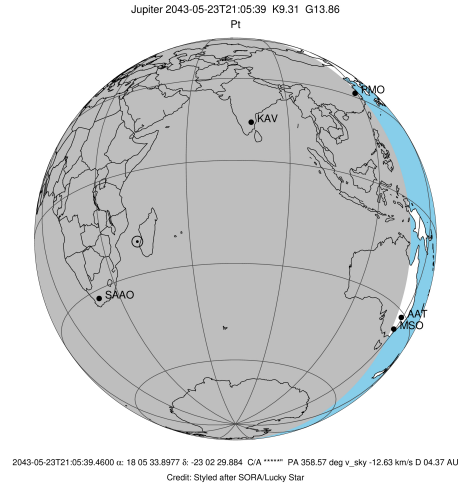

```
target                : Jupiter
target radius (km)   : 71492.00
C/A epoch             : 2043-05-23T20:59:48.010
Event type            : Pt
: Jupiter occs: topocentric, not geocentric
: Not a ringed target
Observer code         : PMO
Location              : Purple Mtn Obs. Nanking
Latitude (deg)        : 32.06667
E. Longitude (deg)    : 118.82089
Altitude (km)         : 0.364
Gaia source ID        : 4069573738815595904
2Mass ID (if available) : 18053389-2302296
ICRS Star Coord at Epoch: 18h 05m 33.89773s -23:02:29.88447s
RUWE (>1.4 is poor) : 0.94
K magnitude           : 9.310
G magnitude           : 13.861
RP magnitude          : 12.633
BP magnitude          : 15.213
DUPflag              : 0
Distance (au)         : 4.369
f0 (km)               : 0.00
g0 (km)               : 0.00
skyplane vel. (km/s) : -12.63
Sun-Target sep (deg)  : 150.76
Sun-Moon sep (deg)    : 31.42
B (ring opening deg) : -2.42
PA of pole (deg)     : -1.44
Pole direction: RA (deg): 268.05667
Dec (deg): 64.49732
C/A sky separation (") : 21.708
C/A sky separation (km) : 68791.1
NAIF SPICE kernels    : RAJobs_U111+rgf15.spk
URKALLv1.spk
naif0012.tls
nep097.bsp
nep101.bsp
sat4401.bsp
de440.bsp
earth_720101_070426.bpc
jup365.bsp
urall6.bsp
IAU_SATURN_for_RINGFIT.tpc
pck00010.tpc
earth_200101_990628_predict.bpc
uranus_ringframes_rfrench20220627_v1.tf
neptune_ringframes_rfrench20220702a_v1.tf
earth_flat_IAU.spk
```

x: target alt < 5.0 deg or sun > -5.0 deg

Target	I/E	UTC	alt	alt-sun	radius	lat-geo	lat-geodetic
Jupiter	I	2043-05-23T20:34:47.211	24.75	-6.13	71484.6	-73.56	-75.42
Jupiter	E	2043-05-23T21:24:51.939	17.56	3.46x	71484.5	-74.57	-76.33