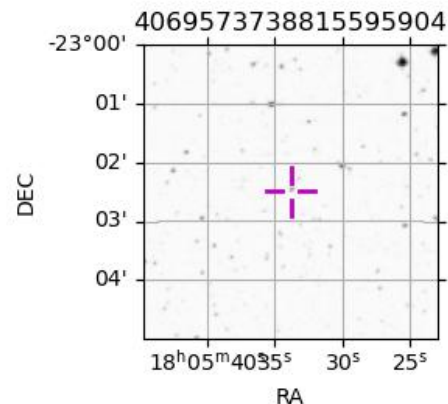

2043-05-23T21:05:39.4600 a: 18 05 33.8977 & -23 02 29.884 C/A ***** PA 358.57 deg v_sky -12.63 km/s D 04.37 AU
Credit: Styled after SORA/Lucky Star

Observable events with sun below -5 deg and altitude above 5 deg

Obs	Location	lat	Elon	Target	Observed Events Interval	OEcode
PIC	Pic du Midi	42.9	0.1			Pnn
PAL	Palomar Mt (200")	33.4	243.1			Pnn
PMO	Purple Mtn Obs. Nanking	32.1	118.8	+	MAY 23 20:34 - MAY 23 20:34	Pin
KPNO	Kitt Peak Natl Obs	32.0	248.4			Pnn
MCD	McDonald Obs. 2.7m	30.7	256.0			Pnn
TEN	Teide Obs./Tenerife	28.3	343.5			Pnn
IRTF	Mauna Kea/IRTF	19.8	204.5			Pnn
KAV	Kavalur Observatory	12.6	78.8	+ +	MAY 23 20:44 - MAY 23 21:25	Pie
RIO	Rio de Janeiro	-22.9	316.8			Pnn
ESO	European Southern Obs. (3.6m)	-29.3	289.3			Pnn
AAT	Siding Spring (AAT)	-31.3	149.1			Pnn
SAAO	So. Afr. Astro. Obs. (Sutherland)	-32.4	20.8			Pnn
MSO	Mt. Stromlo Observatory	-35.3	149.0			Pnn