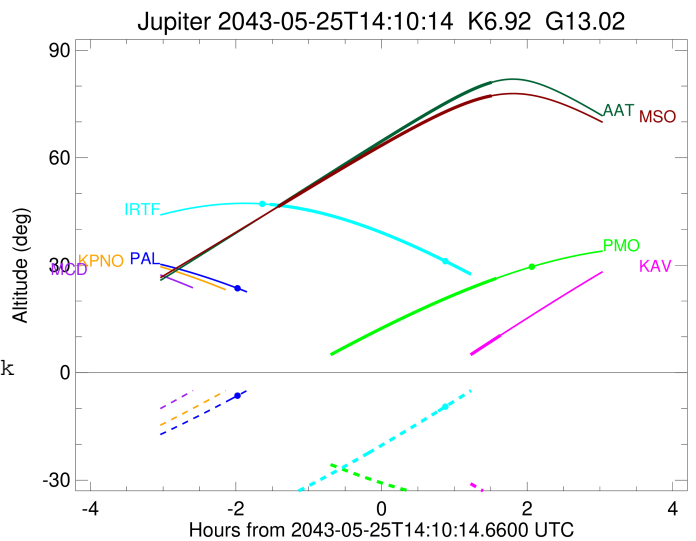

```
target                : Jupiter
target radius (km)   : 71492.00
C/A epoch            : 2043-05-25T14:15:51.430
Event type          : Pgt
                    : Jupiter occs: geocentric, topocentric
                    : Not a ringed target
Observer code       : PMO
Location            : Purple Mtn Obs. Nanking
Latitude (deg)      : 32.06667
E. Longitude (deg) : 118.82089
Altitude (km)       : 0.364
Gaia source ID      : 4069584729615940864
2Mass ID (if available) : 18045033-2302238
ICRS Star Coord at Epoch: 18h 04m 50.34199s -23:02:23.99797s
RUWE (>1.4 is poor) : 1.17
K magnitude          : 6.919
G magnitude          : 13.025
RP magnitude         : 11.579
BP magnitude         : 15.850
DUPflag             : 0
Distance (au)       : 4.356
f0 (km)              : 0.00
g0 (km)              : 0.00
skyplane vel. (km/s) : -13.07
Sun-Target sep (deg) : 152.57
Sun-Moon sep (deg)  : 10.90
B (ring opening deg) : -2.43
PA of pole (deg)    : -1.36
Pole direction: RA (deg): 268.05667
Dec (deg): 64.49732
C/A sky separation (") : 1.369
C/A sky separation (km) : 4324.9
NAIF SPICE kernels  : RAJobs_U111+rgf15.spk
URKALLv1.spk
naif0012.tls
nep097.bsp
nep101.bsp
sat4401.bsp
de440.bsp
earth_720101_070426.bpc
jup365.bsp
urall6.bsp
IAU_SATURN_for_RINGFIT.tpc
pck00010.tpc
earth_200101_990628_predict.bpc
uranus_ringframes_rfrench20220627_v1.tf
neptune_ringframes_rfrench20220702a_v1.tf
earth_flat_IAU.spk
```

x: target alt < 5.0 deg or sun > -5.0 deg

Target	I/E	UTC	alt	alt-sun	radius	lat-geo	lat-geodetic
Jupiter	I	2043-05-25T12:45:55.413	-2.96x	-19.37	71492.0	-4.05	-4.62
Jupiter	E	2043-05-25T15:44:51.082	26.32	-36.95	71492.0	-3.05	-3.49