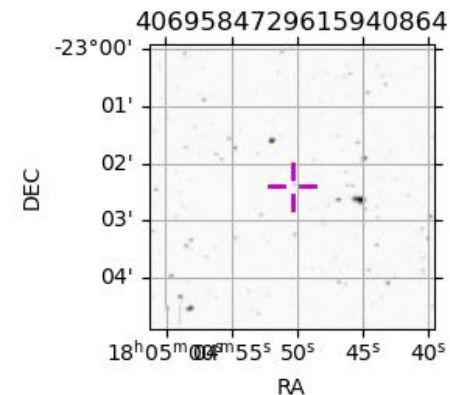

Observable events with sun below -5 deg and altitude above 5 deg

Obs	Location	lat	Elon	Target	Observed Events Interval	OEncode
PIC	Pic du Midi	42.9	0.1			Pnn
PAL	Palomar Mt (200")	33.4	243.1			Pnn
PMO	Purple Mtn Obs. Nanking	32.1	118.8	+	MAY 25 15:44 - MAY 25 15:44	Pne
KPNO	Kitt Peak Natl Obs	32.0	248.4			Pnn
MCD	McDonald Obs. 2.7m	30.7	256.0			Pnn
TEN	Teide Obs./Tenerife	28.3	343.5			Pnn
IRTF	Mauna Kea/IRTF	19.8	204.5	+	MAY 25 12:38 - MAY 25 12:38	Pin
KAV	Kavalur Observatory	12.6	78.8	+	MAY 25 15:48 - MAY 25 15:48	Pne
RIO	Rio de Janeiro	-22.9	316.8			Pnn
ESO	European Southern Obs. (3.6m)	-29.3	289.3			Pnn
AAT	Siding Spring (AAT)	-31.3	149.1	+	MAY 25 12:45 - MAY 25 15:41	Pie
SAAO	So. Afr. Astro. Obs. (Sutherland)	-32.4	20.8			Pnn
MSO	Mt. Stromlo Observatory	-35.3	149.0	+	MAY 25 12:45 - MAY 25 15:40	Pie