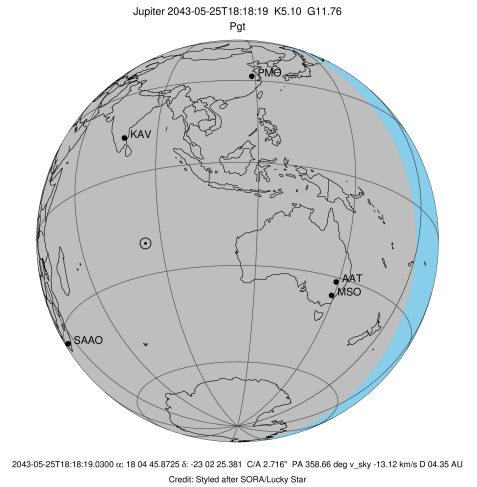

```
target                : Jupiter
target radius (km)   : 71492.00
C/A epoch             : 2043-05-25T18:17:34.330
Event type           : Pgt
: Jupiter occs: geocentric, topocentric
: Not a ringed target
Observer code        : PMO
Location             : Purple Mtn Obs. Nanking
Latitude (deg)       : 32.06667
E. Longitude (deg)   : 118.82089
Altitude (km)        : 0.364
Gaia source ID       : 4069584424693604736
2Mass ID (if available) : 18044587-2302251
ICRS Star Coord at Epoch: 18h 04m 45.87252s -23:02:25.38066s
RUWE (>1.4 is poor) : 1.04
K magnitude           : 5.102
G magnitude           : 11.764
RP magnitude         : 10.161
BP magnitude         : 15.371
DUPflag              : 0
Distance (au)        : 4.354
f0 (km)              : 0.00
g0 (km)              : 0.00
skyplane vel. (km/s) : -13.12
Sun-Target sep (deg) : 152.75
Sun-Moon sep (deg)   : 9.91
B (ring opening deg) : -2.43
PA of pole (deg)     : -1.35
Pole direction: RA (deg): 268.05667
Dec (deg): 64.49732
C/A sky separation (") : 1.060
C/A sky separation (km) : 3347.0
NAIF SPICE kernels   : RAJobs_U111+rgf15.spk
URKALLv1.spk
naif0012.tls
nep097.bsp
nep101.bsp
sat4401.bsp
de440.bsp
earth_720101_070426.bpc
jup365.bsp
urall6.bsp
IAU_SATURN_for_RINGFIT.tpc
pck00010.tpc
earth_200101_990628_predict.bpc
uranus_ringframes_rfrench20220627_v1.tf
neptune_ringframes_rfrench20220702a_v1.tf
earth_flat_IAU.spk
```

x: target alt < 5.0 deg or sun > -5.0 deg

Target	I/E	UTC	alt	alt-sun	radius	lat-geo	lat-geodetic
Jupiter	I	2043-05-25T16:49:24.901	32.58	-35.87	71492.0	-2.69	-3.08
Jupiter	E	2043-05-25T19:45:43.681	29.41	-14.67	71492.0	-2.92	-3.34