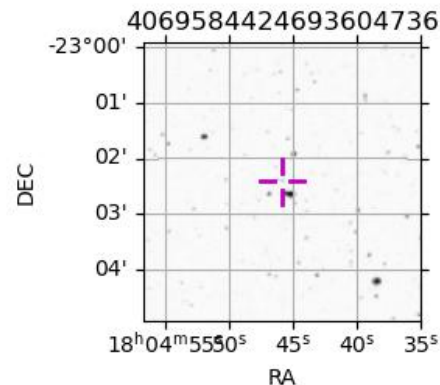

Observable events with sun below -5 deg and altitude above 5 deg

Obs	Location	lat	Elon	Target	Observed Events Interval	OCode
PIC	Pic du Midi	42.9	0.1			Pnn
PAL	Palomar Mt (200")	33.4	243.1			Pnn
PMO	Purple Mtn Obs. Nanking	32.1	118.8	+ +	MAY 25 16:49 - MAY 25 19:45	Pie
KPNO	Kitt Peak Natl Obs	32.0	248.4			Pnn
MCD	McDonald Obs. 2.7m	30.7	256.0			Pnn
TEN	Teide Obs./Tenerife	28.3	343.5			Pnn
IRTF	Mauna Kea/IRTF	19.8	204.5			Pnn
KAV	Kavalur Observatory	12.6	78.8	+ +	MAY 25 16:54 - MAY 25 19:50	Pie
RIO	Rio de Janeiro	-22.9	316.8			Pnn
ESO	European Southern Obs. (3.6m)	-29.3	289.3			Pnn
AAT	Siding Spring (AAT)	-31.3	149.1	+ +	MAY 25 16:46 - MAY 25 19:42	Pie
SAAO	So. Afr. Astro. Obs. (Sutherland)	-32.4	20.8		MAY 25 19:54 - MAY 25 19:54	Pne
MSO	Mt. Stromlo Observatory	-35.3	149.0	+ +	MAY 25 16:46 - MAY 25 19:42	Pie