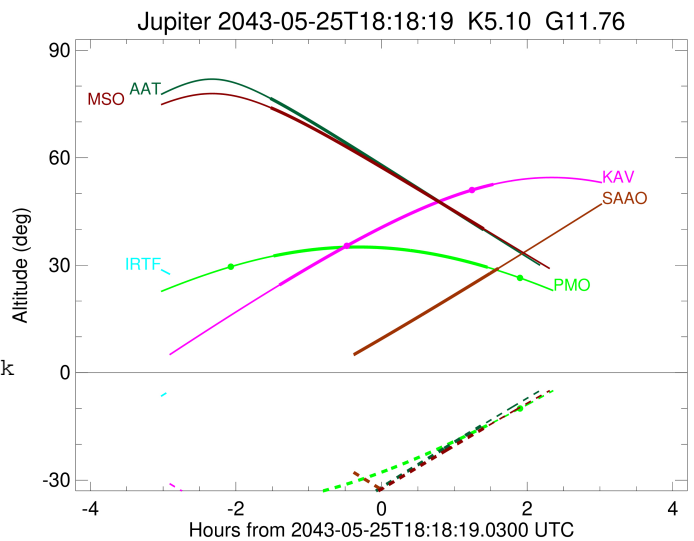

```
target                : Jupiter
target radius (km)   : 71492.00
C/A epoch             : 2043-05-25T18:17:34.330
Event type           : Pgt
: Jupiter occs: geocentric, topocentric
: Not a ringed target
Observer code        : PMO
Location             : Purple Mtn Obs. Nanking
Latitude (deg)       : 32.06667
E. Longitude (deg)   : 118.82089
Altitude (km)        : 0.364
Gaia source ID       : 4069584424693604736
2Mass ID (if available) : 18044587-2302251
ICRS Star Coord at Epoch: 18h 04m 45.87252s -23:02:25.38066s
RUWE (>1.4 is poor) : 1.04
K magnitude           : 5.102
G magnitude           : 11.764
RP magnitude         : 10.161
BP magnitude         : 15.371
DUPflag              : 0
Distance (au)        : 4.354
f0 (km)              : 0.00
g0 (km)              : 0.00
skyplane vel. (km/s) : -13.12
Sun-Target sep (deg) : 152.75
Sun-Moon sep (deg)   : 9.91
B (ring opening deg) : -2.43
PA of pole (deg)     : -1.35
Pole direction: RA (deg): 268.05667
Dec (deg): 64.49732
C/A sky separation (") : 1.060
C/A sky separation (km) : 3347.0
NAIF SPICE kernels   : RAJobs_U111+rgf15.spk
URKALLv1.spk
naif0012.tls
nep097.bsp
nep101.bsp
sat4401.bsp
de440.bsp
earth_720101_070426.bpc
jup365.bsp
urall6.bsp
IAU_SATURN_for_RINGFIT.tpc
pck00010.tpc
earth_200101_990628_predict.bpc
uranus_ringframes_rfrench20220627_v1.tf
neptune_ringframes_rfrench20220702a_v1.tf
earth_flat_IAU.spk
```

x: target alt < 5.0 deg or sun > -5.0 deg

Target	I/E	UTC	alt	alt-sun	radius	lat-geo	lat-geodetic
Jupiter	I	2043-05-25T16:49:24.901	32.58	-35.87	71492.0	-2.69	-3.08
Jupiter	E	2043-05-25T19:45:43.681	29.41	-14.67	71492.0	-2.92	-3.34