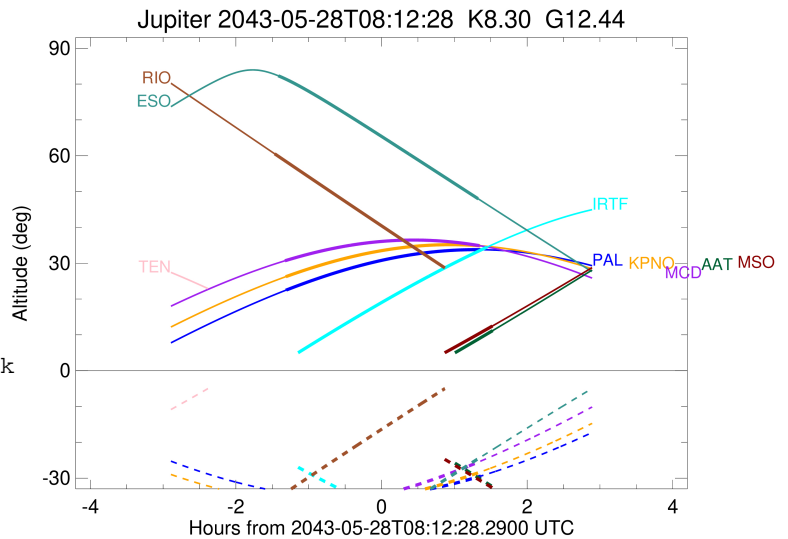

```
target                : Jupiter
target radius (km)   : 71492.00
C/A epoch             : 2043-05-28T08:14:20.530
Event type            : Pgt
: Jupiter occs: geocentric, topocentric
: Not a ringed target
Observer code         : PAL
Location              : Palomar Mt (200")
Latitude (deg)        : 33.35622
E. Longitude (deg)    : 243.13601
Altitude (km)         : 1.706
Gaia source ID        : 4069259136733506048
2Mass ID (if available) : 18033707-2302380
ICRS Star Coord at Epoch: 18h 03m 37.07012s -23:02:38.25717s
RUWE (>1.4 is poor) : 0.81
K magnitude           : 8.299
G magnitude           : 12.444
RP magnitude          : 11.361
BP magnitude          : 13.671
DUPflag              : 0
Distance (au)         : 4.336
f0 (km)               : 0.00
g0 (km)               : 0.00
skyplane vel. (km/s) : -13.73
Sun-Target sep (deg) : 155.49
Sun-Moon sep (deg)   : 25.27
B (ring opening deg) : -2.43
PA of pole (deg)     : -1.23
Pole direction: RA (deg): 268.05667
Dec (deg): 64.49732
C/A sky separation ("): 7.226
C/A sky separation (km): 22723.5
NAIF SPICE kernels   : RAJobs_U111+rgf15.spk
URKALLv1.spk
naif0012.tls
nep097.bsp
nep101.bsp
sat4401.bsp
de440.bsp
earth_720101_070426.bpc
jup365.bsp
urall6.bsp
IAU_SATURN_for_RINGFIT.tpc
pck00010.tpc
earth_200101_990628_predict.bpc
uranus_ringframes_rfrench20220627_v1.tf
neptune_ringframes_rfrench20220702a_v1.tf
earth_flat_IAU.spk
```

x: target alt < 5.0 deg or sun > -5.0 deg

Target	I/E	UTC	alt	alt-sun	radius	lat-geo	lat-geodetic
Jupiter	I	2043-05-28T06:53:59.757	22.50	-34.04	71491.2	18.26	20.65
Jupiter	E	2043-05-28T09:34:22.984	33.77	-29.41	71491.2	18.56	20.98