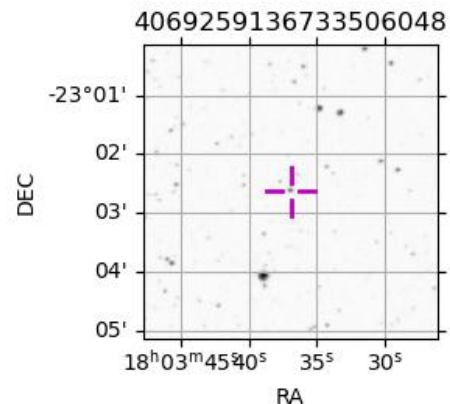

Observable events with sun below -5 deg and altitude above 5 deg

Obs	Location	lat	Elon	Target	Observed Events Interval	OCode
PIC	Pic du Midi	42.9	0.1			Pnn
PAL	Palomar Mt (200")	33.4	243.1	+ +	MAY 28 06:54 - MAY 28 09:34	Pie
PMO	Purple Mtn Obs. Nanking	32.1	118.8			Pnn
KPNO	Kitt Peak Natl Obs	32.0	248.4	+ +	MAY 28 06:53 - MAY 28 09:33	Pie
MCD	McDonald Obs. 2.7m	30.7	256.0	+ +	MAY 28 06:52 - MAY 28 09:33	Pie
TEN	Teide Obs./Tenerife	28.3	343.5			Pnn
IRTF	Mauna Kea/IRTF	19.8	204.5			Pne
KAV	Kavalur Observatory	12.6	78.8			Pnn
RIO	Rio de Janeiro	-22.9	316.8	+	MAY 28 06:44 - MAY 28 06:44	Pin
ESO	European Southern Obs. (3.6m)	-29.3	289.3	+ +	MAY 28 06:47 - MAY 28 09:32	Pie
AAT	Siding Spring (AAT)	-31.3	149.1			Pne
SAAO	So. Afr. Astro. Obs. (Sutherland)	-32.4	20.8			Pnn
MSO	Mt. Stromlo Observatory	-35.3	149.0			Pne