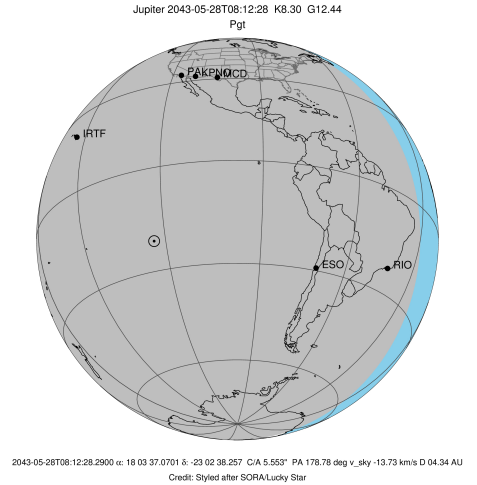

```
target                : Jupiter
target radius (km)   : 71492.00
C/A epoch             : 2043-05-28T08:14:20.530
Event type            : Pgt
: Jupiter occs: geocentric, topocentric
: Not a ringed target
Observer code         : PAL
Location              : Palomar Mt (200")
Latitude (deg)        : 33.35622
E. Longitude (deg)    : 243.13601
Altitude (km)         : 1.706
Gaia source ID        : 4069259136733506048
2Mass ID (if available) : 18033707-2302380
ICRS Star Coord at Epoch: 18h 03m 37.07012s -23:02:38.25717s
RUWE (>1.4 is poor) : 0.81
K magnitude           : 8.299
G magnitude           : 12.444
RP magnitude          : 11.361
BP magnitude          : 13.671
DUPflag              : 0
Distance (au)         : 4.336
f0 (km)               : 0.00
g0 (km)               : 0.00
skyplane vel. (km/s) : -13.73
Sun-Target sep (deg) : 155.49
Sun-Moon sep (deg)   : 25.27
B (ring opening deg) : -2.43
PA of pole (deg)     : -1.23
Pole direction: RA (deg): 268.05667
Dec (deg): 64.49732
C/A sky separation ("): 7.226
C/A sky separation (km): 22723.5
NAIF SPICE kernels   : RAJobs_U111+rgf15.spk
URKALLv1.spk
naif0012.tls
nep097.bsp
nep101.bsp
sat4401.bsp
de440.bsp
earth_720101_070426.bpc
jup365.bsp
urall6.bsp
IAU_SATURN_for_RINGFIT.tpc
pck00010.tpc
earth_200101_990628_predict.bpc
uranus_ringframes_rfrench20220627_v1.tf
neptune_ringframes_rfrench20220702a_v1.tf
earth_flat_IAU.spk
```

x: target alt < 5.0 deg or sun > -5.0 deg

Target	I/E	UTC	alt	alt-sun	radius	lat-geo	lat-geodetic
Jupiter	I	2043-05-28T06:53:59.757	22.50	-34.04	71491.2	18.26	20.65
Jupiter	E	2043-05-28T09:34:22.984	33.77	-29.41	71491.2	18.56	20.98