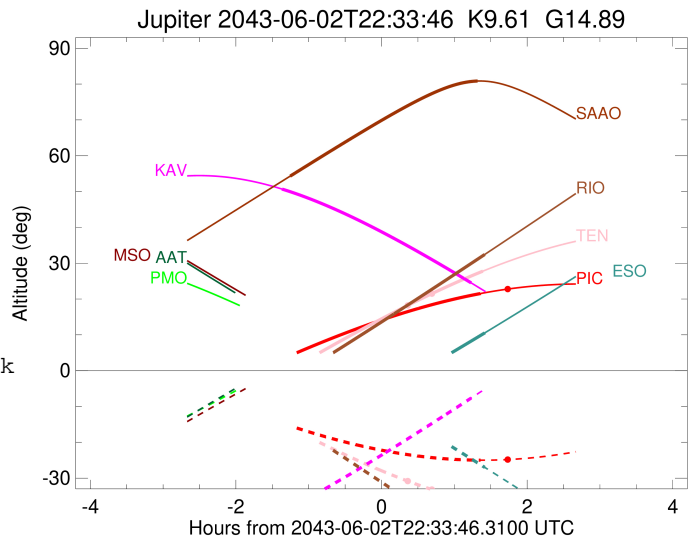

```
target                : Jupiter
target radius (km)   : 71492.00
C/A epoch             : 2043-06-02T22:37:02.940
Event type            : Pgt
: Jupiter occs: geocentric, topocentric
: Not a ringed target
Observer code         : PIC
Location              : Pic du Midi
Latitude (deg)        : 42.93656
E. Longitude (deg)    : 0.14231
Altitude (km)         : 2.890
Gaia source ID        : 4069434268322555904
2Mass ID (if available) : 18005674-2303288
ICRS Star Coord at Epoch: 18h 00m 56.74018s -23:03:28.87537s
RUWE (>1.4 is poor)  : 0.92
K magnitude           : 9.611
G magnitude           : 14.890
RP magnitude          : 13.607
BP magnitude          : 16.754
DUPflag              : 0
Distance (au)         : 4.301
f0 (km)               : 0.00
g0 (km)               : 0.00
skyplane vel. (km/s) : -14.88
Sun-Target sep (deg)  : 161.47
Sun-Moon sep (deg)    : 99.00
B (ring opening deg) : -2.43
PA of pole (deg)      : -0.94
Pole direction: RA (deg): 268.05668
Dec (deg): 64.49732
C/A sky separation (") : 1.347
C/A sky separation (km) : 4202.0
NAIF SPICE kernels   : RAJobs_U111+rgf15.spk
URKALLv1.spk
naif0012.tls
nep097.bsp
nep101.bsp
sat4401.bsp
de440.bsp
earth_720101_070426.bpc
jup365.bsp
urall6.bsp
IAU_SATURN_for_RINGFIT.tpc
pck00010.tpc
earth_200101_990628_predict.bpc
uranus_ringframes_rfrench20220627_v1.tf
neptune_ringframes_rfrench20220702a_v1.tf
earth_flat_IAU.spk
```

x: target alt < 5.0 deg or sun > -5.0 deg

Target	I/E	UTC	alt	alt-sun	radius	lat-geo	lat-geodetic
Jupiter	I	2043-06-02T21:18:15.071	4.17x	-15.37	71492.0	-3.76	-4.29
Jupiter	E	2043-06-02T23:55:25.021	21.53	-24.98	71492.0	-3.12	-3.56