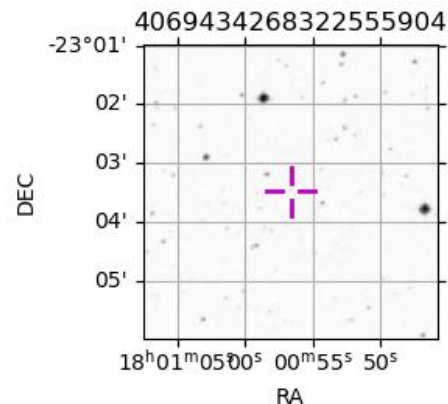

Observable events with sun below -5 deg and altitude above 5 deg

Obs	Location	lat	Elon	Target	Observed Events Interval	OEcode
PIC	Pic du Midi	42.9	0.1	+	JUN 02 23:55 - JUN 02 23:55	Pne
PAL	Palomar Mt (200")	33.4	243.1			Pnn
PMO	Purple Mtn Obs. Nanking	32.1	118.8			Pnn
KPNO	Kitt Peak Natl Obs	32.0	248.4			Pnn
MCD	McDonald Obs. 2.7m	30.7	256.0			Pnn
TEN	Teide Obs./Tenerife	28.3	343.5	+	JUN 02 23:57 - JUN 02 23:57	Pne
IRTF	Mauna Kea/IRTF	19.8	204.5			Pnn
KAV	Kavalur Observatory	12.6	78.8	+ +	JUN 02 21:11 - JUN 02 23:47	Pie
RIO	Rio de Janeiro	-22.9	316.8	+	JUN 02 23:58 - JUN 02 23:58	Pne
ESO	European Southern Obs. (3.6m)	-29.3	289.3	+	JUN 02 23:58 - JUN 02 23:58	Pne
AAT	Siding Spring (AAT)	-31.3	149.1			Pnn
SAAO	So. Afr. Astro. Obs. (Sutherland)	-32.4	20.8	+ +	JUN 02 21:18 - JUN 02 23:53	Pie
MSO	Mt. Stromlo Observatory	-35.3	149.0			Pnn