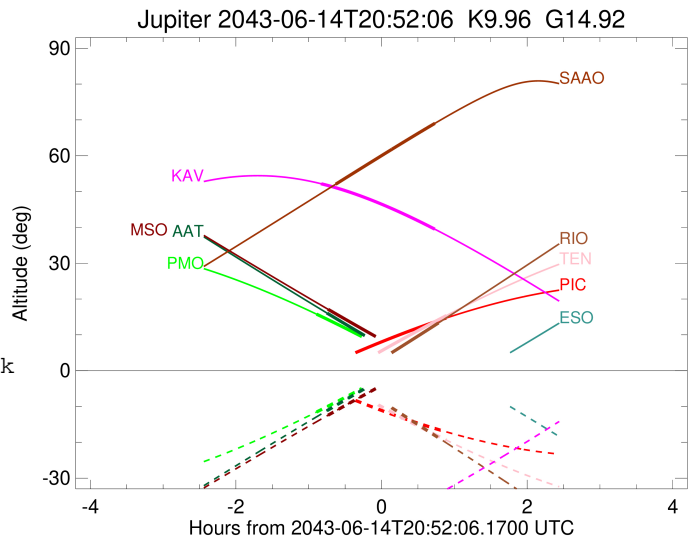

```
target                : Jupiter
target radius (km)   : 71492.00
C/A epoch            : 2043-06-14T20:56:09.290
Event type          : Pgt
                    : Jupiter occs: geocentric, topocentric
                    : Not a ringed target
Observer code       : PIC
Location            : Pic du Midi
Latitude (deg)      : 42.93656
E. Longitude (deg)  : 0.14231
Altitude (km)       : 2.890
Gaia source ID      : 4070135447503446656
2Mass ID (if available) : 17543855-2304465
ICRS Star Coord at Epoch: 17h 54m 38.56272s -23:04:46.44524s
RUWE (>1.4 is poor) : 0.93
K magnitude          : 9.956
G magnitude          : 14.923
RP magnitude        : 13.668
BP magnitude        : 16.628
DUPflag            : 0
Distance (au)       : 4.257
f0 (km)             : 0.00
g0 (km)             : 0.00
skyplane vel. (km/s) : -16.27
Sun-Target sep (deg) : 174.33
Sun-Moon sep (deg)  : 90.81
B (ring opening deg) : -2.42
PA of pole (deg)    : -0.26
Pole direction: RA (deg): 268.05668
Dec (deg): 64.49732
C/A sky separation (") : 16.920
C/A sky separation (km) : 52236.8
NAIF SPICE kernels  : RAJobs_U111+rgf15.spk
URKALLv1.spk
naif0012.tls
nep097.bsp
nep101.bsp
sat4401.bsp
de440.bsp
earth_720101_070426.bpc
jup365.bsp
urall6.bsp
IAU_SATURN_for_RINGFIT.tpc
pck00010.tpc
earth_200101_990628_predict.bpc
uranus_ringframes_rfrench20220627_v1.tf
neptune_ringframes_rfrench20220702a_v1.tf
earth_flat_IAU.spk
```

x: target alt < 5.0 deg or sun > -5.0 deg

Target	I/E	UTC	alt	alt-sun	radius	lat-geo	lat-geodetic
Jupiter	I	2043-06-14T20:06:44.735	1.45x	-4.97x	71487.6	-47.43	-51.09
Jupiter	E	2043-06-14T21:45:22.962	14.69	-17.07	71487.8	-46.42	-50.10