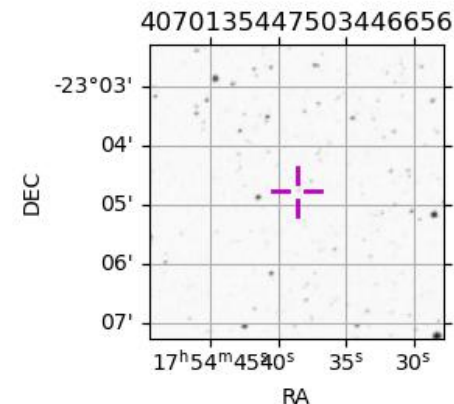

Jupiter 2043-06-14T20:52:06 K9.96 G14.92 Pgt

ICRS Star Coord at Epoch: 17h 54m 38.56272s -23°04'46.44524s

RUWE (>1.4 is poor) : 0.93
 K magnitude : 9.956
 G magnitude : 14.923
 RP magnitude : 13.668
 BP magnitude : 16.628
 DUPflag : 0
 Distance (au) : 4.257
 f0 (km) : 0.00
 g0 (km) : 0.00
 skyplane vel. (km/s) : -16.27
 Sun-Target sep (deg) : 174.33
 Sun-Moon sep (deg) : 90.67
 B (ring opening deg) : -2.42
 PA of pole (deg) : -0.26
 Pole direction: RA (deg): 268.05668
 Dec (deg): 64.49732
 C/A sky separation (") : 18.588
 C/A sky separation (km) : 57384.9
 NAIF SPICE kernels : RAJobs_U111+rgf15.spk

Jupiter 2043-06-14T20:52:06 K9.96 G14.92
 Pgt

Earth
 PIC
 PMO
 TEN
 KAV
 RIO
 ESO
 AAT
 SAAO
 MSO

2043-06-14T20:52:06.1700 a: 17 54 38.56272 s: -23 04 46.445 C/A ***** PA 359.59 deg v_sky -16.27 km/s D 04.26 AU
 Credit: Styled after SORA/Lucky Star

Observable events with sun below -5 deg and altitude above 5 deg

Obs	Location	lat	Elon	Target	Observed Events Interval	OEcode
PIC	Pic du Midi	42.9	0.1	+	JUN 14 21:45 - JUN 14 21:45	Pne
PAL	Palomar Mt (200")	33.4	243.1			Pnn
PMO	Purple Mtn Obs. Nanking	32.1	118.8	+	JUN 14 19:58 - JUN 14 19:58	Pin
KPNO	Kitt Peak Natl Obs	32.0	248.4			Pnn
MCD	McDonald Obs. 2.7m	30.7	256.0			Pnn
TEN	Teide Obs./Tenerife	28.3	343.5	+	JUN 14 21:45 - JUN 14 21:45	Pne
IRTF	Mauna Kea/IRTF	19.8	204.5			Pnn
KAV	Kavalur Observatory	12.6	78.8	+ +	JUN 14 20:02 - JUN 14 21:36	Pie
RIO	Rio de Janeiro	-22.9	316.8	+ +	JUN 14 21:38 - JUN 14 21:38	Pne
ESO	European Southern Obs. (3.6m)	-29.3	289.3			Pnn
AAT	Siding Spring (AAT)	-31.3	149.1	+	JUN 14 20:07 - JUN 14 20:07	Pin
SAAO	So. Afr. Astro. Obs. (Sutherland)	-32.4	20.8	+ +	JUN 14 20:14 - JUN 14 21:36	Pie
MSO	Mt. Stromlo Observatory	-35.3	149.0	+	JUN 14 20:08 - JUN 14 20:08	Pin