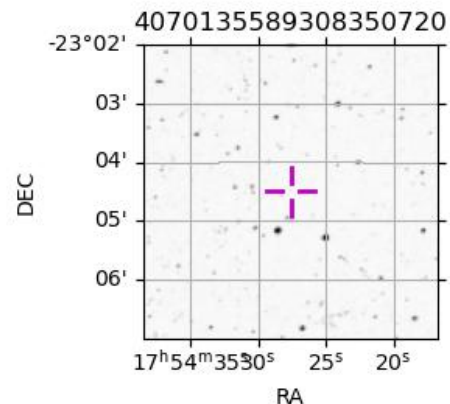

Observable events with sun below -5 deg and altitude above 5 deg

Obs	Location	lat	Elon	Target	Observed Events Interval	OCode
PIC	Pic du Midi	42.9	0.1	+	JUN 15 03:28 - JUN 15 03:28	Pin
PAL	Palomar Mt (200")	33.4	243.1	+	JUN 15 06:01 - JUN 15 06:01	Pne
PMO	Purple Mtn Obs. Nanking	32.1	118.8			Pnn
KPNO	Kitt Peak Natl Obs	32.0	248.4	+	JUN 15 03:37 - JUN 15 06:01	Pie
MCD	McDonald Obs. 2.7m	30.7	256.0	+	JUN 15 03:37 - JUN 15 06:00	Pie
TEN	Teide Obs./Tenerife	28.3	343.5	+	JUN 15 03:29 - JUN 15 03:29	Pin
IRTF	Mauna Kea/IRTF	19.8	204.5	+	JUN 15 06:04 - JUN 15 06:04	Pne
KAV	Kavalur Observatory	12.6	78.8			Pnn
RIO	Rio de Janeiro	-22.9	316.8	+	JUN 15 03:32 - JUN 15 05:54	Pie
ESO	European Southern Obs. (3.6m)	-29.3	289.3	+	JUN 15 03:34 - JUN 15 05:57	Pie
AAT	Siding Spring (AAT)	-31.3	149.1			Pnn
SAAO	So. Afr. Astro. Obs. (Sutherland)	-32.4	20.8	+	JUN 15 03:27 - JUN 15 03:27	Pin
MSO	Mt. Stromlo Observatory	-35.3	149.0			Pnn