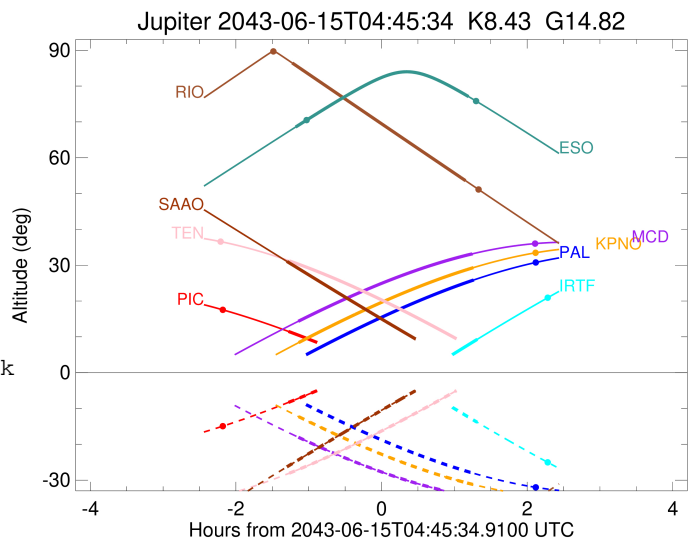

```
target                : Jupiter
target radius (km)   : 71492.00
C/A epoch             : 2043-06-15T04:41:12.570
Event type            : Pgt
: Jupiter occs: geocentric, topocentric
: Not a ringed target
Observer code         : PIC
Location              : Pic du Midi
Latitude (deg)        : 42.93656
E. Longitude (deg)    : 0.14231
Altitude (km)         : 2.890
Gaia source ID        : 4070135589308350720
2Mass ID (if available) : 17542769-2304298
ICRS Star Coord at Epoch: 17h 54m 27.69661s -23:04:30.15832s
RUWE (>1.4 is poor) : 1.06
K magnitude           : 8.428
G magnitude           : 14.822
RP magnitude          : 13.337
BP magnitude          : 17.903
DUPflag              : 0
Distance (au)         : 4.256
f0 (km)               : 0.00
g0 (km)               : 0.00
skyplane vel. (km/s) : -16.29
Sun-Target sep (deg)  : 174.69
Sun-Moon sep (deg)    : 86.67
B (ring opening deg) : -2.43
PA of pole (deg)     : -0.24
Pole direction: RA (deg): 268.05668
Dec (deg): 64.49732
C/A sky separation (") : 0.289
C/A sky separation (km) : 892.1
NAIF SPICE kernels   : RAJobs_U111+rgf15.spk
URKALLv1.spk
naif0012.tls
nep097.bsp
nep101.bsp
sat4401.bsp
de440.bsp
earth_720101_070426.bpc
jup365.bsp
urall6.bsp
IAU_SATURN_for_RINGFIT.tpc
pck00010.tpc
earth_200101_990628_predict.bpc
uranus_ringframes_rfrench20220627_v1.tf
neptune_ringframes_rfrench20220702a_v1.tf
earth_flat_IAU.spk
```

x: target alt < 5.0 deg or sun > -5.0 deg

Target	I/E	UTC	alt	alt-sun	radius	lat-geo	lat-geodetic
Jupiter	I	2043-06-15T03:28:54.700	11.51	-8.30	71492.0	0.94	1.08
Jupiter	E	2043-06-15T05:53:55.575	-10.45x	14.54x	71492.0	0.42	0.48