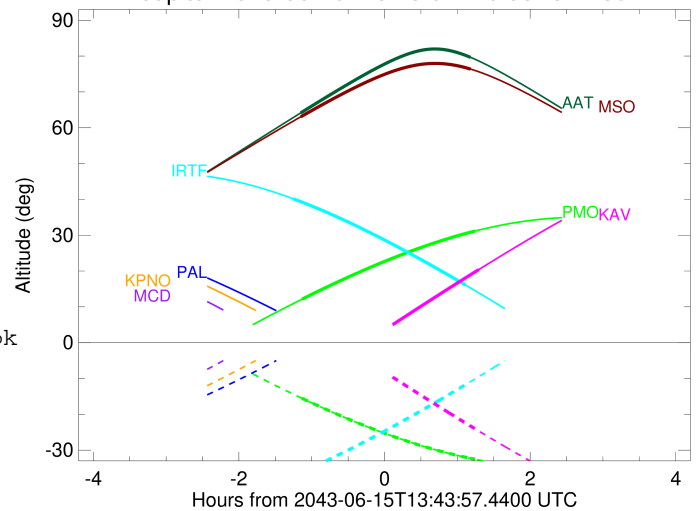

Jupiter 2043-06-15T13:43:57 K9.98 G14.39