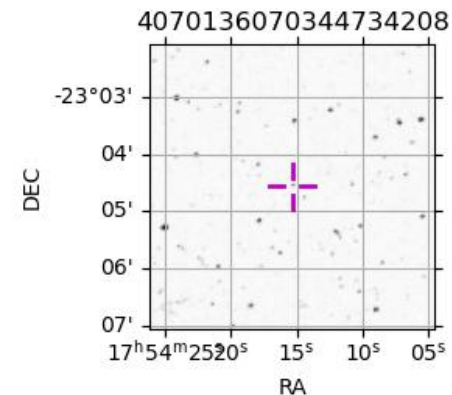

Credit: Styled after SORA/Lucky Star

Observable events with sun below -5 deg and altitude above 5 deg

Obs	Location	lat	Elon	Target	Observed Events Interval	OCode
PIC	Pic du Midi	42.9	0.1			Pnn
PAL	Palomar Mt (200")	33.4	243.1			Pnn
PMO	Purple Mtn Obs. Nanking	32.1	118.8	+ +	JUN 15 12:36 - JUN 15 14:58	Pie
KPNO	Kitt Peak Natl Obs	32.0	248.4			Pnn
MCD	McDonald Obs. 2.7m	30.7	256.0			Pnn
TEN	Teide Obs./Tenerife	28.3	343.5			Pnn
IRTF	Mauna Kea/IRTF	19.8	204.5	+ +	JUN 15 12:28 - JUN 15 14:50	Pie
KAV	Kavalur Observatory	12.6	78.8	+ +	JUN 15 15:01 - JUN 15 15:01	Pne
RIO	Rio de Janeiro	-22.9	316.8			Pnn
ESO	European Southern Obs. (3.6m)	-29.3	289.3			Pnn
AAT	Siding Spring (AAT)	-31.3	149.1	+ +	JUN 15 12:34 - JUN 15 14:54	Pie
SAAO	So. Afr. Astro. Obs. (Sutherland)	-32.4	20.8			Pnn
MSO	Mt. Stromlo Observatory	-35.3	149.0	+ +	JUN 15 12:34 - JUN 15 14:54	Pie