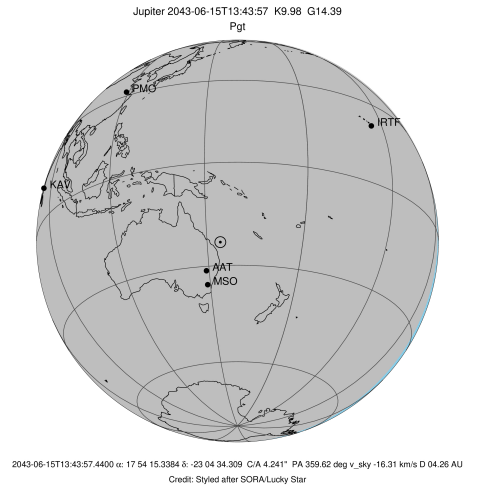

```
target                : Jupiter
target radius (km)   : 71492.00
C/A epoch             : 2043-06-15T13:47:29.320
Event type            : Pgt
: Jupiter occs: geocentric, topocentric
: Not a ringed target
Observer code         : PMO
Location              : Purple Mtn Obs. Nanking
Latitude (deg)       : 32.06667
E. Longitude (deg)   : 118.82089
Altitude (km)        : 0.364
Gaia source ID       : 4070136070344734208
2Mass ID (if available) : 17541533-2304340
ICRS Star Coord at Epoch: 17h 54m 15.33839s -23:04:34.30896s
RUWE (>1.4 is poor) : 0.89
K magnitude           : 9.978
G magnitude           : 14.394
RP magnitude          : 13.242
BP magnitude          : 15.826
DUPflag              : 0
Distance (au)        : 4.255
f0 (km)              : 0.00
g0 (km)              : 0.00
skyplane vel. (km/s) : -16.31
Sun-Target sep (deg) : 175.09
Sun-Moon sep (deg)   : 82.33
B (ring opening deg) : -2.43
PA of pole (deg)     : -0.22
Pole direction: RA (deg): 268.05668
Dec (deg): 64.49732
C/A sky separation ("): 2.685
C/A sky separation (km): 8286.8
NAIF SPICE kernels   : RAJobs_U111+rgf15.spk
URKALLv1.spk
naif0012.tls
nep097.bsp
nep101.bsp
sat4401.bsp
de440.bsp
earth_720101_070426.bpc
jup365.bsp
urall6.bsp
IAU_SATURN_for_RINGFIT.tpc
pck00010.tpc
earth_200101_990628_predict.bpc
uranus_ringframes_rfrench20220627_v1.tf
neptune_ringframes_rfrench20220702a_v1.tf
earth_flat_IAU.spk
```