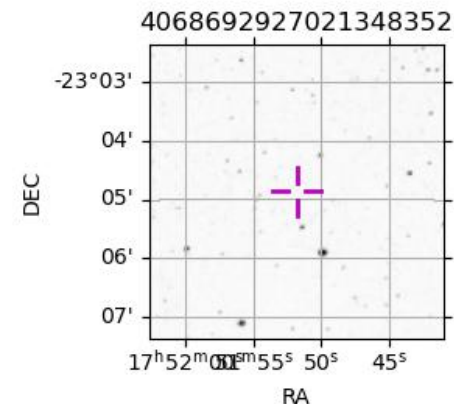

Jupiter 2043-06-19T21:24:33 K7.88 G14.41 Pgt

ICRS Star Coord at Epoch: 17h 51m 51.75394s -23:04:52.12027s

RUWE (>1.4 is poor) : 0.85  
 K magnitude : 7.883  
 G magnitude : 14.407  
 RP magnitude : 12.859  
 BP magnitude : 17.885  
 DUPflag : 0  
 Distance (au) : 4.251  
 f0 (km) : 0.00  
 g0 (km) : 0.00  
 skyplane vel. (km/s) : -16.41  
 Sun-Target sep (deg) : 179.59  
 Sun-Moon sep (deg) : 30.51  
 B (ring opening deg) : -2.42  
 PA of pole (deg) : 0.04  
 Pole direction: RA (deg): 268.05668  
 Dec (deg): 64.49732  
 C/A sky separation (") : 12.272  
 C/A sky separation (km) : 37831.2  
 NAIF SPICE kernels : RAJobs\_U111+rgf15.spk

Jupiter 2043-06-19T21:24:33 K7.88 G14.41  
 Pgt

Earth  
 PIC  
 PMO  
 TEN  
 KAV  
 RIO  
 ESO  
 AAT  
 SAAO  
 MSO

2043-06-19T21:24:33.6400 a: 17 51 51.7539 8: -23 04 52.120 C/A \*\*\*\*\* PA 359.81 deg v\_sky -16.41 km/s D 04.25 AU  
 Credit: Styled after SORA/Lucky Star

Observable events with sun below -5 deg and altitude above 5 deg

Obs	Location	lat	Elon	Target	Observed Events Interval	OCode
PIC	Pic du Midi	42.9	0.1	+ +	JUN 19 20:23 - JUN 19 22:31	Pie
PAL	Palomar Mt (200")	33.4	243.1			Pnn
PMO	Purple Mtn Obs. Nanking	32.1	118.8	+	JUN 19 20:15 - JUN 19 20:15	Pin
KPNO	Kitt Peak Natl Obs	32.0	248.4			Pnn
MCD	McDonald Obs. 2.7m	30.7	256.0			Pnn
TEN	Teide Obs./Tenerife	28.3	343.5	+	JUN 19 22:32 - JUN 19 22:32	Pne
IRTF	Mauna Kea/IRTF	19.8	204.5			Pnn
KAV	Kavalur Observatory	12.6	78.8	+ +	JUN 19 20:18 - JUN 19 22:22	Pie
RIO	Rio de Janeiro	-22.9	316.8	+	JUN 19 22:30 - JUN 19 22:30	Pne
ESO	European Southern Obs. (3.6m)	-29.3	289.3	+	JUN 19 22:29 - JUN 19 22:29	Pne
AAT	Siding Spring (AAT)	-31.3	149.1	+	JUN 19 20:19 - JUN 19 20:19	Pin
SAAO	So. Afr. Astro. Obs. (Sutherland)	-32.4	20.8	+ +	JUN 19 20:26 - JUN 19 22:25	Pie
MSO	Mt. Stromlo Observatory	-35.3	149.0	+	JUN 19 20:20 - JUN 19 20:20	Pin