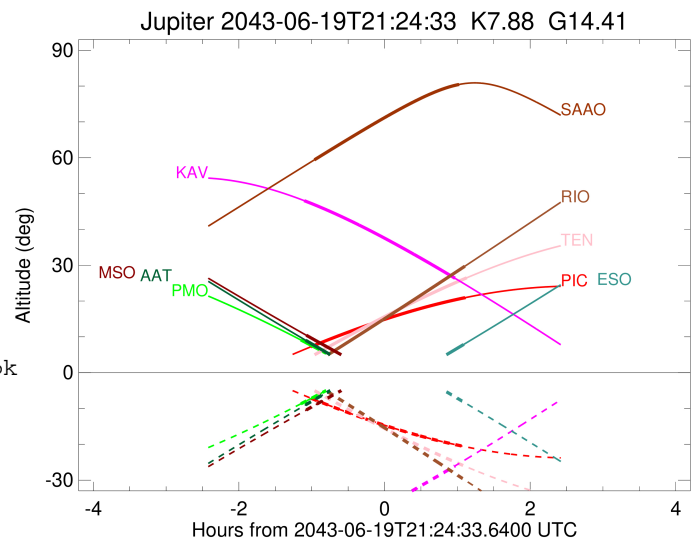

```
target                : Jupiter
target radius (km)   : 71492.00
C/A epoch             : 2043-06-19T21:27:38.350
Event type            : Pgt
: Jupiter occs: geocentric, topocentric
: Not a ringed target
Observer code         : PIC
Location              : Pic du Midi
Latitude (deg)        : 42.93656
E. Longitude (deg)    : 0.14231
Altitude (km)         : 2.890
Gaia source ID        : 4068692927021348352
2Mass ID (if available) : 17515176-2304521
ICRS Star Coord at Epoch: 17h 51m 51.75394s -23:04:52.12027s
RUWE (>1.4 is poor)  : 0.85
K magnitude           : 7.883
G magnitude           : 14.407
RP magnitude          : 12.859
BP magnitude          : 17.885
DUPflag              : 0
Distance (au)         : 4.251
f0 (km)               : 0.00
g0 (km)               : 0.00
skyplane vel. (km/s) : -16.41
Sun-Target sep (deg)  : 179.59
Sun-Moon sep (deg)    : 30.37
B (ring opening deg)  : -2.42
PA of pole (deg)      : 0.04
Pole direction: RA (deg): 268.05668
Dec (deg): 64.49732
C/A sky separation (") : 10.509
C/A sky separation (km) : 32396.0
NAIF SPICE kernels    : RAJobs_U111+rgf15.spk
URKALLv1.spk
naif0012.tls
nep097.bsp
nep101.bsp
sat4401.bsp
de440.bsp
earth_720101_070426.bpc
jup365.bsp
urall6.bsp
IAU_SATURN_for_RINGFIT.tpc
pck00010.tpc
earth_200101_990628_predict.bpc
uranus_ringframes_rfrench20220627_v1.tf
neptune_ringframes_rfrench20220702a_v1.tf
earth_flat_IAU.spk
```

x: target alt < 5.0 deg or sun > -5.0 deg

Target	I/E	UTC	alt	alt-sun	radius	lat-geo	lat-geodetic
Jupiter	I	2043-06-19T20:23:51.649	7.22	-7.12	71490.3	-27.47	-30.68
Jupiter	E	2043-06-19T22:31:11.391	20.95	-20.68	71490.4	-26.47	-29.61