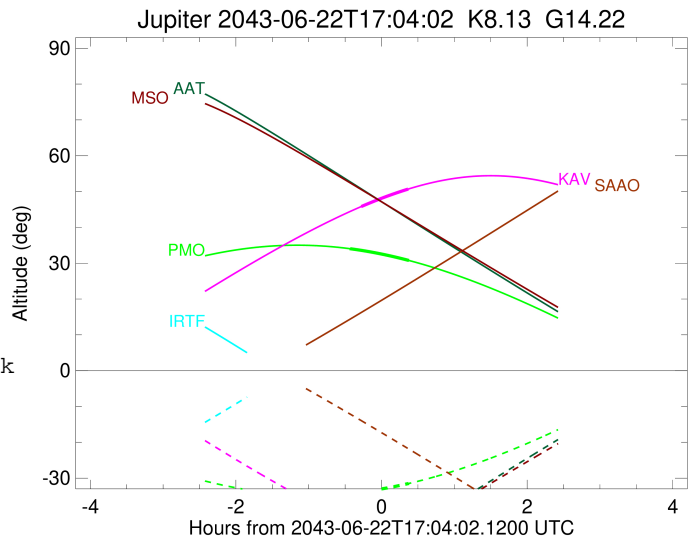

```
target                : Jupiter
target radius (km)   : 71492.00
C/A epoch            : 2043-06-22T17:02:12.560
Event type           : Pt
: Jupiter occs: topocentric, not geocentric
: Not a ringed target
Observer code        : PMO
Location             : Purple Mtn Obs. Nanking
Latitude (deg)       : 32.06667
E. Longitude (deg)   : 118.82089
Altitude (km)        : 0.364
Gaia source ID       : 4068684062206060160
2Mass ID (if available) : 17501783-2305060
ICRS Star Coord at Epoch: 17h 50m 17.83463s -23:05:06.06828s
RUWE (>1.4 is poor) : 0.94
K magnitude           : 8.130
G magnitude           : 14.222
RP magnitude          : 12.729
BP magnitude          : 17.358
DUPflag              : 0
Distance (au)         : 4.250
f0 (km)               : 0.00
g0 (km)               : 0.00
skyplane vel. (km/s) : -16.38
Sun-Target sep (deg)  : 177.15
Sun-Moon sep (deg)   : 7.25
B (ring opening deg) : -2.42
PA of pole (deg)     : 0.21
Pole direction: RA (deg): 268.05669
Dec (deg): 64.49732
C/A sky separation ("): 21.798
C/A sky separation (km): 67197.8
NAIF SPICE kernels   : RAJobs_U111+rgf15.spk
URKALLv1.spk
naif0012.tls
nep097.bsp
nep101.bsp
sat4401.bsp
de440.bsp
earth_720101_070426.bpc
jup365.bsp
urall6.bsp
IAU_SATURN_for_RINGFIT.tpc
pck00010.tpc
earth_200101_990628_predict.bpc
uranus_ringframes_rfrench20220627_v1.tf
neptune_ringframes_rfrench20220702a_v1.tf
earth_flat_IAU.spk
```

x: target alt < 5.0 deg or sun > -5.0 deg

Target	I/E	UTC	alt	alt-sun	radius	lat-geo	lat-geodetic
Jupiter	I	2043-06-22T16:37:59.819	34.04	-34.18	71484.9	-70.05	-72.27
Jupiter	E	2043-06-22T17:26:26.449	30.77	-31.49	71484.9	-69.84	-72.07