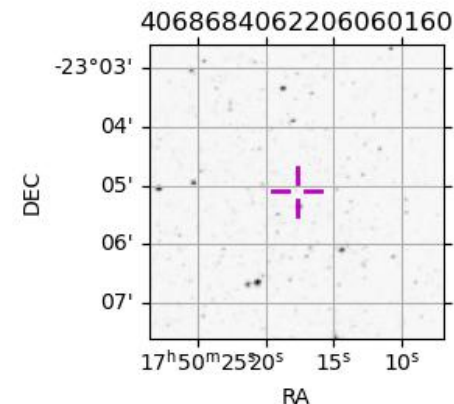

2043-06-22T17:04:02.1200 a: 17 50 17.83463 s: -23 05 06.068 C/A ***** PA 359.94 deg v_sky -16.38 km/s D 04.25 AU
Credit: Styled after SORA/Lucky Star

Observable events with sun below -5 deg and altitude above 5 deg

Obs	Location	lat	Elon	Target	Observed Events Interval	OEcode
PIC	Pic du Midi	42.9	0.1			Pnn
PAL	Palomar Mt (200")	33.4	243.1			Pnn
PMO	Purple Mtn Obs. Nanking	32.1	118.8	+ +	JUN 22 16:38 - JUN 22 17:26	Pie
KPNO	Kitt Peak Natl Obs	32.0	248.4			Pnn
MCD	McDonald Obs. 2.7m	30.7	256.0			Pnn
TEN	Teide Obs./Tenerife	28.3	343.5			Pnn
IRTF	Mauna Kea/IRTF	19.8	204.5			Pnn
KAV	Kavalur Observatory	12.6	78.8	+ +	JUN 22 16:47 - JUN 22 17:25	Pie
RIO	Rio de Janeiro	-22.9	316.8			Pnn
ESO	European Southern Obs. (3.6m)	-29.3	289.3			Pnn
AAT	Siding Spring (AAT)	-31.3	149.1			Pnn
SAAO	So. Afr. Astro. Obs. (Sutherland)	-32.4	20.8			Pnn
MSO	Mt. Stromlo Observatory	-35.3	149.0			Pnn