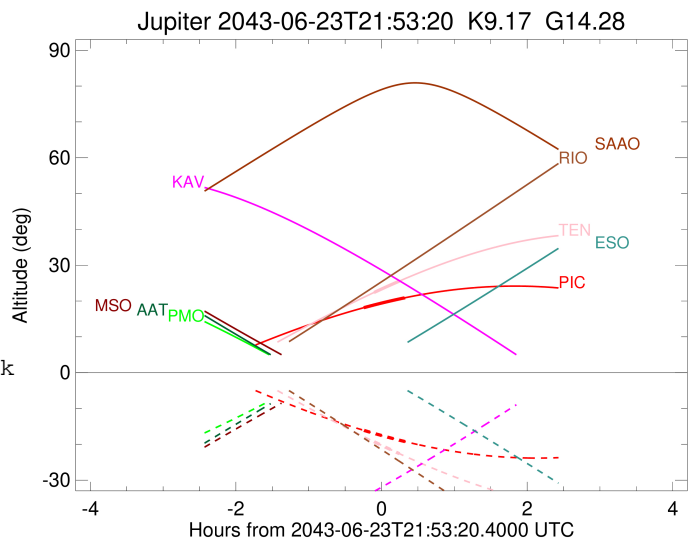

```
target                : Jupiter
target radius (km)   : 71492.00
C/A epoch            : 2043-06-23T21:55:43.950
Event type           : Pt
: Jupiter occs: topocentric, not geocentric
: Not a ringed target
Observer code        : PIC
Location             : Pic du Midi
Latitude (deg)       : 42.93656
E. Longitude (deg)   : 0.14231
Altitude (km)        : 2.890
Gaia source ID       : 4068870979120813824
2Mass ID (if available) : 17493794-2305072
ICRS Star Coord at Epoch: 17h 49m 37.92788s -23:05:07.29536s
RUWE (>1.4 is poor) : 0.98
K magnitude           : 9.167
G magnitude           : 14.278
RP magnitude          : 12.999
BP magnitude          : 16.102
DUPflag              : 0
Distance (au)         : 4.251
f0 (km)               : 0.00
g0 (km)               : 0.00
skyplane vel. (km/s) : -16.34
Sun-Target sep (deg) : 175.86
Sun-Moon sep (deg)   : 20.35
B (ring opening deg) : -2.42
PA of pole (deg)     : 0.28
Pole direction: RA (deg): 268.05669
Dec (deg): 64.49732
C/A sky separation ("): 22.535
C/A sky separation (km): 69478.7
NAIF SPICE kernels   : RAJobs_U111+rgf15.spk
URKALLv1.spk
naif0012.tls
nep097.bsp
nep101.bsp
sat4401.bsp
de440.bsp
earth_720101_070426.bpc
jup365.bsp
urall6.bsp
IAU_SATURN_for_RINGFIT.tpc
pck00010.tpc
earth_200101_990628_predict.bpc
uranus_ringframes_rfrench20220627_v1.tf
neptune_ringframes_rfrench20220702a_v1.tf
earth_flat_IAU.spk
```

x: target alt < 5.0 deg or sun > -5.0 deg

Target	I/E	UTC	alt	alt-sun	radius	lat-geo	lat-geodetic
Jupiter	I	2043-06-23T21:38:54.608	18.15	-16.12	71484.4	-76.68	-78.22
Jupiter	E	2043-06-23T22:12:32.623	20.89	-19.22	71484.5	-75.72	-77.35