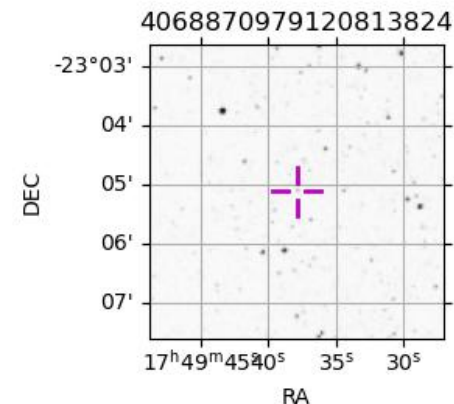

2043-06-23T21:53:20.4000 a: 17 49 37.92788 s: -23 05 07.295 C/A ***** PA 359.99 deg v_sky -16.34 km/s D 04.25 AU
Credit: Styled after SORA/Lucky Star

Observable events with sun below -5 deg and altitude above 5 deg

Obs	Location	lat	Elon	Target	Observed Events Interval	OCode
PIC	Pic du Midi	42.9	0.1	+ +	JUN 23 21:38 - JUN 23 22:12	Pie
PAL	Palomar Mt (200")	33.4	243.1			Pnn
PMO	Purple Mtn Obs. Nanking	32.1	118.8			Pnn
KPNO	Kitt Peak Natl Obs	32.0	248.4			Pnn
MCD	McDonald Obs. 2.7m	30.7	256.0			Pnn
TEN	Teide Obs./Tenerife	28.3	343.5	+ +	JUN 23 21:47 - JUN 23 22:08	Pie
IRTF	Mauna Kea/IRTF	19.8	204.5			Pnn
KAV	Kavalur Observatory	12.6	78.8			Pnn
RIO	Rio de Janeiro	-22.9	316.8			Pnn
ESO	European Southern Obs. (3.6m)	-29.3	289.3			Pnn
AAT	Siding Spring (AAT)	-31.3	149.1			Pnn
SAAO	So. Afr. Astro. Obs. (Sutherland)	-32.4	20.8			Pnn
MSO	Mt. Stromlo Observatory	-35.3	149.0			Pnn