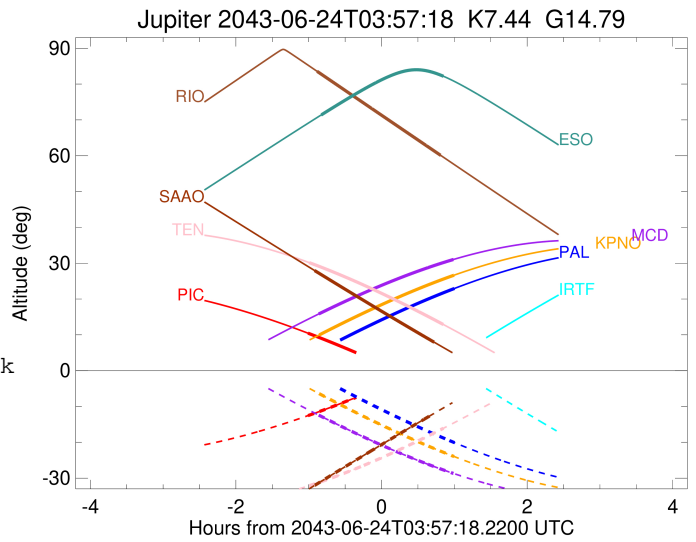

```
target                : Jupiter
target radius (km)   : 71492.00
C/A epoch            : 2043-06-24T03:52:42.760
Event type          : Pgt
                    : Jupiter occs: geocentric, topocentric
                    : Not a ringed target
Observer code       : PIC
Location            : Pic du Midi
Latitude (deg)      : 42.93656
E. Longitude (deg)  : 0.14231
Altitude (km)       : 2.890
Gaia source ID      : 4068871215445201920
2Mass ID (if available) : 17492955-2304590
ICRS Star Coord at Epoch: 17h 49m 29.54258s -23:04:59.09535s
RUWE (>1.4 is poor) : 1.22
K magnitude          : 7.438
G magnitude          : 14.793
RP magnitude         : 13.094
BP magnitude         : 17.807
DUPflag             : 0
Distance (au)       : 4.251
f0 (km)              : 0.00
g0 (km)              : 0.00
skyplane vel. (km/s) : -16.33
Sun-Target sep (deg) : 175.59
Sun-Moon sep (deg)  : 22.44
B (ring opening deg) : -2.42
PA of pole (deg)    : 0.29
Pole direction: RA (deg): 268.05669
Dec (deg): 64.49732
C/A sky separation (") : 14.595
C/A sky separation (km) : 44999.2
NAIF SPICE kernels  : RAJobs_U111+rgf15.spk
URKALLv1.spk
naif0012.tls
nep097.bsp
nep101.bsp
sat4401.bsp
de440.bsp
earth_720101_070426.bpc
jup365.bsp
urall6.bsp
IAU_SATURN_for_RINGFIT.tpc
pck00010.tpc
earth_200101_990628_predict.bpc
uranus_ringframes_rfrench20220627_v1.tf
neptune_ringframes_rfrench20220702a_v1.tf
earth_flat_IAU.spk
```

x: target alt < 5.0 deg or sun > -5.0 deg

Target	I/E	UTC	alt	alt-sun	radius	lat-geo	lat-geodetic
Jupiter	I	2043-06-24T02:56:42.701	10.47	-12.55	71488.8	-38.88	-42.57
Jupiter	E	2043-06-24T04:48:58.613	-6.31x	3.39x	71488.8	-39.12	-42.81