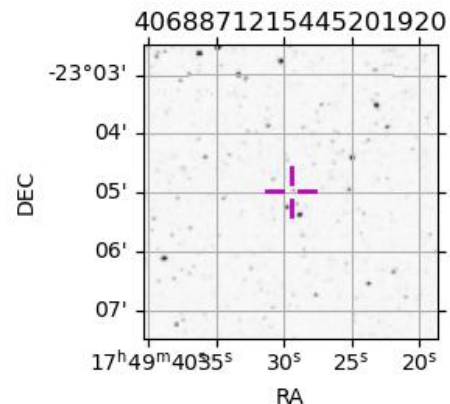

Jupiter 2043-06-24T03:57:18 K7.44 G14.79 Pgt

ICRS Star Coord at Epoch: 17h 49m 29.54258s -23°04:59.09535s

RUWE (>1.4 is poor) : 1.22
 K magnitude : 7.438
 G magnitude : 14.793
 RP magnitude : 13.094
 BP magnitude : 17.807
 DUPflag : 0
 Distance (au) : 4.251
 f0 (km) : 0.00
 g0 (km) : 0.00
 skyplane vel. (km/s) : -16.33
 Sun-Target sep (deg) : 175.59
 Sun-Moon sep (deg) : 22.80
 B (ring opening deg) : -2.42
 PA of pole (deg) : 0.29
 Pole direction: RA (deg): 268.05669
 Dec (deg): 64.49732
 C/A sky separation (") : 16.153
 C/A sky separation (km) : 49803.8
 NAIF SPICE kernels : RAJobs_U111+rgf15.spk

Jupiter 2043-06-24T03:57:18 K7.44 G14.79
 Pgt

Earth
 PIC
 PAL
 KPNO
 MCD
 TEN
 IRTF
 RIO
 ESO
 SAAO

2043-06-24T03:57:18.2200 α: 17 49 29.5426 δ: -23 04 59.095 C/A ***** PA 0.00 deg v_sky -16.33 km/s D 04.25 AU
 Credit: Styled after SORA/Lucky Star

Observable events with sun below -5 deg and altitude above 5 deg

Obs	Location	lat	Elon	Target	Observed Events Interval	OCode
PIC	Pic du Midi	42.9	0.1	+	JUN 24 02:56 - JUN 24 02:56	Pin
PAL	Palomar Mt (200")	33.4	243.1	+	JUN 24 04:57 - JUN 24 04:57	Pne
PMO	Purple Mtn Obs. Nanking	32.1	118.8			Pnn
KPNO	Kitt Peak Natl Obs	32.0	248.4	+	JUN 24 03:05 - JUN 24 04:57	Pie
MCD	McDonald Obs. 2.7m	30.7	256.0	+	JUN 24 03:05 - JUN 24 04:56	Pie
TEN	Teide Obs./Tenerife	28.3	343.5	+	JUN 24 02:57 - JUN 24 04:48	Pie
IRTF	Mauna Kea/IRTF	19.8	204.5			Pnn
KAV	Kavalur Observatory	12.6	78.8			Pnn
RIO	Rio de Janeiro	-22.9	316.8	+	JUN 24 03:04 - JUN 24 04:46	Pie
ESO	European Southern Obs. (3.6m)	-29.3	289.3	+	JUN 24 03:07 - JUN 24 04:48	Pie
AAT	Siding Spring (AAT)	-31.3	149.1			Pnn
SAAO	So. Afr. Astro. Obs. (Sutherland)	-32.4	20.8	+	JUN 24 03:02 - JUN 24 04:40	Pie
MSO	Mt. Stromlo Observatory	-35.3	149.0			Pnn