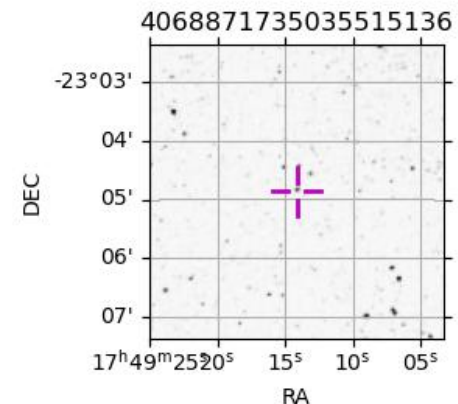

Jupiter 2043-06-24T15:01:05 K9.95 G13.70 Pgt

ICRS Star Coord at Epoch: 17h 49m 14.26537s -23:04:51.93830s

RUWE (>1.4 is poor) : 0.94  
 K magnitude : 9.952  
 G magnitude : 13.703  
 RP magnitude : 12.589  
 BP magnitude : 14.625  
 DUPflag : 0  
 Distance (au) : 4.252  
 f0 (km) : 0.00  
 g0 (km) : 0.00  
 skyplane vel. (km/s) : -16.31  
 Sun-Target sep (deg) : 175.09  
 Sun-Moon sep (deg) : 28.47  
 B (ring opening deg) : -2.42  
 PA of pole (deg) : 0.32  
 Pole direction: RA (deg): 268.05669  
 Dec (deg): 64.49732  
 C/A sky separation (") : 9.041  
 C/A sky separation (km) : 27880.0  
 NAIF SPICE kernels : RAJobs\_U111+rgf15.spk

Jupiter 2043-06-24T15:01:05 K9.95 G13.70  
 Pgt

Earth  
 PAL  
 PMO  
 IRTF  
 KAV  
 AAT  
 SAAO  
 MSO

2043-06-24T15:01:05.7700 a: 17 49 14.2654 ð -23 04 51.938 C/A 9.053° PA 0.02 deg v\_sky -16.31 km/s D 04.25 AU  
 Credit: Styled after SORA/Lucky Star

Observable events with sun below -5 deg and altitude above 5 deg

Obs	Location	lat	Elon	Target	Observed Events Interval	OEncode
PIC	Pic du Midi	42.9	0.1			Pnn
PAL	Palomar Mt (200")	33.4	243.1			Pnn
PMO	Purple Mtn Obs. Nanking	32.1	118.8	+ +	JUN 24 13:54 - JUN 24 16:09	Pie
KPNO	Kitt Peak Natl Obs	32.0	248.4			Pnn
MCD	McDonald Obs. 2.7m	30.7	256.0			Pnn
TEN	Teide Obs./Tenerife	28.3	343.5			Pnn
IRTF	Mauna Kea/IRTF	19.8	204.5	+	JUN 24 13:47 - JUN 24 13:47	Pin
KAV	Kavalur Observatory	12.6	78.8	+ +	JUN 24 13:58 - JUN 24 16:13	Pie
RIO	Rio de Janeiro	-22.9	316.8			Pnn
ESO	European Southern Obs. (3.6m)	-29.3	289.3			Pnn
AAT	Siding Spring (AAT)	-31.3	149.1	+ +	JUN 24 13:54 - JUN 24 16:04	Pie
SAAO	So. Afr. Astro. Obs. (Sutherland)	-32.4	20.8	+	JUN 24 16:12 - JUN 24 16:12	Pne
MSO	Mt. Stromlo Observatory	-35.3	149.0	+ +	JUN 24 13:54 - JUN 24 16:04	Pie