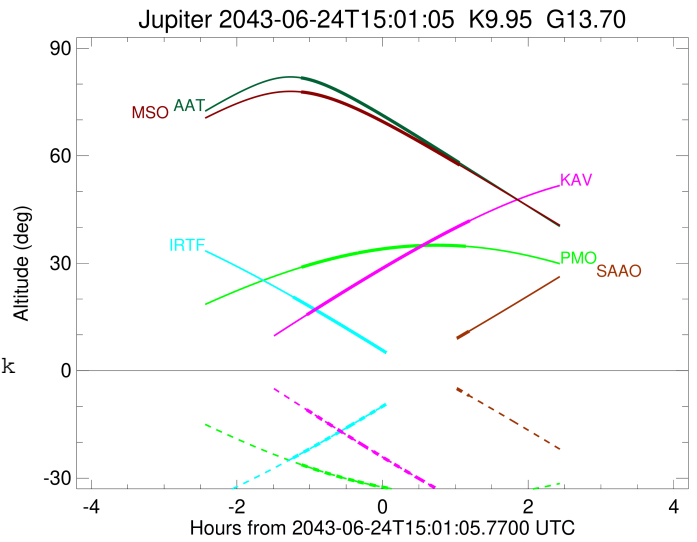

```
target                : Jupiter
target radius (km)   : 71492.00
C/A epoch            : 2043-06-24T15:02:09.580
Event type          : Pgt
                    : Jupiter occs: geocentric, topocentric
                    : Not a ringed target
Observer code       : PMO
Location            : Purple Mtn Obs. Nanking
Latitude (deg)      : 32.06667
E. Longitude (deg)  : 118.82089
Altitude (km)       : 0.364
Gaia source ID      : 4068871735035515136
2Mass ID (if available) : 17491422-2304520
ICRS Star Coord at Epoch: 17h 49m 14.26537s -23:04:51.93830s
RUWE (>1.4 is poor) : 0.94
K magnitude          : 9.952
G magnitude          : 13.703
RP magnitude         : 12.589
BP magnitude         : 14.625
DUPflag             : 0
Distance (au)       : 4.252
f0 (km)              : 0.00
g0 (km)              : 0.00
skyplane vel. (km/s) : -16.31
Sun-Target sep (deg) : 175.09
Sun-Moon sep (deg)  : 28.99
B (ring opening deg) : -2.42
PA of pole (deg)    : 0.32
Pole direction: RA (deg): 268.05669
Dec (deg): 64.49732
C/A sky separation (" ) : 7.360
C/A sky separation (km) : 22695.0
NAIF SPICE kernels  : RAJobs_U111+rgf15.spk
URKALLv1.spk
naif0012.tls
nep097.bsp
nep101.bsp
sat4401.bsp
de440.bsp
earth_720101_070426.bpc
jup365.bsp
urall6.bsp
IAU_SATURN_for_RINGFIT.tpc
pck00010.tpc
earth_200101_990628_predict.bpc
uranus_ringframes_rfrench20220627_v1.tf
neptune_ringframes_rfrench20220702a_v1.tf
earth_flat_IAU.spk
```

x: target alt < 5.0 deg or sun > -5.0 deg

Target	I/E	UTC	alt	alt-sun	radius	lat-geo	lat-geodetic
Jupiter	I	2043-06-24T13:54:27.795	28.88	-26.26	71491.2	-18.96	-21.43
Jupiter	E	2043-06-24T16:09:46.500	34.71	-34.70	71491.2	-18.18	-20.56