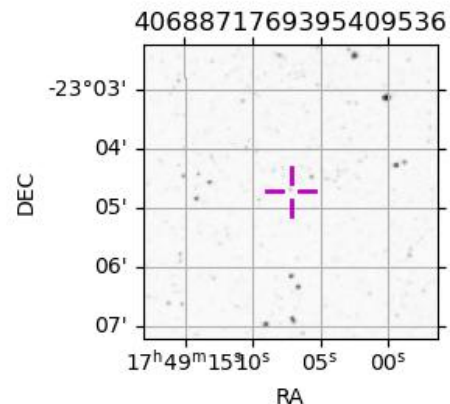

Jupiter 2043-06-24T20:06:04 K8.29 G13.82 Pgt

ICRS Star Coord at Epoch: 17h 49m 07.25366s -23°04'43.63364s

RUWE (>1.4 is poor) : 0.86
 K magnitude : 8.293
 G magnitude : 13.815
 RP magnitude : 12.465
 BP magnitude : 16.032
 DUPflag : 0
 Distance (au) : 4.252
 f0 (km) : 0.00
 g0 (km) : 0.00
 skyplane vel. (km/s) : -16.30
 Sun-Target sep (deg) : 174.86
 Sun-Moon sep (deg) : 31.11
 B (ring opening deg) : -2.42
 PA of pole (deg) : 0.33
 Pole direction: RA (deg): 268.05669
 Dec (deg): 64.49732
 C/A sky separation (") : 0.782
 C/A sky separation (km) : 2411.8
 NAIF SPICE kernels : RAJobs_U111+rgf15.spk

Jupiter 2043-06-24T20:06:04 K8.29 G13.82
 Pgt

Earth
 PIC
 PMO
 TEN
 KAV
 RIO
 ESO
 AAT
 SAAO
 MSO

2043-06-24T20:06:04.0500 a: 17 49 07.2537 δ: -23 04 43.634 C/A 0.794" PA 0.03 deg v_sky -16.30 km/s D 04.25 AU
 Credit: Styled after SORA/Lucky Star

Observable events with sun below -5 deg and altitude above 5 deg

Obs	Location	lat	Elon	Target	Observed Events Interval	OCode
PIC	Pic du Midi	42.9	0.1	+	JUN 24 21:21 - JUN 24 21:21	Pne
PAL	Palomar Mt (200")	33.4	243.1			Pnn
PMO	Purple Mtn Obs. Nanking	32.1	118.8	+	JUN 24 18:49 - JUN 24 18:49	Pin
KPNO	Kitt Peak Natl Obs	32.0	248.4			Pnn
MCD	McDonald Obs. 2.7m	30.7	256.0			Pnn
TEN	Teide Obs./Tenerife	28.3	343.5	+	JUN 24 21:23 - JUN 24 21:23	Pne
IRTF	Mauna Kea/IRTF	19.8	204.5			Pnn
KAV	Kavalur Observatory	12.6	78.8	+ +	JUN 24 18:52 - JUN 24 21:14	Pie
RIO	Rio de Janeiro	-22.9	316.8	+ +	JUN 24 21:24 - JUN 24 21:24	Pne
ESO	European Southern Obs. (3.6m)	-29.3	289.3			Pnn
AAT	Siding Spring (AAT)	-31.3	149.1	+	JUN 24 18:47 - JUN 24 18:47	Pin
SAAO	So. Afr. Astro. Obs. (Sutherland)	-32.4	20.8	+ +	JUN 24 18:57 - JUN 24 21:20	Pie
MSO	Mt. Stromlo Observatory	-35.3	149.0	+	JUN 24 18:48 - JUN 24 18:48	Pin