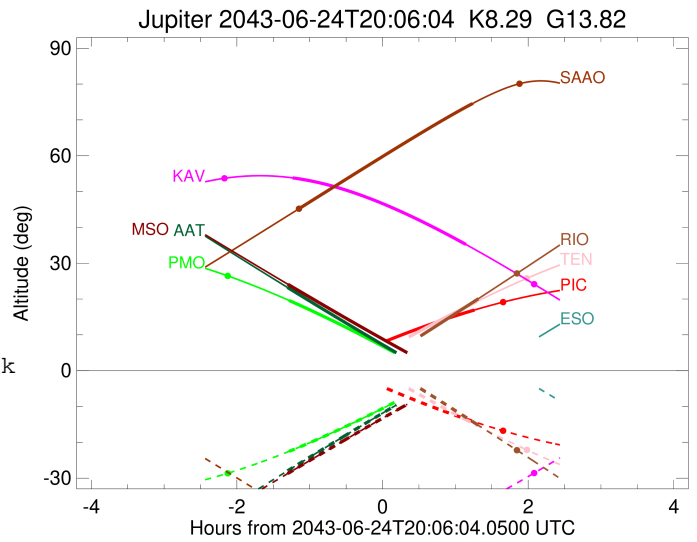

```
target                : Jupiter
target radius (km)   : 71492.00
C/A epoch             : 2043-06-24T20:09:49.260
Event type            : Pgt
: Jupiter occs: geocentric, topocentric
: Not a ringed target
Observer code         : PIC
Location              : Pic du Midi
Latitude (deg)        : 42.93656
E. Longitude (deg)    : 0.14231
Altitude (km)         : 2.890
Gaia source ID        : 4068871769395409536
2Mass ID (if available) : 17490727-2304434
ICRS Star Coord at Epoch: 17h 49m 07.25366s -23:04:43.63364s
RUWE (>1.4 is poor) : 0.86
K magnitude           : 8.293
G magnitude           : 13.815
RP magnitude          : 12.465
BP magnitude          : 16.032
DUPflag              : 0
Distance (au)         : 4.252
f0 (km)               : 0.00
g0 (km)               : 0.00
skyplane vel. (km/s) : -16.30
Sun-Target sep (deg)  : 174.86
Sun-Moon sep (deg)    : 31.75
B (ring opening deg) : -2.42
PA of pole (deg)      : 0.33
Pole direction: RA (deg): 268.05669
Dec (deg): 64.49732
C/A sky separation (" ) : 0.875
C/A sky separation (km) : 2699.6
NAIF SPICE kernels   : RAJobs_U111+rgf15.spk
URKALLv1.spk
naif0012.tls
nep097.bsp
nep101.bsp
sat4401.bsp
de440.bsp
earth_720101_070426.bpc
jup365.bsp
urall6.bsp
IAU_SATURN_for_RINGFIT.tpc
pck00010.tpc
earth_200101_990628_predict.bpc
uranus_ringframes_rfrench20220627_v1.tf
neptune_ringframes_rfrench20220702a_v1.tf
earth_flat_IAU.spk
```

x: target alt < 5.0 deg or sun > -5.0 deg

Target	I/E	UTC	alt	alt-sun	radius	lat-geo	lat-geodetic
Jupiter	I	2043-06-24T18:57:30.335	-2.38x	6.18x	71492.0	1.45	1.66
Jupiter	E	2043-06-24T21:21:46.615	16.93	-14.27	71492.0	2.78	3.18