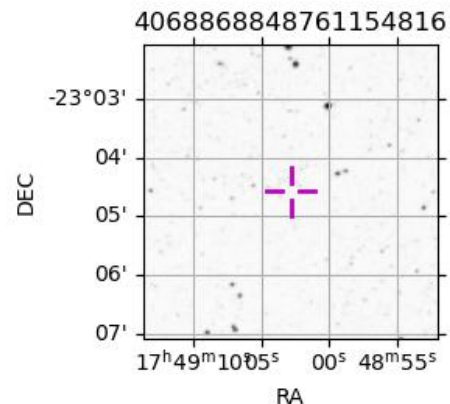

Observable events with sun below -5 deg and altitude above 5 deg

Obs	Location	lat	Elon	Target	Observed Events Interval	OCode
PIC	Pic du Midi	42.9	0.1	+ +	JUN 24 22:09 - JUN 25 00:19	Pie
PAL	Palomar Mt (200")	33.4	243.1			Pnn
PMO	Purple Mtn Obs. Nanking	32.1	118.8			Pnn
KPNO	Kitt Peak Natl Obs	32.0	248.4			Pnn
MCD	McDonald Obs. 2.7m	30.7	256.0			Pnn
TEN	Teide Obs./Tenerife	28.3	343.5	+ +	JUN 24 22:10 - JUN 25 00:20	Pie
IRTF	Mauna Kea/IRTF	19.8	204.5			Pnn
KAV	Kavalur Observatory	12.6	78.8	+	JUN 24 22:01 - JUN 24 22:01	Pin
RIO	Rio de Janeiro	-22.9	316.8	+ +	JUN 24 22:10 - JUN 25 00:25	Pie
ESO	European Southern Obs. (3.6m)	-29.3	289.3	+	JUN 25 00:27 - JUN 25 00:27	Pne
AAT	Siding Spring (AAT)	-31.3	149.1			Pnn
SAAO	So. Afr. Astro. Obs. (Sutherland)	-32.4	20.8	+ +	JUN 24 22:05 - JUN 25 00:20	Pie
MSO	Mt. Stromlo Observatory	-35.3	149.0			Pnn