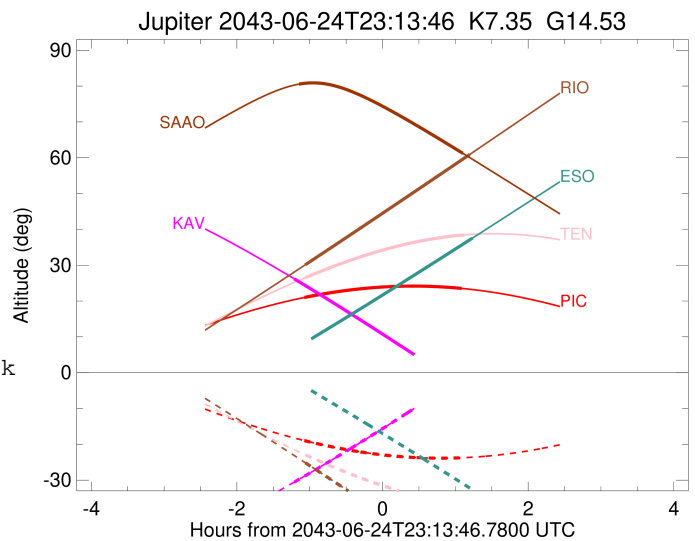

```
target                : Jupiter
target radius (km)   : 71492.00
C/A epoch            : 2043-06-24T23:14:14.880
Event type          : Pgt
                    : Jupiter occs: geocentric, topocentric
                    : Not a ringed target
Observer code       : PIC
Location            : Pic du Midi
Latitude (deg)      : 42.93656
E. Longitude (deg)  : 0.14231
Altitude (km)       : 2.890
Gaia source ID      : 4068868848761154816
2Mass ID (if available) : 17490295-2304346
ICRS Star Coord at Epoch: 17h 49m 02.94032s -23:04:34.81183s
RUWE (>1.4 is poor) : 0.92
K magnitude          : 7.353
G magnitude          : 14.528
RP magnitude         : 12.889
BP magnitude         : 18.837
DUPflag             : 0
Distance (au)        : 4.252
f0 (km)              : 0.00
g0 (km)              : 0.00
skyplane vel. (km/s) : -16.30
Sun-Target sep (deg) : 174.72
Sun-Moon sep (deg)  : 33.13
B (ring opening deg) : -2.42
PA of pole (deg)    : 0.34
Pole direction: RA (deg): 268.05669
Dec (deg): 64.49732
C/A sky separation (" ) : 9.886
C/A sky separation (km) : 30487.6
NAIF SPICE kernels  : RAJobs_U111+rgf15.spk
URKALLv1.spk
naif0012.tls
nep097.bsp
nep101.bsp
sat4401.bsp
de440.bsp
earth_720101_070426.bpc
jup365.bsp
urall6.bsp
IAU_SATURN_for_RINGFIT.tpc
pck00010.tpc
earth_200101_990628_predict.bpc
uranus_ringframes_rfrench20220627_v1.tf
neptune_ringframes_rfrench20220702a_v1.tf
earth_flat_IAU.spk
```

x: target alt < 5.0 deg or sun > -5.0 deg

Target	I/E	UTC	alt	alt-sun	radius	lat-geo	lat-geodetic
Jupiter	I	2043-06-24T22:09:23.590	20.98	-18.96	71490.6	24.80	27.81
Jupiter	E	2043-06-25T00:19:04.240	23.51	-23.75	71490.5	25.50	28.57