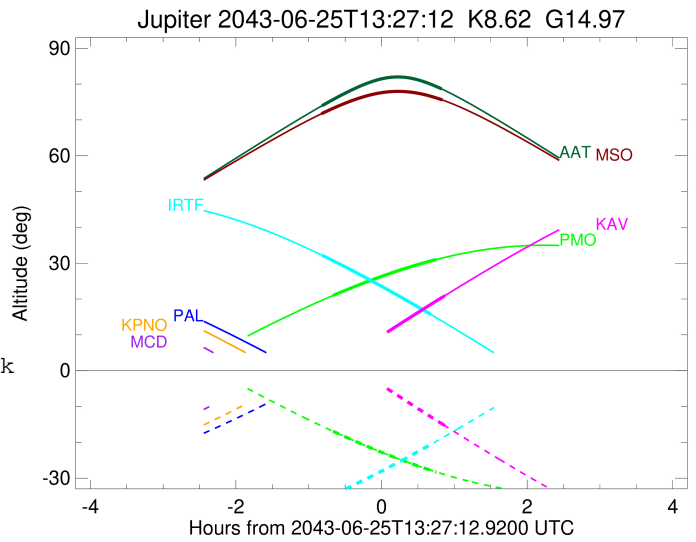

```
target                : Jupiter
target radius (km)   : 71492.00
C/A epoch            : 2043-06-25T13:29:54.980
Event type          : Pgt
                    : Jupiter occs: geocentric, topocentric
                    : Not a ringed target
Observer code       : PMO
Location            : Purple Mtn Obs. Nanking
Latitude (deg)     : 32.06667
E. Longitude (deg) : 118.82089
Altitude (km)      : 0.364
Gaia source ID     : 4068869398570671744
2Mass ID (if available) : 17484336-2304251
ICRS Star Coord at Epoch: 17h 48m 43.35059s -23:04:25.50133s
RUWE (>1.4 is poor) : 0.90
K magnitude         : 8.620
G magnitude         : 14.974
RP magnitude        : 13.434
BP magnitude        : 18.440
DUPflag            : 0
Distance (au)      : 4.253
f0 (km)            : 0.00
g0 (km)            : 0.00
skyplane vel. (km/s) : -16.27
Sun-Target sep (deg) : 174.09
Sun-Moon sep (deg)  : 40.89
B (ring opening deg) : -2.43
PA of pole (deg)    : 0.38
Pole direction: RA (deg): 268.05669
Dec (deg): 64.49732
C/A sky separation (") : 18.667
C/A sky separation (km) : 57574.5
NAIF SPICE kernels : RAJobs_U111+rgf15.spk
URKALLv1.spk
naif0012.tls
nep097.bsp
nep101.bsp
sat4401.bsp
de440.bsp
earth_720101_070426.bpc
jup365.bsp
urall6.bsp
IAU_SATURN_for_RINGFIT.tpc
pck00010.tpc
earth_200101_990628_predict.bpc
uranus_ringframes_rfrench20220627_v1.tf
neptune_ringframes_rfrench20220702a_v1.tf
earth_flat_IAU.spk
```

x: target alt < 5.0 deg or sun > -5.0 deg

Target	I/E	UTC	alt	alt-sun	radius	lat-geo	lat-geodetic
Jupiter	I	2043-06-25T12:47:16.457	20.99	-16.93	71486.9	52.94	56.41
Jupiter	E	2043-06-25T14:12:27.787	31.04	-28.28	71486.7	54.14	57.55