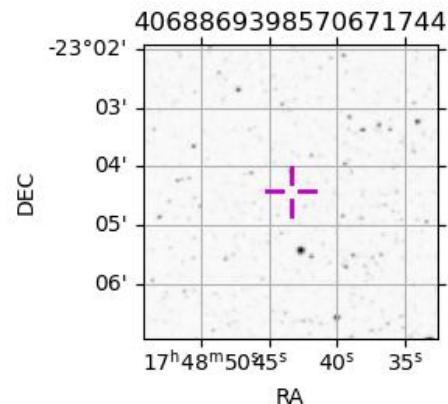

Observable events with sun below -5 deg and altitude above 5 deg

Obs	Location	lat	Elon	Target	Observed Events Interval	OCode
PIC	Pic du Midi	42.9	0.1			Pnn
PAL	Palomar Mt (200")	33.4	243.1			Pnn
PMO	Purple Mtn Obs. Nanking	32.1	118.8	+ +	JUN 25 12:47 - JUN 25 14:12	Pie
KPNO	Kitt Peak Natl Obs	32.0	248.4			Pnn
MCD	McDonald Obs. 2.7m	30.7	256.0			Pnn
TEN	Teide Obs./Tenerife	28.3	343.5			Pnn
IRTF	Mauna Kea/IRTF	19.8	204.5	+ +	JUN 25 12:38 - JUN 25 14:07	Pie
KAV	Kavalur Observatory	12.6	78.8	+ +	JUN 25 14:19 - JUN 25 14:19	Pne
RIO	Rio de Janeiro	-22.9	316.8			Pnn
ESO	European Southern Obs. (3.6m)	-29.3	289.3			Pnn
AAT	Siding Spring (AAT)	-31.3	149.1	+ +	JUN 25 12:38 - JUN 25 14:16	Pie
SAAO	So. Afr. Astro. Obs. (Sutherland)	-32.4	20.8			Pnn
MSO	Mt. Stromlo Observatory	-35.3	149.0	+ +	JUN 25 12:37 - JUN 25 14:17	Pie