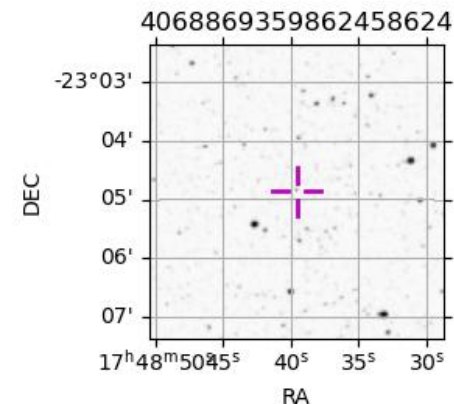

Jupiter 2043-06-25T16:06:38 K9.66 G14.15 Pgt

ICRS Star Coord at Epoch: 17h 48m 39.69321s -23:04:52.04256s

RUWE (>1.4 is poor) : 0.88
 K magnitude : 9.658
 G magnitude : 14.155
 RP magnitude : 12.958
 BP magnitude : 15.664
 DUPflag : 0
 Distance (au) : 4.253
 f0 (km) : 0.00
 g0 (km) : 0.00
 skyplane vel. (km/s) : -16.26
 Sun-Target sep (deg) : 173.97
 Sun-Moon sep (deg) : 41.62
 B (ring opening deg) : -2.42
 PA of pole (deg) : 0.38
 Pole direction: RA (deg): 268.05669
 Dec (deg): 64.49732
 C/A sky separation (") : 9.516
 C/A sky separation (km) : 29350.0
 NAIF SPICE kernels : RAJobs_U111+rgf15.spk

Jupiter 2043-06-25T16:06:38 K9.66 G14.15
 Pgt

Earth
 PMO
 IRTF
 KAV
 AAT
 SAAO
 MSO

2043-06-25T16:06:38.2900 a: 17 48 39.6932 s: -23 04 52.043 C/A 9.527" PA 0.07 deg v_sky -16.26 km/s D 04.25 AU
 Credit: Styled after SORA/Lucky Star

Observable events with sun below -5 deg and altitude above 5 deg

Obs	Location	lat	Elon	Target	Observed Events Interval	OCode
PIC	Pic du Midi	42.9	0.1			Pnn
PAL	Palomar Mt (200")	33.4	243.1			Pnn
PMO	Purple Mtn Obs. Nanking	32.1	118.8	+ +	JUN 25 14:58 - JUN 25 17:13	Pie
KPNO	Kitt Peak Natl Obs	32.0	248.4			Pnn
MCD	McDonald Obs. 2.7m	30.7	256.0			Pnn
TEN	Teide Obs./Tenerife	28.3	343.5			Pnn
IRTF	Mauna Kea/IRTF	19.8	204.5	+	JUN 25 14:52 - JUN 25 14:52	Pin
KAV	Kavalur Observatory	12.6	78.8	+ +	JUN 25 15:03 - JUN 25 17:16	Pie
RIO	Rio de Janeiro	-22.9	316.8			Pnn
ESO	European Southern Obs. (3.6m)	-29.3	289.3			Pnn
AAT	Siding Spring (AAT)	-31.3	149.1	+ +	JUN 25 14:58 - JUN 25 17:08	Pie
SAAO	So. Afr. Astro. Obs. (Sutherland)	-32.4	20.8	+	JUN 25 17:17 - JUN 25 17:17	Pne
MSO	Mt. Stromlo Observatory	-35.3	149.0	+ +	JUN 25 14:58 - JUN 25 17:08	Pie