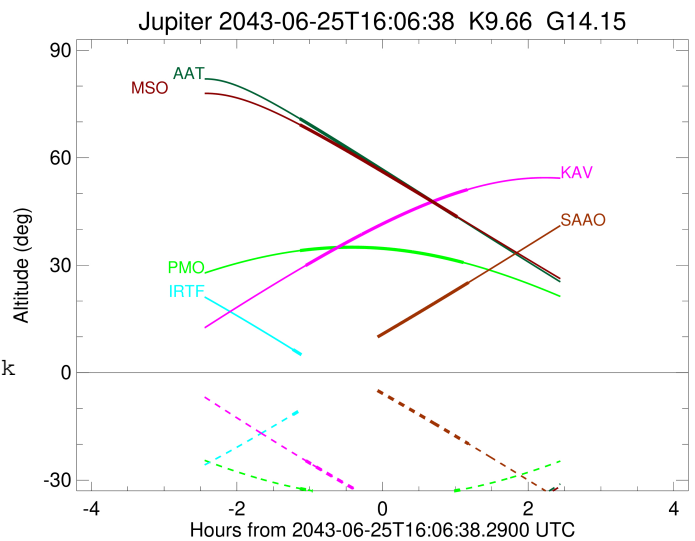

```
target                : Jupiter
target radius (km)   : 71492.00
C/A epoch            : 2043-06-25T16:05:59.580
Event type          : Pgt
                    : Jupiter occs: geocentric, topocentric
                    : Not a ringed target
Observer code       : PMO
Location            : Purple Mtn Obs. Nanking
Latitude (deg)      : 32.06667
E. Longitude (deg)  : 118.82089
Altitude (km)       : 0.364
Gaia source ID      : 4068869359862458624
2Mass ID (if available) : 17483969-2304520
ICRS Star Coord at Epoch: 17h 48m 39.69321s -23:04:52.04256s
RUWE (>1.4 is poor) : 0.88
K magnitude         : 9.658
G magnitude         : 14.155
RP magnitude        : 12.958
BP magnitude        : 15.664
DUPflag            : 0
Distance (au)       : 4.253
f0 (km)            : 0.00
g0 (km)            : 0.00
skyplane vel. (km/s) : -16.26
Sun-Target sep (deg) : 173.97
Sun-Moon sep (deg)  : 41.99
B (ring opening deg) : -2.42
PA of pole (deg)    : 0.38
Pole direction: RA (deg): 268.05669
Dec (deg): 64.49732
C/A sky separation (" ) : 7.828
C/A sky separation (km) : 24145.3
NAIF SPICE kernels  : RAJobs_U111+rgf15.spk
URKALLv1.spk
naif0012.tls
nep097.bsp
nep101.bsp
sat4401.bsp
de440.bsp
earth_720101_070426.bpc
jup365.bsp
urall6.bsp
IAU_SATURN_for_RINGFIT.tpc
pck00010.tpc
earth_200101_990628_predict.bpc
uranus_ringframes_rfrench20220627_v1.tf
neptune_ringframes_rfrench20220702a_v1.tf
earth_flat_IAU.spk
```

x: target alt < 5.0 deg or sun > -5.0 deg

Target	I/E	UTC	alt	alt-sun	radius	lat-geo	lat-geodetic
Jupiter	I	2043-06-25T14:58:41.496	34.08	-32.34	71491.1	-20.05	-22.63
Jupiter	E	2043-06-25T17:13:21.346	30.74	-32.53	71491.1	-19.54	-22.07