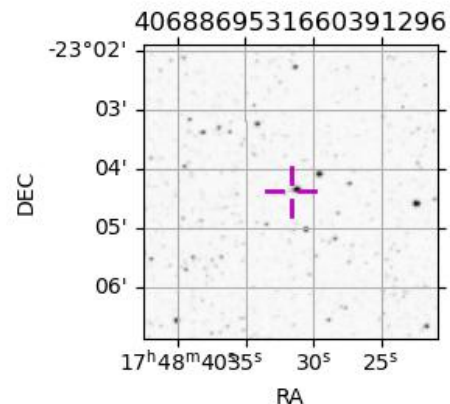

Jupiter 2043-06-25T21:56:28 K9.71 G14.93 Pgt

ICRS Star Coord at Epoch: 17h 48m 31.68001s -23:04:23.11460s

RUWE (>1.4 is poor) : 1.25
 K magnitude : 9.713
 G magnitude : 14.926
 RP magnitude : 13.572
 BP magnitude : 16.902
 DUPflag : 0
 Distance (au) : 4.253
 f0 (km) : 0.00
 g0 (km) : 0.00
 skyplane vel. (km/s) : -16.25
 Sun-Target sep (deg) : 173.70
 Sun-Moon sep (deg) : 44.72
 B (ring opening deg) : -2.43
 PA of pole (deg) : 0.40
 Pole direction: RA (deg): 268.05669
 Dec (deg): 64.49732
 C/A sky separation (") : 19.275
 C/A sky separation (km) : 59455.6
 NAIF SPICE kernels : RAJobs_U111+rgf15.spk

Jupiter 2043-06-25T21:56:28 K9.71 G14.93
 Pgt

Earth
 PIC
 PMO
 TEN
 KAV
 RIO
 ESO
 AAT
 SAAO
 MSO

2043-06-25T21:56:28.6200 a: 17 48 31.6800 s: -23 04 23.115 C/A ***** PA 180.08 deg v_sky -16.25 km/s D 04.25 AU
 Credit: Styled after SORA/Lucky Star

Observable events with sun below -5 deg and altitude above 5 deg

Obs	Location	lat	Elon	Target	Observed Events Interval	OCode
PIC	Pic du Midi	42.9	0.1	+ +	JUN 25 21:28 - JUN 25 22:27	Pie
PAL	Palomar Mt (200")	33.4	243.1			Pnn
PMO	Purple Mtn Obs. Nanking	32.1	118.8			Pnn
KPNO	Kitt Peak Natl Obs	32.0	248.4			Pnn
MCD	McDonald Obs. 2.7m	30.7	256.0			Pnn
TEN	Teide Obs./Tenerife	28.3	343.5	+ +	JUN 25 21:27 - JUN 25 22:32	Pie
IRTF	Mauna Kea/IRTF	19.8	204.5			Pnn
KAV	Kavalur Observatory	12.6	78.8	+ +	JUN 25 21:16 - JUN 25 22:27	Pie
RIO	Rio de Janeiro	-22.9	316.8	+ +	JUN 25 21:19 - JUN 25 22:43	Pie
ESO	European Southern Obs. (3.6m)	-29.3	289.3		JUN 25 22:46 - JUN 25 22:46	Pne
AAT	Siding Spring (AAT)	-31.3	149.1			Pnn
SAAO	So. Afr. Astro. Obs. (Sutherland)	-32.4	20.8	+ +	JUN 25 21:15 - JUN 25 22:38	Pie
MSO	Mt. Stromlo Observatory	-35.3	149.0			Pnn