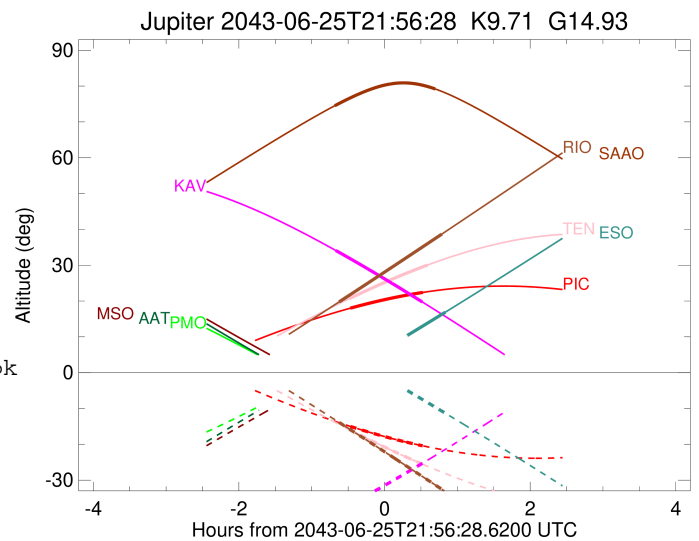

```
target                : Jupiter
target radius (km)   : 71492.00
C/A epoch            : 2043-06-25T21:58:12.260
Event type           : Pgt
: Jupiter occs: geocentric, topocentric
: Not a ringed target
Observer code        : PIC
Location             : Pic du Midi
Latitude (deg)       : 42.93656
E. Longitude (deg)   : 0.14231
Altitude (km)        : 2.890
Gaia source ID       : 4068869531660391296
2Mass ID (if available) : 17483170-2304228
ICRS Star Coord at Epoch: 17h 48m 31.68001s -23:04:23.11460s
RUWE (>1.4 is poor) : 1.25
K magnitude           : 9.713
G magnitude           : 14.926
RP magnitude          : 13.572
BP magnitude          : 16.902
DUPflag              : 0
Distance (au)        : 4.253
f0 (km)              : 0.00
g0 (km)              : 0.00
skyplane vel. (km/s) : -16.25
Sun-Target sep (deg) : 173.70
Sun-Moon sep (deg)   : 45.22
B (ring opening deg) : -2.43
PA of pole (deg)     : 0.40
Pole direction: RA (deg): 268.05669
Dec (deg): 64.49732
C/A sky separation ("): 21.109
C/A sky separation (km): 65114.4
NAIF SPICE kernels   : RAJobs_U111+rgf15.spk
URKALLv1.spk
naif0012.tls
nep097.bsp
nep101.bsp
sat4401.bsp
de440.bsp
earth_720101_070426.bpc
jup365.bsp
urall6.bsp
IAU_SATURN_for_RINGFIT.tpc
pck00010.tpc
earth_200101_990628_predict.bpc
uranus_ringframes_rfrench20220627_v1.tf
neptune_ringframes_rfrench20220702a_v1.tf
earth_flat_IAU.spk
```

x: target alt < 5.0 deg or sun > -5.0 deg

Target	I/E	UTC	alt	alt-sun	radius	lat-geo	lat-geodetic
Jupiter	I	2043-06-25T21:28:27.850	18.01	-15.01	71485.4	64.98	67.66
Jupiter	E	2043-06-25T22:27:54.902	22.39	-20.41	71485.3	65.99	68.58