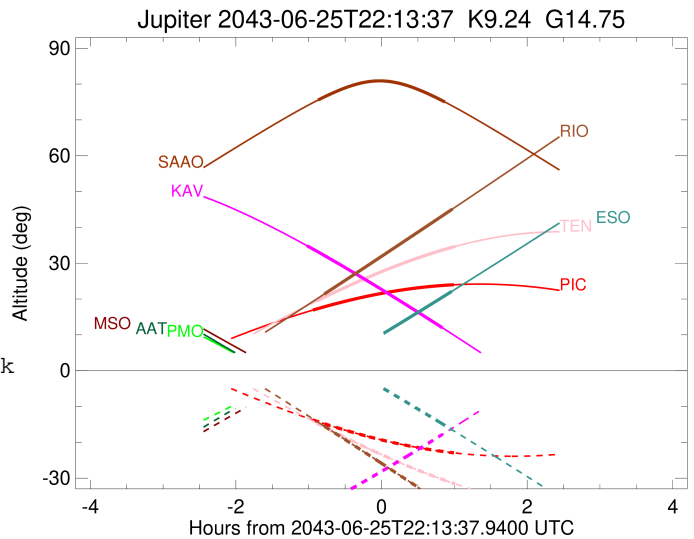

```
target                : Jupiter
target radius (km)   : 71492.00
C/A epoch            : 2043-06-25T22:15:21.480
Event type          : Pgt
                    : Jupiter occs: geocentric, topocentric
                    : Not a ringed target
Observer code       : PIC
Location            : Pic du Midi
Latitude (deg)      : 42.93656
E. Longitude (deg)  : 0.14231
Altitude (km)       : 2.890
Gaia source ID      : 4068869531661127040
2Mass ID (if available) : 17483130-2304577
ICRS Star Coord at Epoch: 17h 48m 31.28378s -23:04:57.89181s
RUWE (>1.4 is poor) : 1.06
K magnitude         : 9.238
G magnitude         : 14.750
RP magnitude        : 13.352
BP magnitude        : 17.056
DUPflag            : 0
Distance (au)       : 4.253
f0 (km)             : 0.00
g0 (km)             : 0.00
skyplane vel. (km/s) : -16.25
Sun-Target sep (deg) : 173.69
Sun-Moon sep (deg)  : 45.36
B (ring opening deg) : -2.42
PA of pole (deg)    : 0.40
Pole direction: RA (deg): 268.05669
Dec (deg): 64.49732
C/A sky separation (" ) : 13.659
C/A sky separation (km) : 42132.1
NAIF SPICE kernels  : RAJobs_U111+rgf15.spk
URKALLv1.spk
naif0012.tls
nep097.bsp
nep101.bsp
sat4401.bsp
de440.bsp
earth_720101_070426.bpc
jup365.bsp
urall6.bsp
IAU_SATURN_for_RINGFIT.tpc
pck00010.tpc
earth_200101_990628_predict.bpc
uranus_ringframes_rfrench20220627_v1.tf
neptune_ringframes_rfrench20220702a_v1.tf
earth_flat_IAU.spk
```

x: target alt < 5.0 deg or sun > -5.0 deg

Target	I/E	UTC	alt	alt-sun	radius	lat-geo	lat-geodetic
Jupiter	I	2043-06-25T21:17:14.448	16.92	-13.76	71489.1	-36.60	-40.25
Jupiter	E	2043-06-25T23:13:22.731	23.98	-22.94	71489.3	-35.66	-39.28