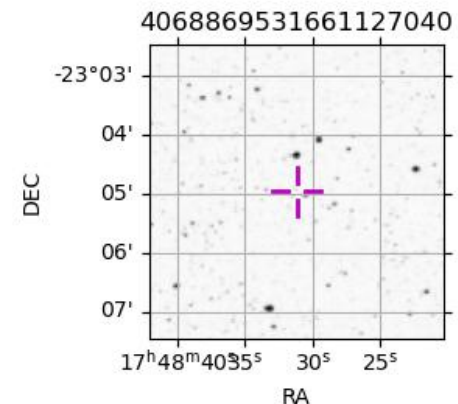

2043-06-25T22:13:37.9400 α: 17 48 31.2838 δ: -23 04 57.892 C/A ***** PA 0.08 deg v_sky -16.25 km/s D 04.25 AU
Credit: Styled after SORA/Lucky Star

Observable events with sun below -5 deg and altitude above 5 deg

Obs	Location	lat	Elon	Target	Observed Events Interval	OCode
PIC	Pic du Midi	42.9	0.1	+ +	JUN 25 21:17 - JUN 25 23:13	Pie
PAL	Palomar Mt (200")	33.4	243.1			Pnn
PMO	Purple Mtn Obs. Nanking	32.1	118.8			Pnn
KPNO	Kitt Peak Natl Obs	32.0	248.4			Pnn
MCD	McDonald Obs. 2.7m	30.7	256.0			Pnn
TEN	Teide Obs./Tenerife	28.3	343.5	+ +	JUN 25 21:19 - JUN 25 23:14	Pie
IRTF	Mauna Kea/IRTF	19.8	204.5			Pnn
KAV	Kavalur Observatory	12.6	78.8	+ +	JUN 25 21:12 - JUN 25 23:03	Pie
RIO	Rio de Janeiro	-22.9	316.8	+ +	JUN 25 21:26 - JUN 25 23:11	Pie
ESO	European Southern Obs. (3.6m)	-29.3	289.3	+	JUN 25 23:11 - JUN 25 23:11	Pne
AAT	Siding Spring (AAT)	-31.3	149.1			Pnn
SAAO	So. Afr. Astro. Obs. (Sutherland)	-32.4	20.8	+ +	JUN 25 21:21 - JUN 25 23:05	Pie
MSO	Mt. Stromlo Observatory	-35.3	149.0			Pnn