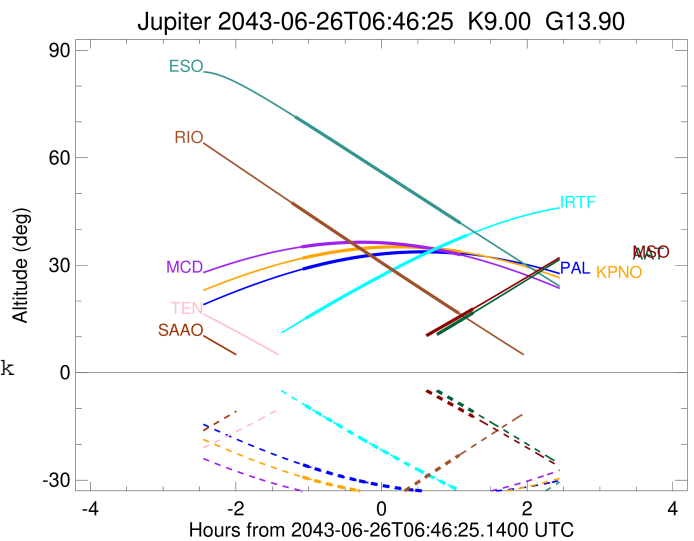

```
target                : Jupiter
target radius (km)   : 71492.00
C/A epoch            : 2043-06-26T06:47:10.370
Event type           : Pgt
: Jupiter occs: geocentric, topocentric
: Not a ringed target
Observer code        : PAL
Location             : Palomar Mt (200")
Latitude (deg)       : 33.35622
E. Longitude (deg)   : 243.13601
Altitude (km)        : 1.706
Gaia source ID       : 4068879843936684544
2Mass ID (if available) : 17481956-2304340
ICRS Star Coord at Epoch: 17h 48m 19.55126s -23:04:34.28940s
RUWE (>1.4 is poor) : 0.95
K magnitude           : 8.999
G magnitude           : 13.904
RP magnitude          : 12.659
BP magnitude          : 15.618
DUPflag              : 0
Distance (au)         : 4.254
f0 (km)               : 0.00
g0 (km)               : 0.00
skyplane vel. (km/s) : -16.23
Sun-Target sep (deg) : 173.31
Sun-Moon sep (deg)   : 49.97
B (ring opening deg) : -2.42
PA of pole (deg)     : 0.42
Pole direction: RA (deg): 268.05669
Dec (deg): 64.49732
C/A sky separation ("): 9.567
C/A sky separation (km): 29513.9
NAIF SPICE kernels   : RAJobs_U111+rgf15.spk
URKALLv1.spk
naif0012.tls
nep097.bsp
nep101.bsp
sat4401.bsp
de440.bsp
earth_720101_070426.bpc
jup365.bsp
urall6.bsp
IAU_SATURN_for_RINGFIT.tpc
pck00010.tpc
earth_200101_990628_predict.bpc
uranus_ringframes_rfrench20220627_v1.tf
neptune_ringframes_rfrench20220702a_v1.tf
earth_flat_IAU.spk
```

x: target alt < 5.0 deg or sun > -5.0 deg

Target	I/E	UTC	alt	alt-sun	radius	lat-geo	lat-geodetic
Jupiter	I	2043-06-26T05:41:45.077	28.93	-25.71	71490.7	23.88	26.82
Jupiter	E	2043-06-26T07:52:32.506	33.23	-33.47	71490.6	24.69	27.69