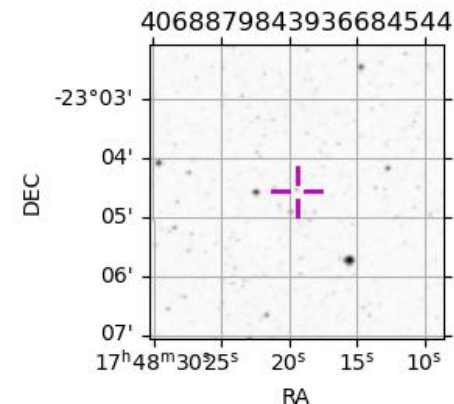

Credit: Styled after SORA/Lucky Star

Observable events with sun below -5 deg and altitude above 5 deg

Obs	Location	lat	Elon	Target	Observed Events Interval	OCode
PIC	Pic du Midi	42.9	0.1			Pnn
PAL	Palomar Mt (200")	33.4	243.1	+ +	JUN 26 05:41 - JUN 26 07:52	Pie
PMO	Purple Mtn Obs. Nanking	32.1	118.8			Pnn
KPNO	Kitt Peak Natl Obs	32.0	248.4	+ +	JUN 26 05:41 - JUN 26 07:52	Pie
MCD	McDonald Obs. 2.7m	30.7	256.0	+ +	JUN 26 05:40 - JUN 26 07:51	Pie
TEN	Teide Obs./Tenerife	28.3	343.5			Pnn
IRTF	Mauna Kea/IRTF	19.8	204.5	+ +	JUN 26 05:44 - JUN 26 07:56	Pie
KAV	Kavalur Observatory	12.6	78.8			Pnn
RIO	Rio de Janeiro	-22.9	316.8	+ +	JUN 26 05:32 - JUN 26 07:50	Pie
ESO	European Southern Obs. (3.6m)	-29.3	289.3	+ +	JUN 26 05:35 - JUN 26 07:51	Pie
AAT	Siding Spring (AAT)	-31.3	149.1	+ +	JUN 26 08:02 - JUN 26 08:02	Pne
SAAO	So. Afr. Astro. Obs. (Sutherland)	-32.4	20.8			Pnn
MSO	Mt. Stromlo Observatory	-35.3	149.0	+ +	JUN 26 08:01 - JUN 26 08:01	Pne