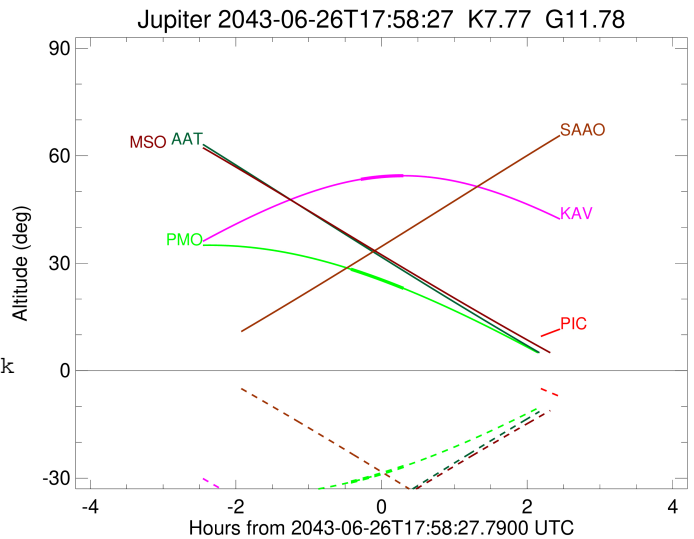

```
target                : Jupiter
target radius (km)   : 71492.00
C/A epoch            : 2043-06-26T17:54:54.450
Event type           : Pt
: Jupiter occs: topocentric, not geocentric
: Not a ringed target
Observer code        : PMO
Location             : Purple Mtn Obs. Nanking
Latitude (deg)       : 32.06667
E. Longitude (deg)   : 118.82089
Altitude (km)        : 0.364
Gaia source ID       : 4068879637779780736
2Mass ID (if available) : 17480418-2305054
ICRS Star Coord at Epoch: 17h 48m 04.19360s -23:05:05.43395s
RUWE (>1.4 is poor) : 0.75
K magnitude           : 7.768
G magnitude           : 11.785
RP magnitude         : 10.702
BP magnitude         : 13.006
DUPflag              : 0
Distance (au)        : 4.254
f0 (km)              : 0.00
g0 (km)              : 0.00
skyplane vel. (km/s) : -16.20
Sun-Target sep (deg) : 172.80
Sun-Moon sep (deg)   : 55.59
B (ring opening deg) : -2.41
PA of pole (deg)     : 0.45
Pole direction: RA (deg): 268.05669
Dec (deg): 64.49732
C/A sky separation ("): 22.096
C/A sky separation (km): 68175.6
NAIF SPICE kernels   : RAJobs_U111+rgf15.spk
URKALLv1.spk
naif0012.tls
nep097.bsp
nep101.bsp
sat4401.bsp
de440.bsp
earth_720101_070426.bpc
jup365.bsp
urall6.bsp
IAU_SATURN_for_RINGFIT.tpc
pck00010.tpc
earth_200101_990628_predict.bpc
uranus_ringframes_rfrench20220627_v1.tf
neptune_ringframes_rfrench20220702a_v1.tf
earth_flat_IAU.spk
```

x: target alt < 5.0 deg or sun > -5.0 deg

Target	I/E	UTC	alt	alt-sun	radius	lat-geo	lat-geodetic
Jupiter	I	2043-06-26T17:33:15.620	28.32	-31.09	71484.7	-72.39	-74.37
Jupiter	E	2043-06-26T18:16:35.070	22.97	-26.75	71484.7	-72.33	-74.32