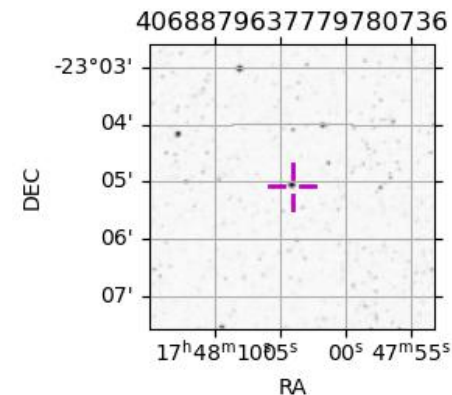

2043-06-26T17:58:27.7900 α: 17 48 04.1936 δ: -23 05 05.434 C/A ***** PA 0.11 deg v_sky -16.20 km/s D 04.25 AU
Credit: Styled after SORA/Lucky Star

Observable events with sun below -5 deg and altitude above 5 deg

Obs	Location	lat	Elon	Target	Observed Events Interval	OEncode
PIC	Pic du Midi	42.9	0.1			Pnn
PAL	Palomar Mt (200")	33.4	243.1			Pnn
PMO	Purple Mtn Obs. Nanking	32.1	118.8	+ +	JUN 26 17:33 - JUN 26 18:16	Pie
KPNO	Kitt Peak Natl Obs	32.0	248.4			Pnn
MCD	McDonald Obs. 2.7m	30.7	256.0			Pnn
TEN	Teide Obs./Tenerife	28.3	343.5			Pnn
IRTF	Mauna Kea/IRTF	19.8	204.5			Pnn
KAV	Kavalur Observatory	12.6	78.8	+ +	JUN 26 17:41 - JUN 26 18:16	Pie
RIO	Rio de Janeiro	-22.9	316.8			Pnn
ESO	European Southern Obs. (3.6m)	-29.3	289.3			Pnn
AAT	Siding Spring (AAT)	-31.3	149.1			Pnn
SAAO	So. Afr. Astro. Obs. (Sutherland)	-32.4	20.8			Pnn
MSO	Mt. Stromlo Observatory	-35.3	149.0			Pnn